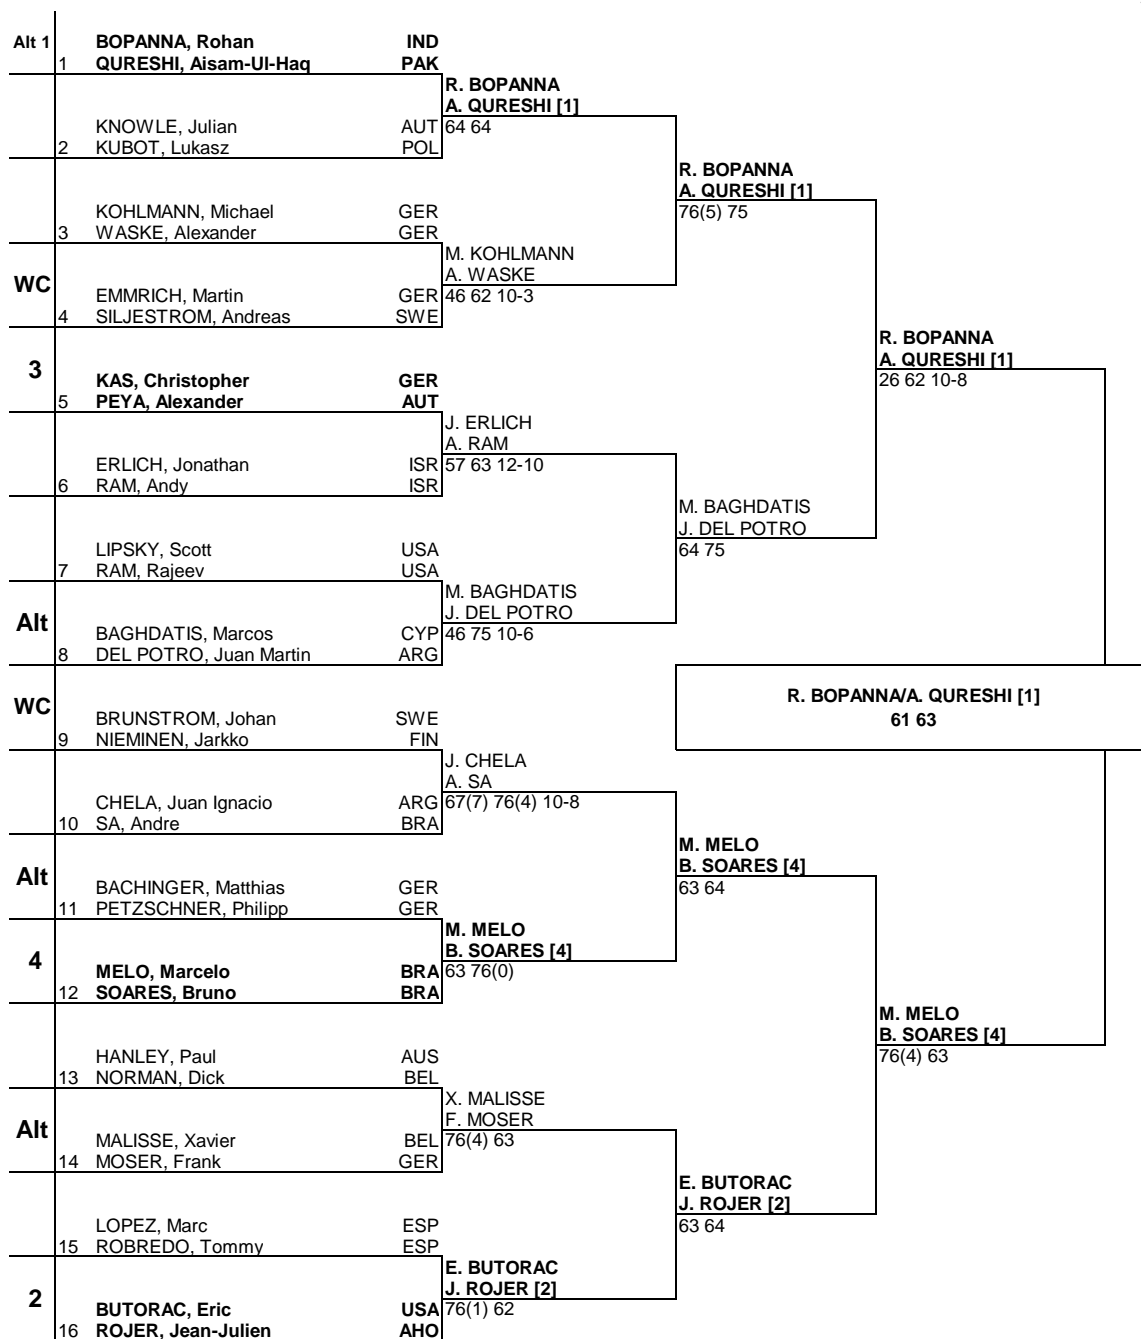

If STOCKHOLM OPEN

MAIN DRAW DOUBLES

Stockholm, Sweden

17-23 October, 2011

Hard, Play-It

€600,000

429

ATP Tour © Copyright 2006

Seeded Players	Rank	Prize Money (Per Team)	Pts.	Alternates	Retirements/W.O.
1 BOPANNA, Rohan / QURESHI, Aisam-Ul-	30	Winner €29,400	250		
2 BUTORAC, Eric / ROJER, Jean-Julien	39	Finalist €15,450	150		
3 KAS, Christopher / PEYA, Alexander	52	Semi-Finalist €8,370	90		
4 MELO, Marcelo / SOARES, Bruno	62	Quarter-Finalist €4,790	45		
FOLLOW LIVE SCORING AT www.ATPWorldTour.com		First Round €2,800	0		
Last Direct Acceptance				ATP Supervisor	
Adv. 98 On-site 101				Thomas Karlberg	