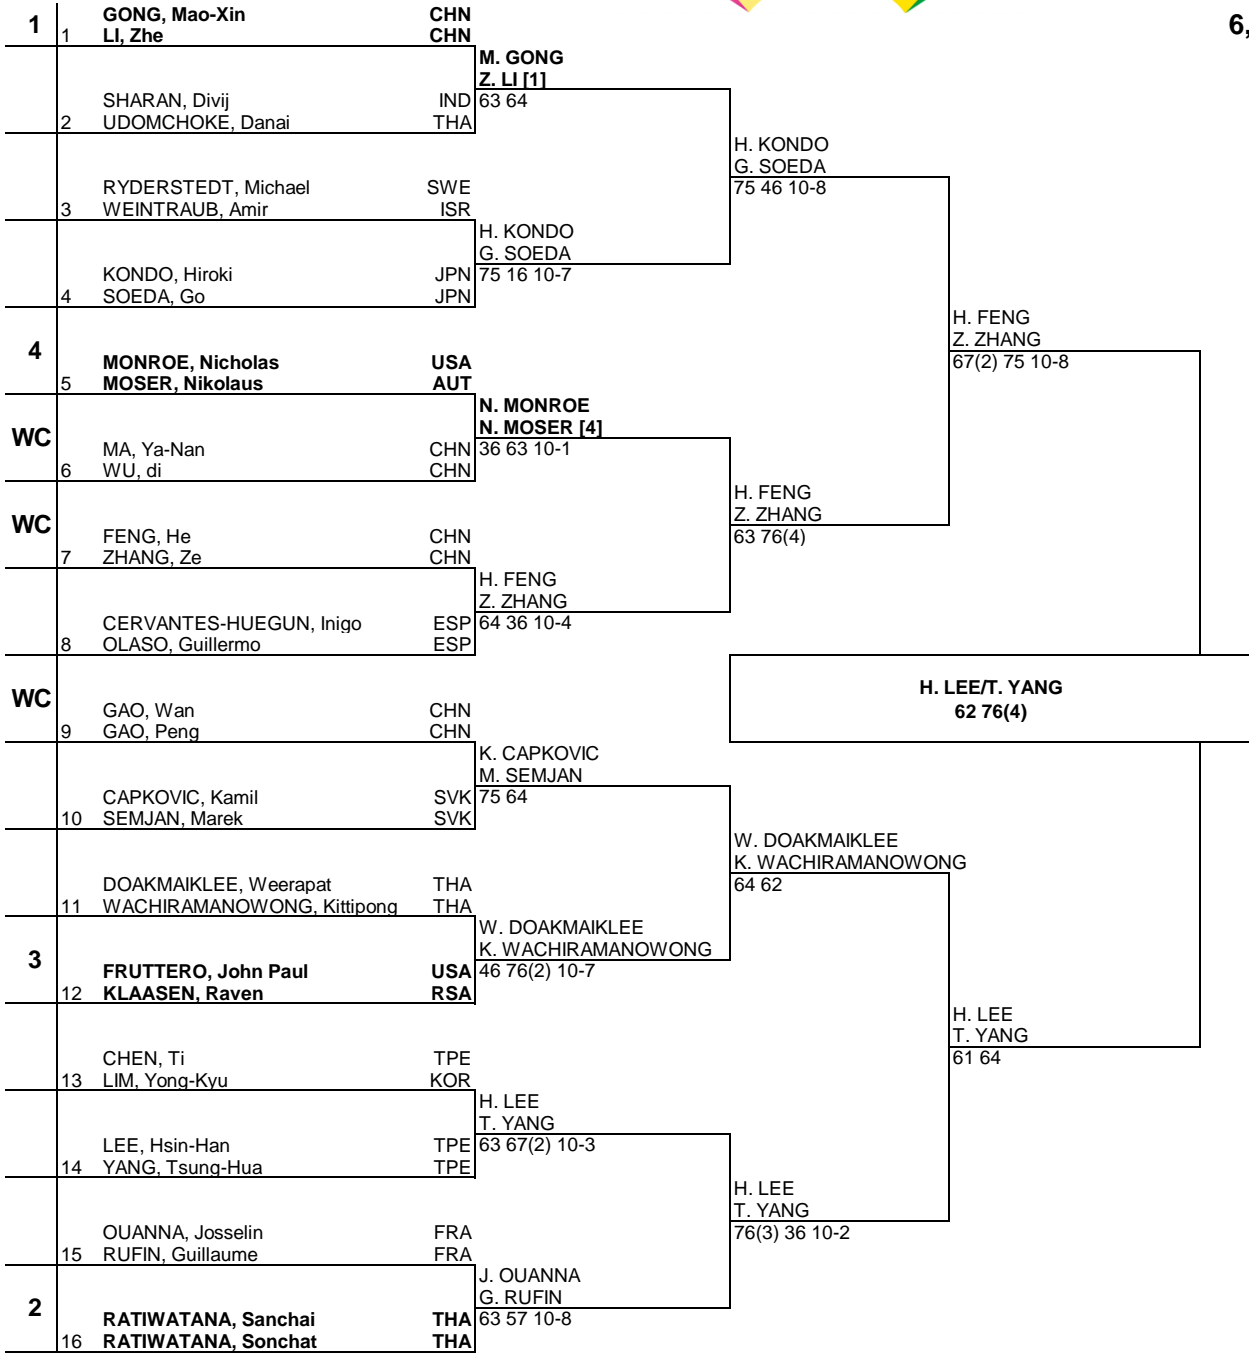

Wuhai Challenger

MAIN DRAW DOUBLES

Wuhai, China
 25-31 July 2011
 Hard, Plexipave
 \$35,000
 6,300

ATP Tour © Copyright 2006

Seeded Players	Rank	Prize Money (Per Team)	Pts.	Alternates/Lucky Losers	Retirements/W.O.
1 GONG, Mao-Xin / LI, Zhe	291	Winner \$2,200	80		
2 RATIWATANA, Sanchai / RATIWATANA, Sonchat	311	Finalist \$1,250	48		
3 FRUTTERO, John Paul / KLAASEN, Raven	326	Semi-Finalist \$760	29		
4 MONROE, Nicholas / MOSER, Nikolaus	396	Quarter-Finalist \$450	15		
		First Round \$250	0		
Last Direct Acceptance T.Chen/ K-Y. Lim 766				Challenger Supervisor Ed Hardisty	

Follow Live Scoring on www.ATPWorldTour.com