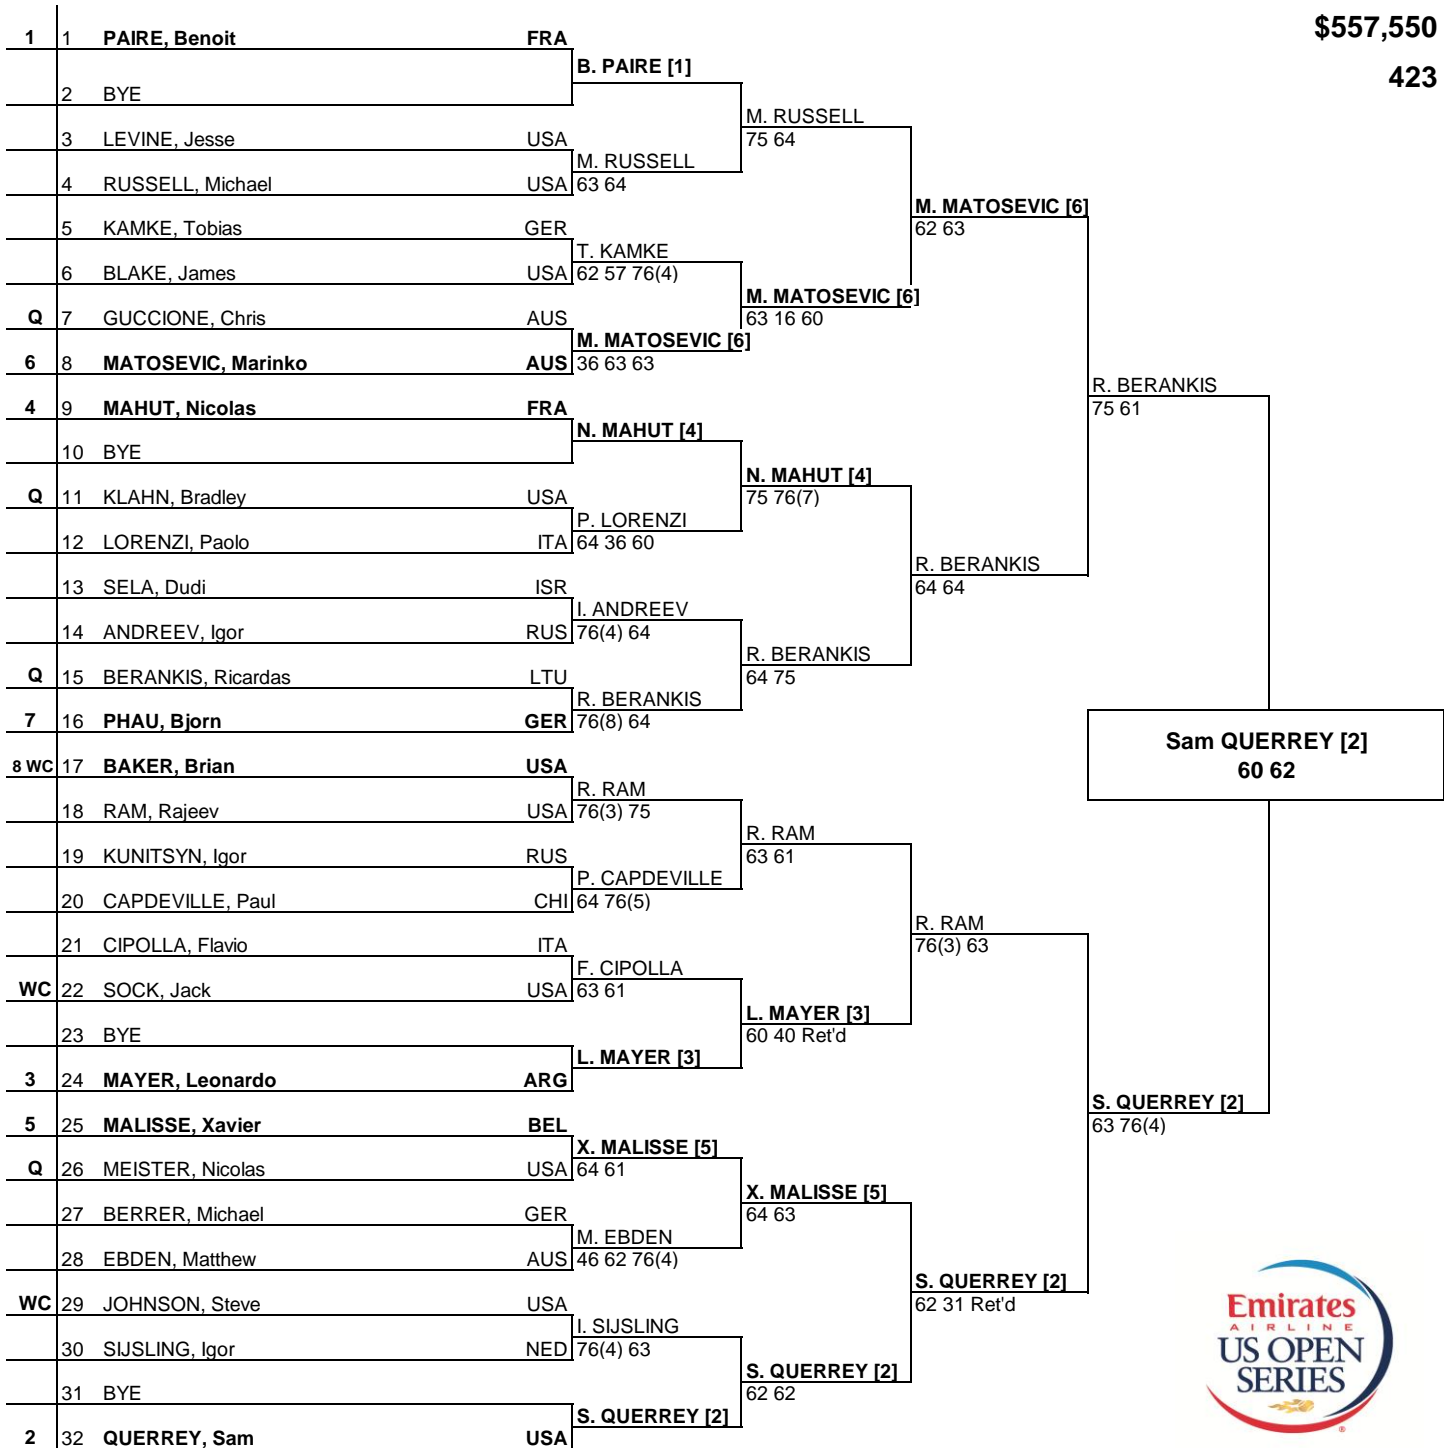

FARMERS CLASSIC

MAIN DRAW SINGLES

Los Angeles, USA

JULY 23 - 29, 2012

Hard, Plexipave

\$557,550

423

Sam QUERREY [2]
60 62

S. QUERREY [2]
63 76(4)

ATP Tour © Copyright 2006

Seeded Players	Rank	Prize Money	Pts.	Lucky Losers	Retirements/W.O.
1 PAIRE, Benoit	47	Winner \$100,650	250		F. Cipolla - Neck
2 QUERREY, Sam	55	Finalist \$53,000	150		X. Malisse - Left Knee
3 MAYER, Leonardo	64	Semi-Finalist \$28,715	90		
4 MAHUT, Nicolas	66	Quarter-Finalist \$16,360	45		
5 MALISSE, Xavier	71	2nd Round \$9,640	20		
6 MATOSEVIC, Marinko	73	1st Round \$5,710	0		
7 PHAU, Bjorn	76	Last Direct Acceptance			ATP Supervisor
8 BAKER, Brian	79	Rajeev Ram - 119			Tom Barnes