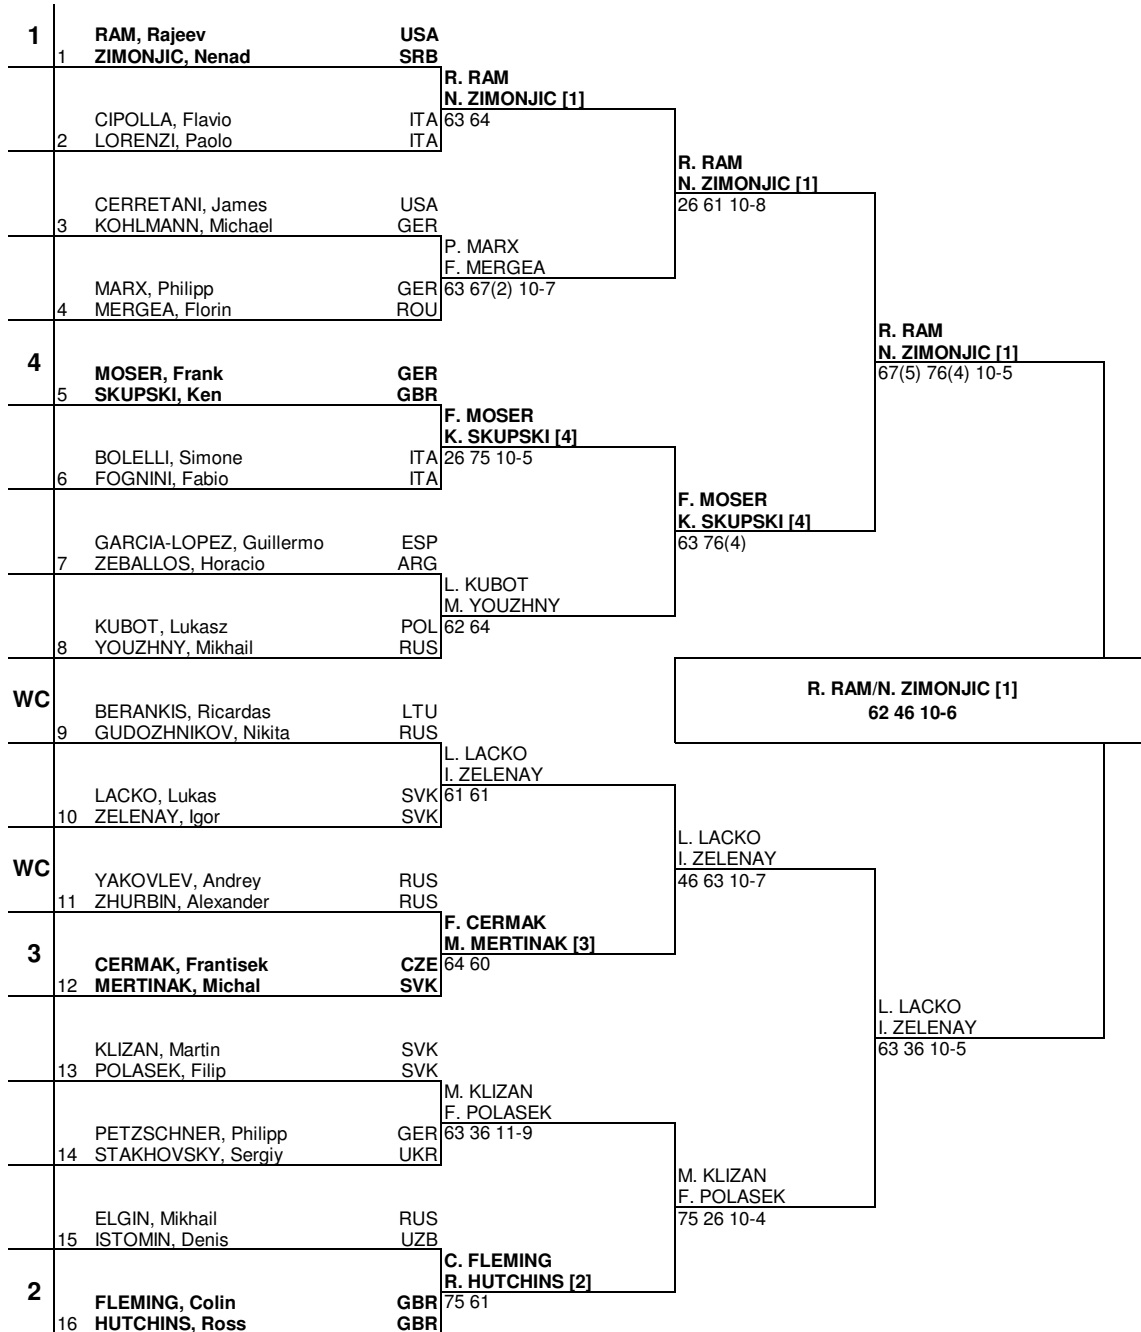

# St. Petersburg Open

## MAIN DRAW DOUBLES

St. Petersburg, Russia

17-23 September, 2012

Hard, Play-It

\$410,850

568

ATP Tour © Copyright 2006

Seeded Players	Rank	Prize Money (Per Team)	Pts.	Alternates	Retirements/W.O.
1 RAM, Rajeev / ZIMONJIC, Nenad	64	Winner \$22,530	250		
2 FLEMING, Colin / HUTCHINS, Ross	69	Finalist \$11,850	150		
3 CERMAK, Frantisek / MERTINAK, Michal	79	Semi-Finalist \$6,420	90		
4 MOSER, Frank / SKUPSKI, Ken	134	Quarter-Finalist \$3,670	45		
FOLLOW LIVE SCORING AT <a href="http://www.ATPWorldTour.com">www.ATPWorldTour.com</a>		First Round \$2,150	0		
<b>Last Direct Acceptance</b>				<b>ATP Supervisor</b>	
Adv: 191, On-site: 146				Thomas Karlberg	