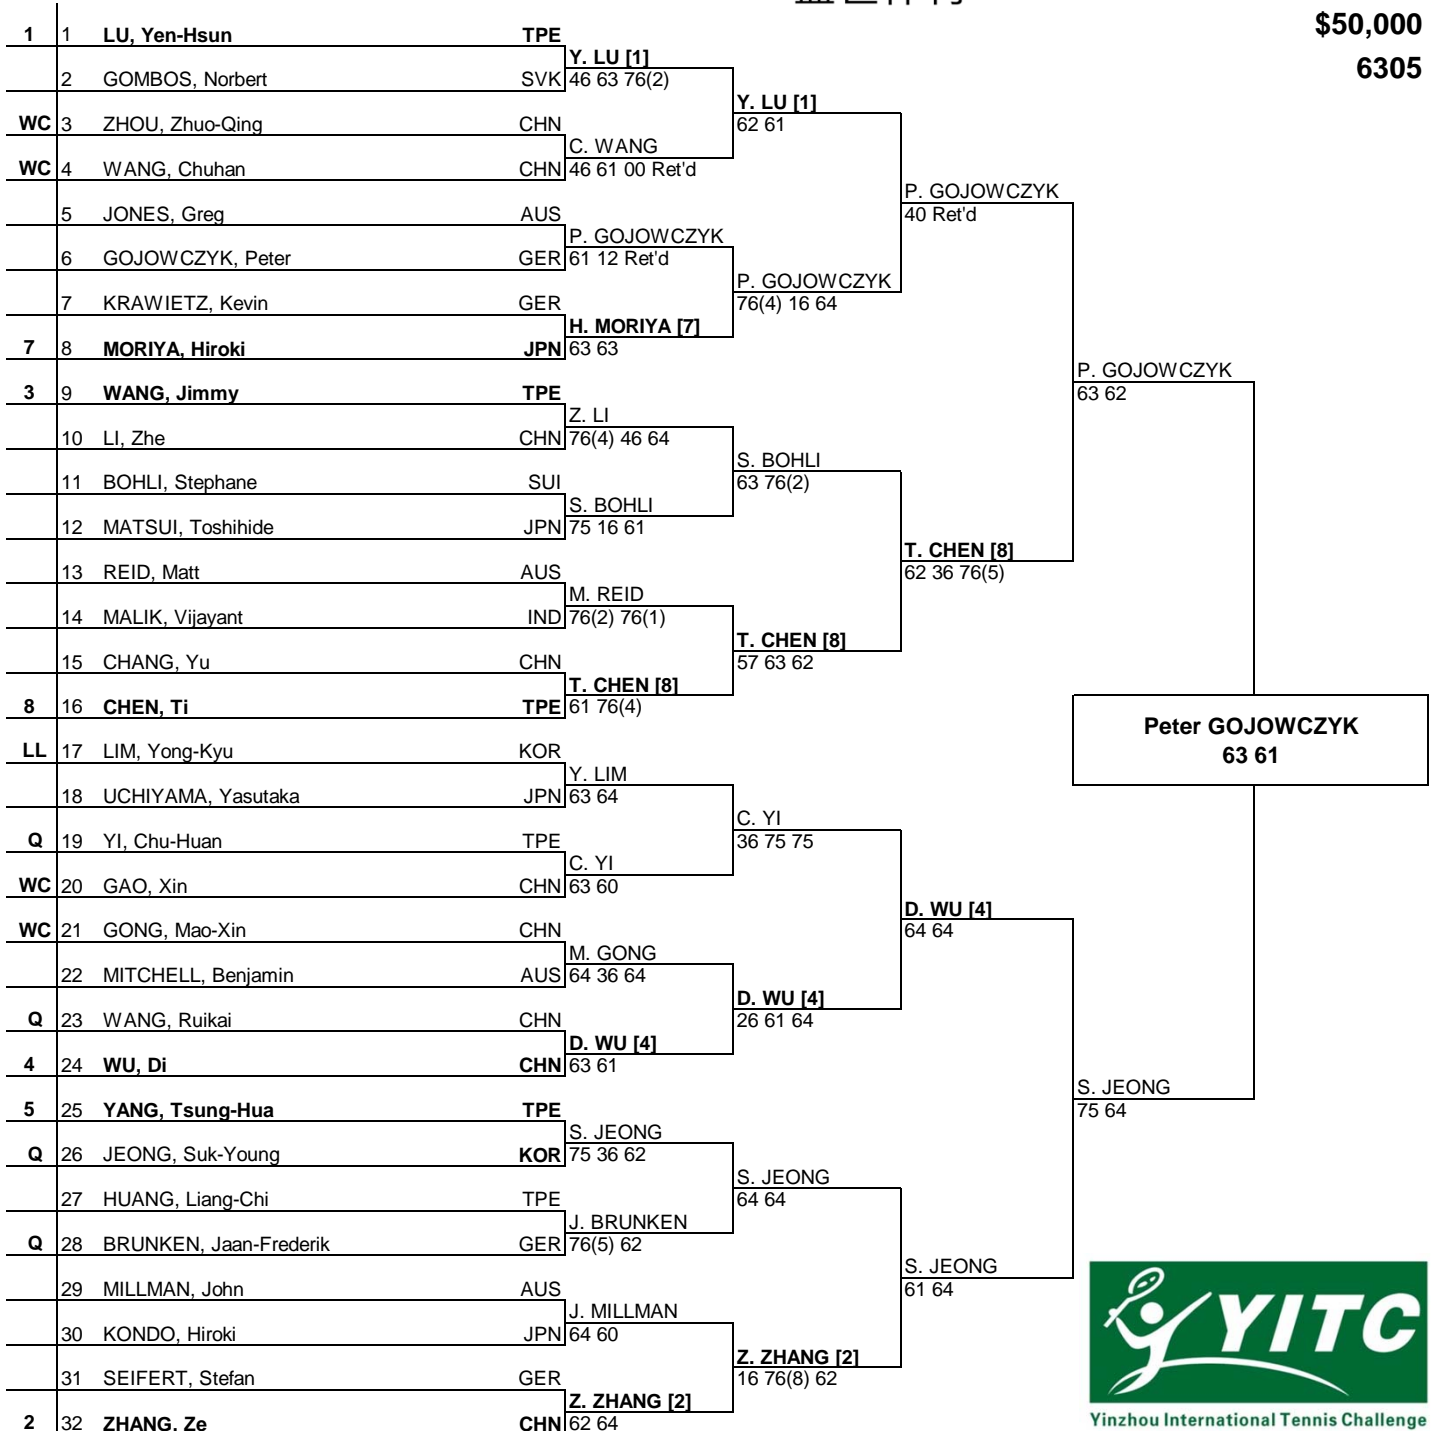

**CHALLENGER
TOUR**

2012 NINGBO OPEN

MAIN DRAW SINGLES

Ningbo, China

10-16 SEPTEMBER 2012

Hard, Deco-Turf

\$50,000

6305

Yinzhou International Tennis Challenge

ATP Tour © Copyright 2006

Seeded Players	Rank	Prize Money	Pts.	Lucky Losers	Retirements/W.O.
1 LU, Yen-Hsun	64	Winner	\$7,200	80	Y. Lim - M. Yani (Hamstring)
2 ZHANG, Ze	171	Finalist	\$4,240	48	Y. Lu - Wrist
3 WANG, Jimmy	182	Semi-Finalist	\$2,510	29	Z. Zhou - Right Ankle
4 WU, Di	206	Quarter-Finalist	\$1,460	15	
5 YANG, Tsung-Hua	213	2nd Round	\$860	7	
6 YANI, Michael	228	1st Round	\$520	0	
7 MORIYA, Hiroki	231	Last Direct Acceptance			Challenger Supervisor
8 CHEN, Ti	250	Malik - 482			