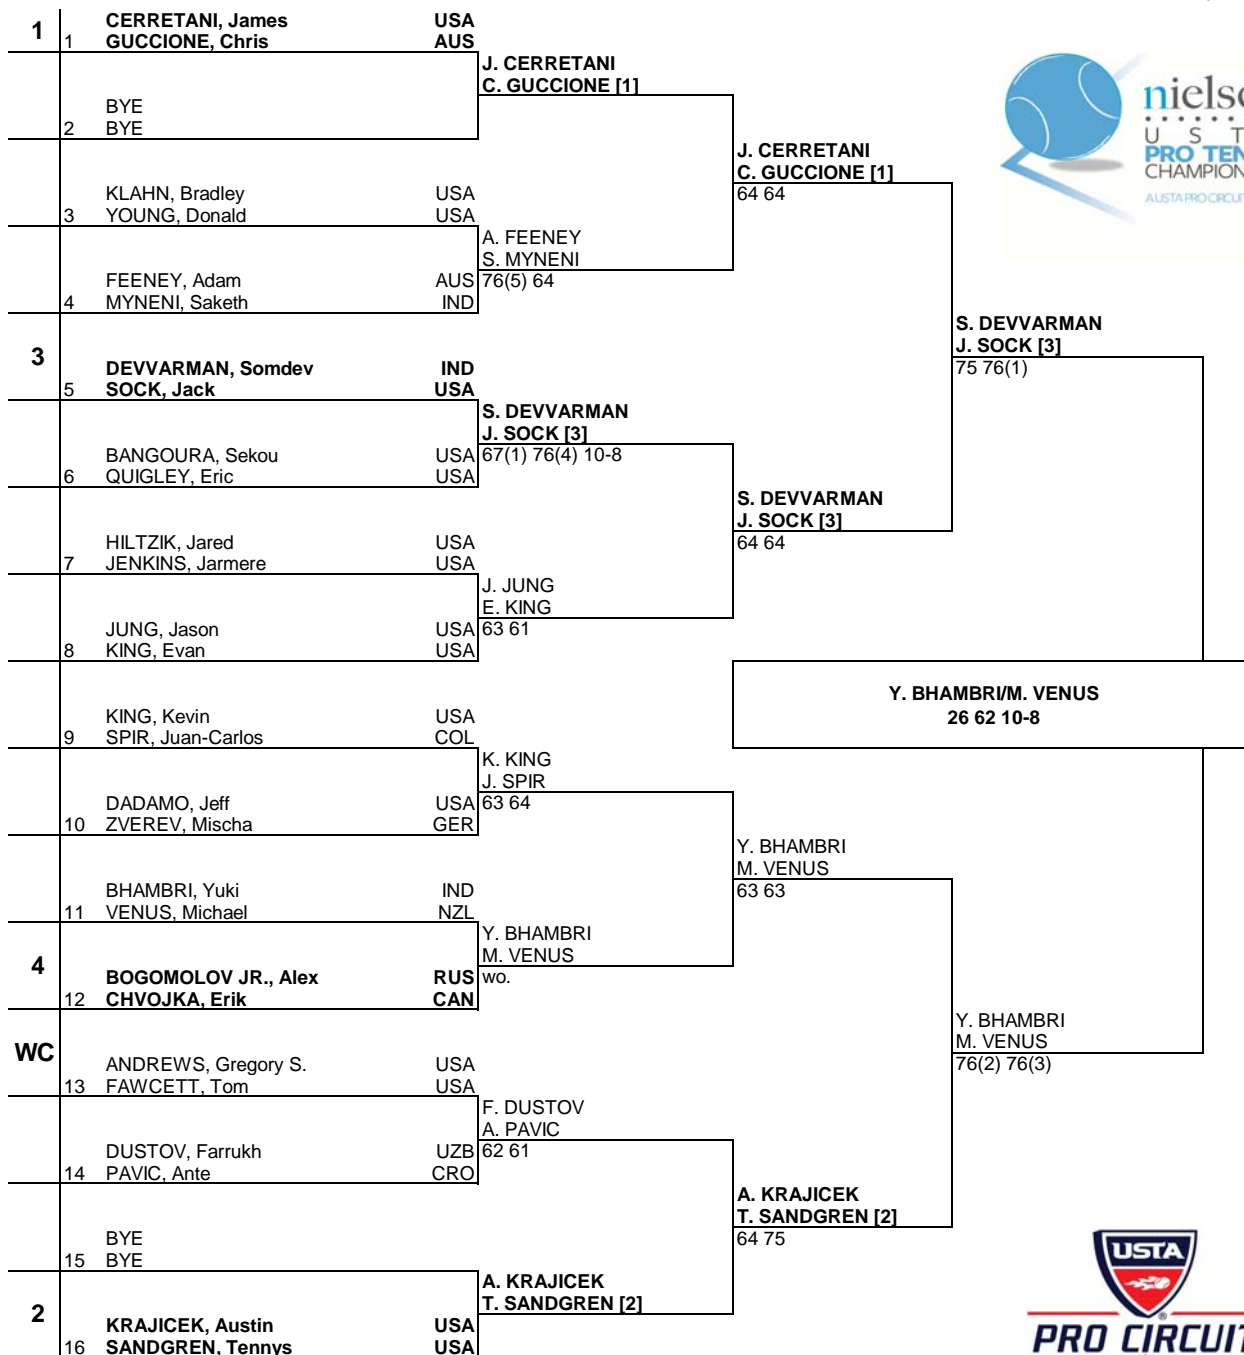

# Nielsen Pro Tennis Championship

## MAIN DRAW DOUBLES

Winnetka, IL, USA  
 26 June - 6 July 2013  
 Hard, Laykold  
 \$50,000  
 228

ATP Tour © Copyright 2006

Seeded Players	Rank	Prize Money (Per Team)	Pts.	Alternates/Lucky Losers	Retirements/W.O.
1 CERRETANI, James / GUCCIONE, Chris	177	Winner \$3,100	80		A. Bogomolov Jr. / E. Chvojka - A. Bogomolov Jr. (Back)
2 KRAJICEK, Austin / SANDGREN, Tennys	256	Finalist \$1,800	48		
3 DEVVARMAN, Somdev / SOCK, Jack	355	Semi-Finalist \$1,080	29		
4 BOGOMOLOV JR., Alex / CHVOJKA, Erik	523	Quarter-Finalist \$640	15		
		First Round \$360	0		
Last Direct Acceptance				Challenger Supervisor	
Byes				Michael Loo	