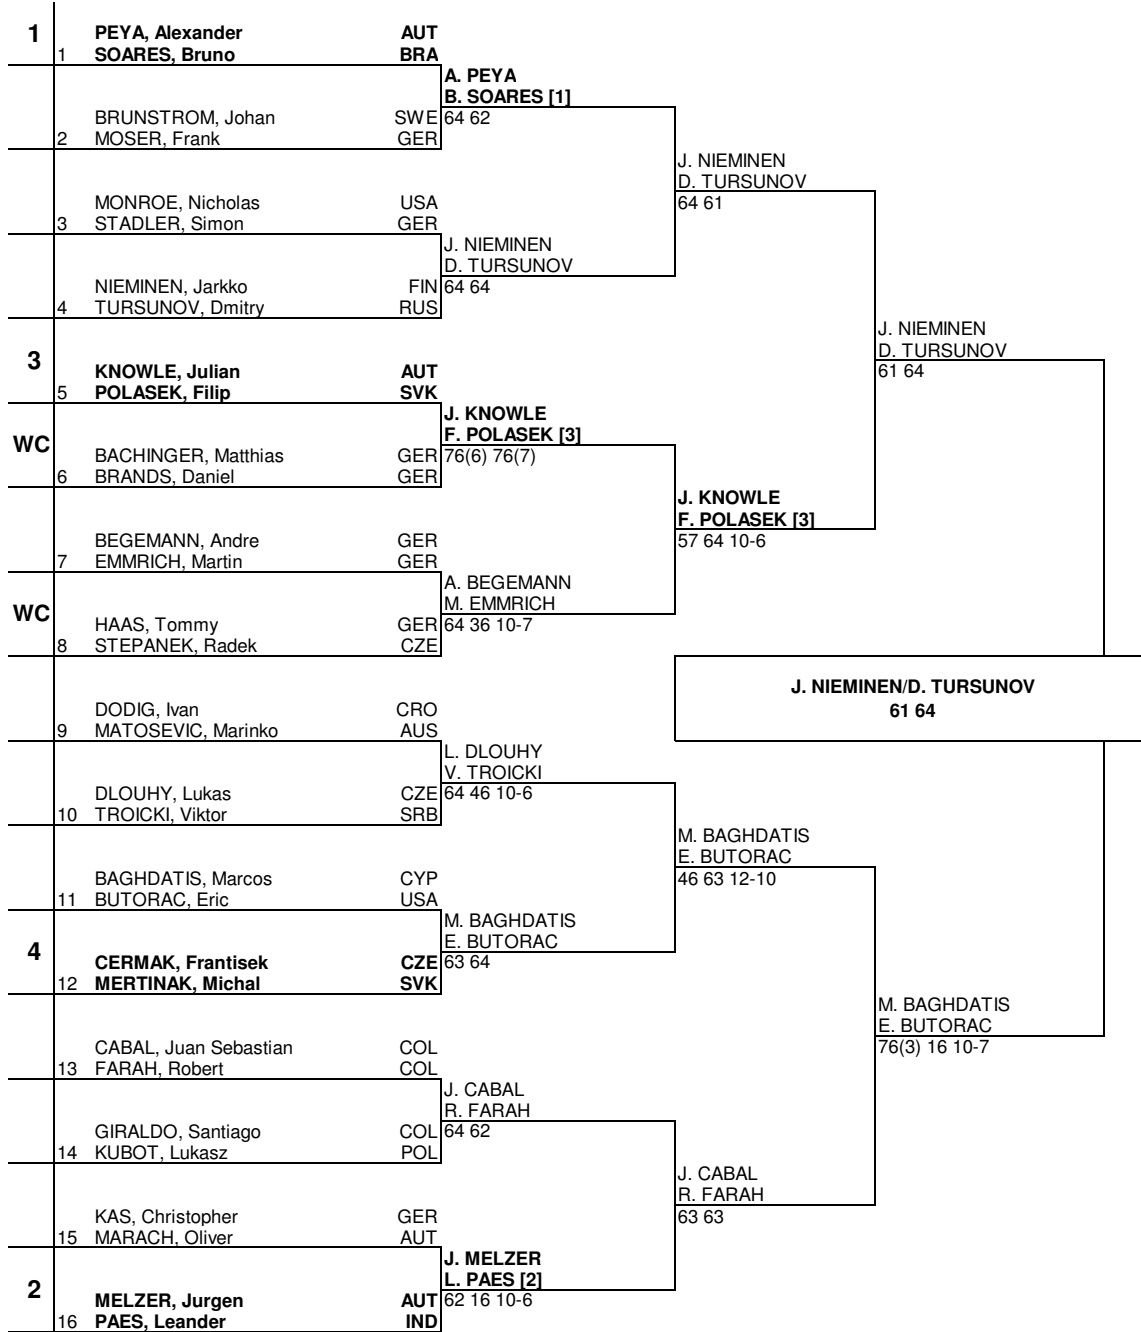

MAIN DRAW DOUBLES

BMW Open

Munich, Germany
29 April - 5 May, 2013

Red Clay

€ 467,800

308

ATP Tour © Copyright 2006

	Seeded Players	Rank	Prize Money (Per Team)	Pts.	Alternates	Retirements/W.O.
1	PEYA, Alexander / SOARES, Bruno	38	Winner € 22,500	250		
2	MELZER, Jorgen / PAES, Leander	43	Finalist € 11,830	150		
3	KNOWLE, Julian / POLASEK, Filip	57	Semi-Finalist € 6,400	90		
4	CERMAK, Frantisek / MERTINAK, Michal	86	Quarter-Finalist € 3,660	45		
			First Round € 2,150	0		
FOLLOW LIVE SCORING AT www.ATPWorldTour.com						
Last Direct Acceptance						ATP Supervisor
Adv: 161 On-site: 100						Thomas Karlberg