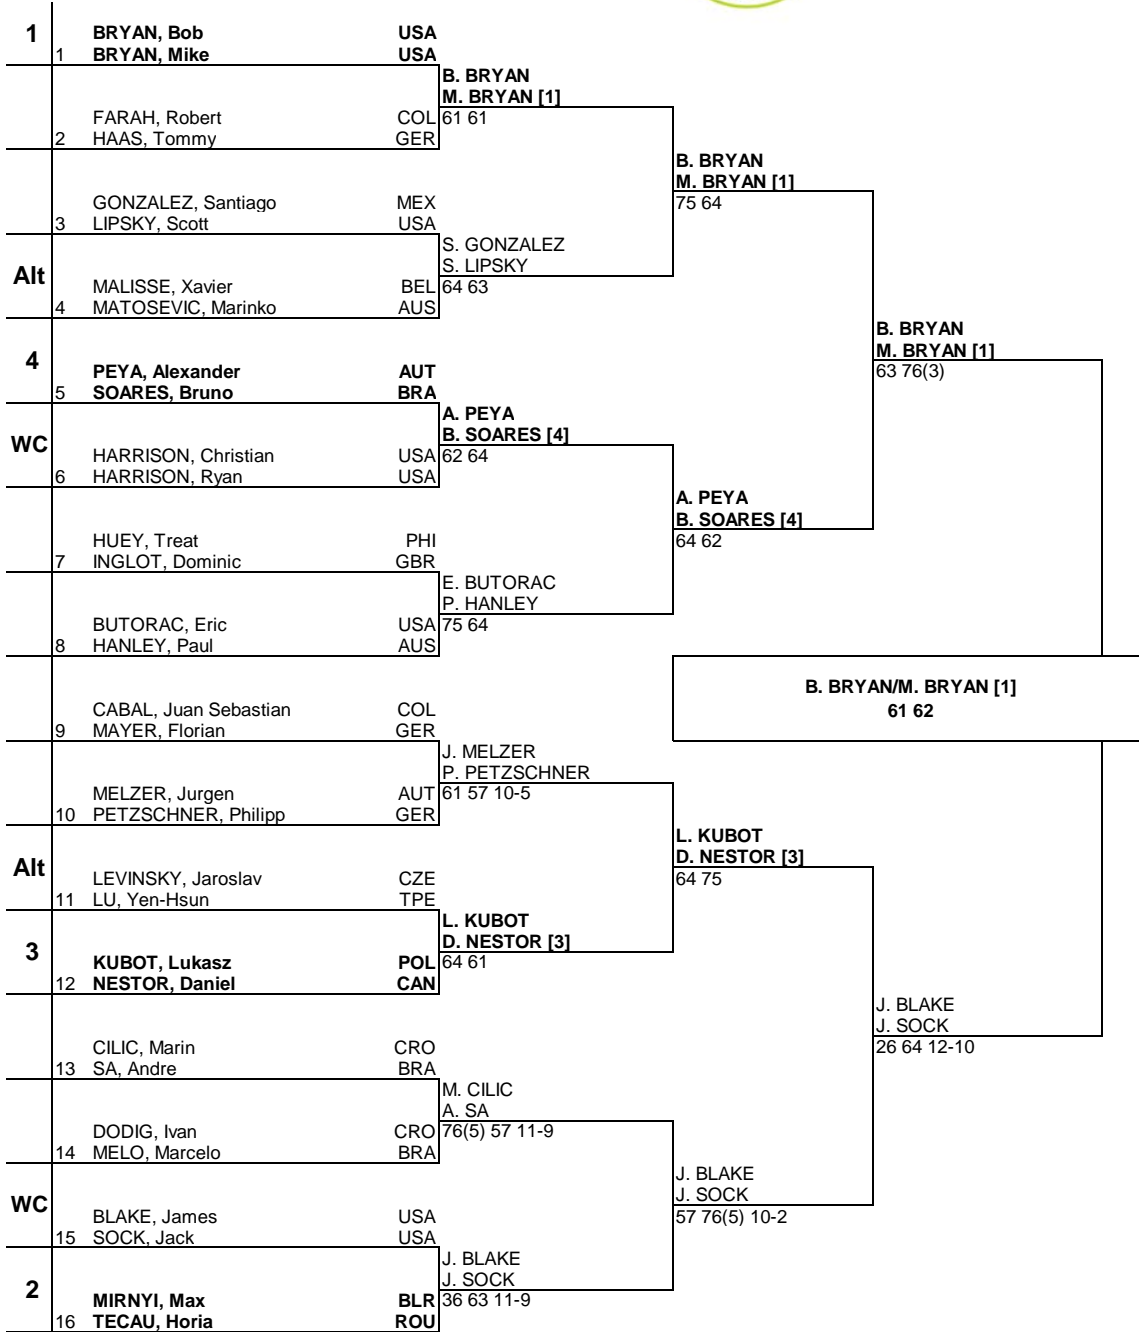

# US National Indoor Tennis Championships

## MAIN DRAW DOUBLES

**Memphis, USA**  
**16-24 February, 2013**  
**Hard, Latex-ite**  
**\$1,212,750**  
**402**

ATP Tour © Copyright 2006

	Seeded Players	Rank	Prize Money (Per Team)	Pts.	Alternates	Retirements/W.O.
<b>1</b>	BRYAN, Bob / BRYAN, Mike	3	Winner \$86,200	500	M. Matosevic / X. Malisse - F. Verdasco (Neck)	
<b>2</b>	MIRNYI, Max / TECAU, Horia	14	Finalist \$38,900	300	Y. Lu / J. Levinsky - J. Iner / S. Querrey	
<b>3</b>	KUBOT, Lukasz / NESTOR, Daniel	36	Semi-Finalist \$18,340	180		
<b>4</b>	PEYA, Alexander / SOARES, Bruno	42	Quarter-Finalist \$8,860	90		
			First Round \$4,550	0		
<b>FOLLOW LIVE SCORING AT <a href="http://www.ATPWorldTour.com">www.ATPWorldTour.com</a></b>						
<b>Last Direct Acceptance</b>					<b>ATP Supervisor</b>	
<b>Advanced-75, On site-79</b>					<b>Mark Darby</b>	