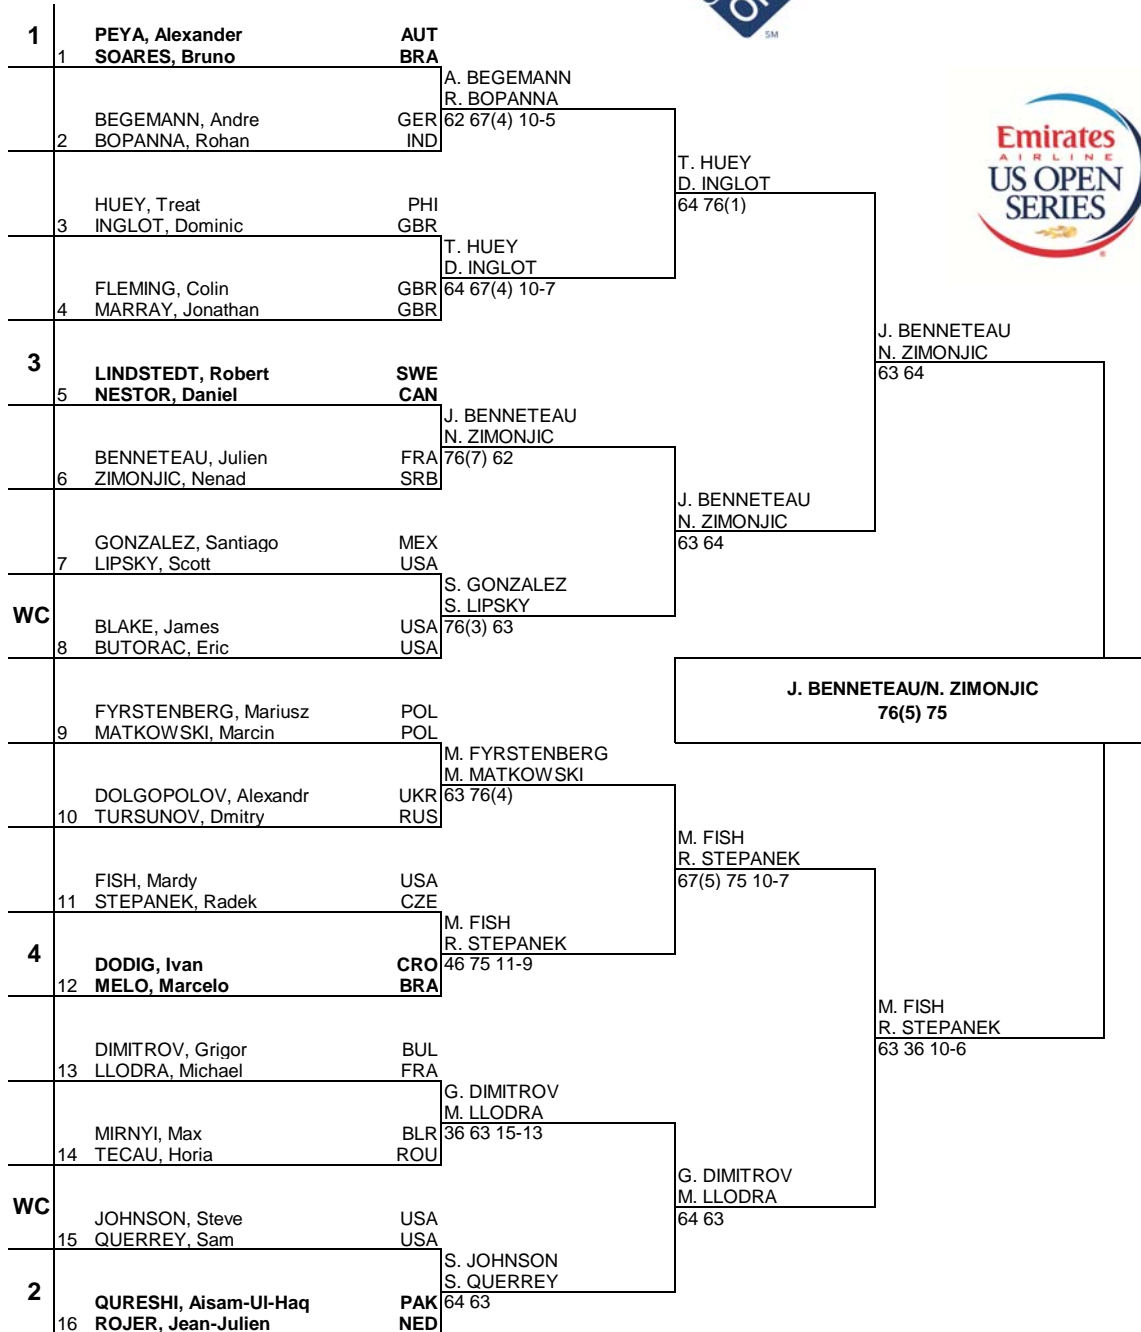

MAIN DRAW DOUBLES

Citi Open

Washington, DC, USA

29 July - 4 August 2013

Hard, Deco-Turf

\$1,546,590

418

ATP Tour © Copyright 2006

Seeded Players	Rank	Prize Money (Per Team)	Pts.	Alternates	Retirements/W.O.
1 PEYA, Alexander / SOARES, Bruno	14	Winner \$92,100	500		
2 QURESHI, Aisam-Ul-Haq / ROJER, Jean-Julien	25	Finalist \$41,560	300		
3 LINDSTEDT, Robert / NESTOR, Daniel	29	Semi-Finalist \$19,600	180		
4 DODIG, Ivan / MELO, Marcelo	36	Quarter-Finalist \$9,470	90		
FOLLOW LIVE SCORING AT www.ATPWorldTour.com		First Round \$4,840	0		
Last Direct Acceptance				ATP Supervisor	
Advanced-62, On site-86				M Darby/L Graf	