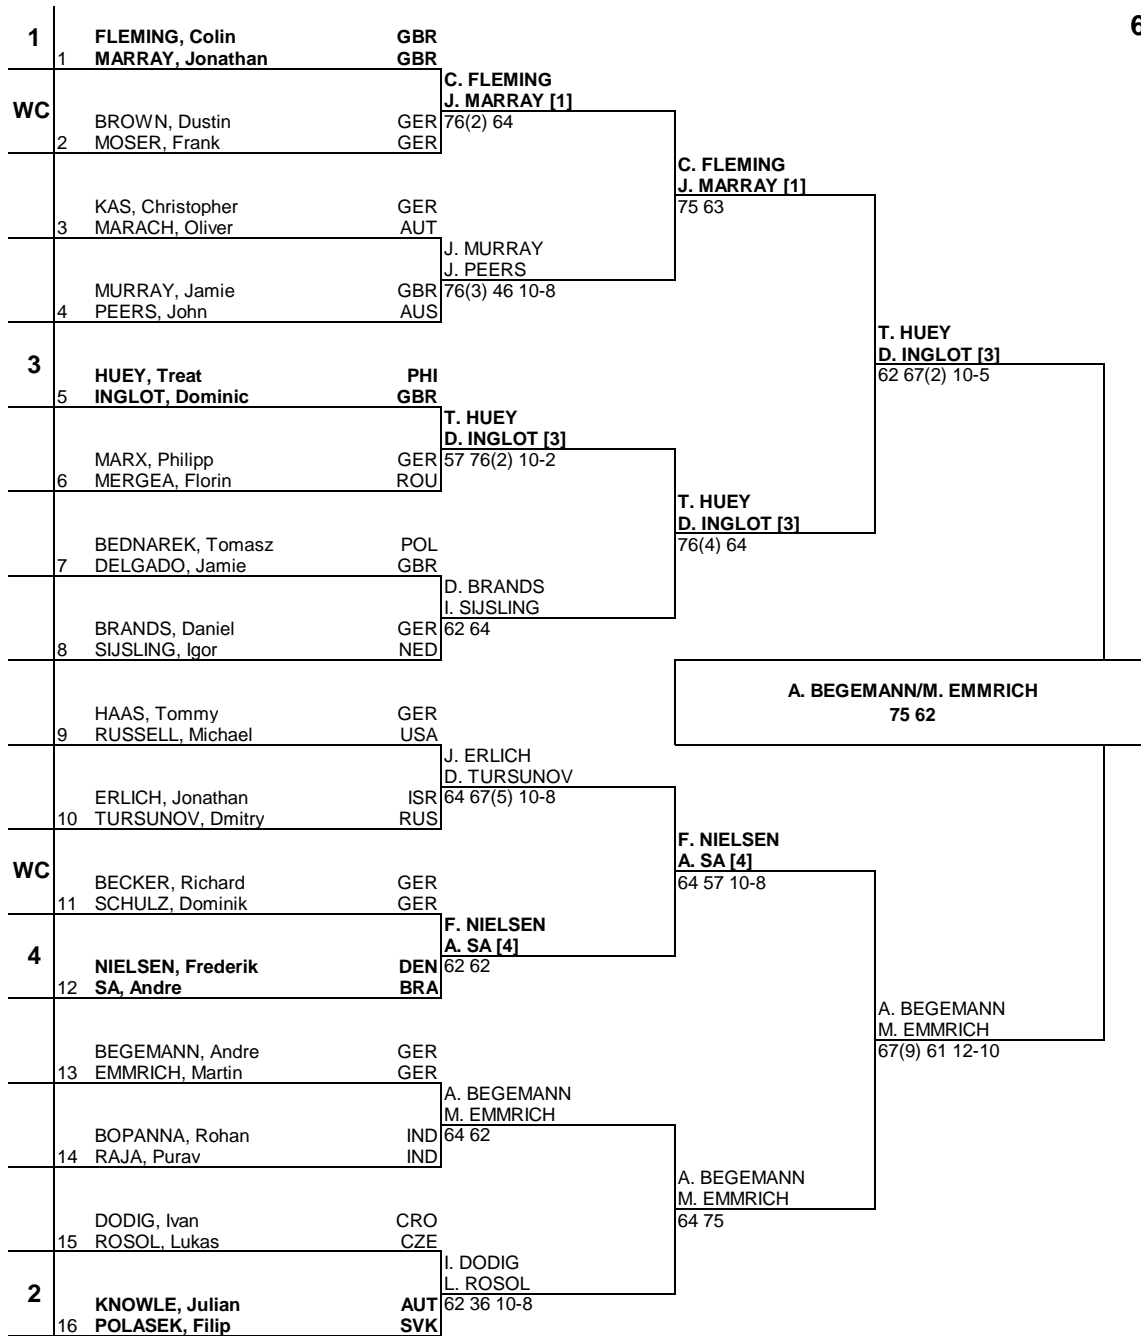

MAIN DRAW DOUBLES

Power Horse Cup

Dusseldorf, Germany

18-25 May, 2013

Red Clay

€467,800

6710

ATP Tour © Copyright 2006

	Seeded Players	Rank	Prize Money (Per Team)	Pts.	Alternates	Retirements/W.O.
1	FLEMING, Colin / MARRAY, Jonathan	44	Winner €22,500	250		
2	KNOWLE, Julian / POLASEK, Filip	61	Finalist €11,830	150		
3	HUEY, Treat / INGLOT, Dominic	70	Semi-Finalist €6,400	90		
4	NIELSEN, Frederik / SA, Andre	107	Quarter-Finalist €3,660	45		
FOLLOW LIVE SCORING AT www.ATPWorldTour.com			First Round €2,150	0		
Last Direct Acceptance					ATP Supervisor	
141 advanced, 129 on site					Mark Darby	