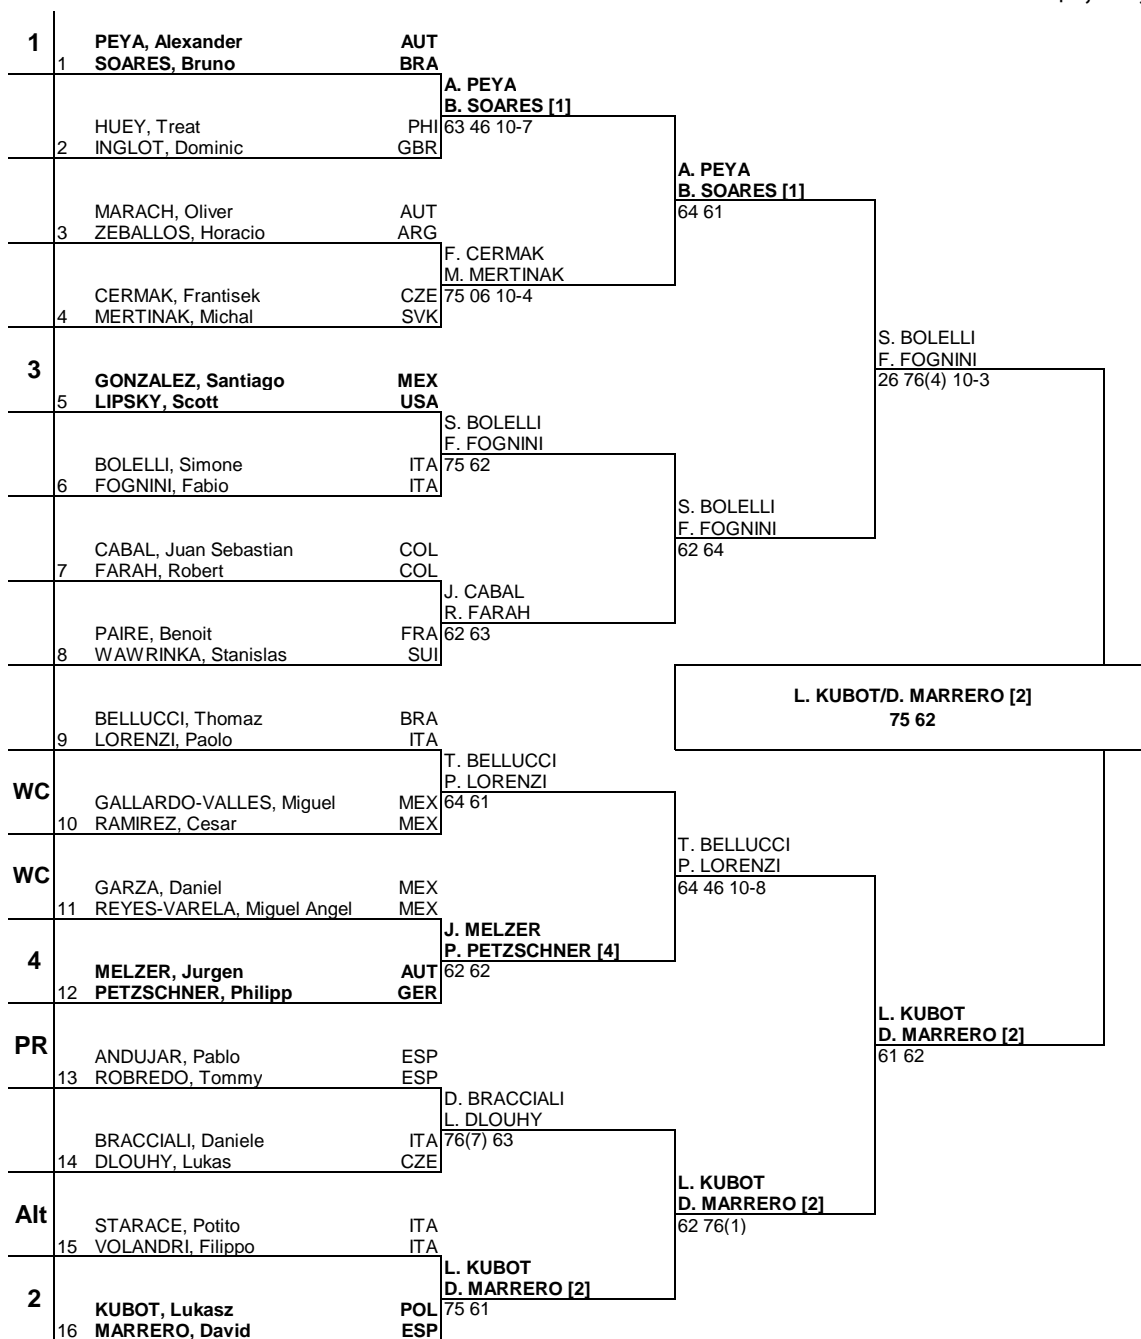

Abierto Mexicano Telcel

MAIN DRAW DOUBLES

Acapulco, Mexico
 23 Feb - 2 March 2013
 Red Clay
 \$1,212,750
 807

ATP Tour © Copyright 2006

Seeded Players	Rank	Prize Money (Per Team)	Pts.	Alternates	Retirements/W.O.
1 PEYA, Alexander / SOARES, Bruno	42	Winner \$86,200	500	F. Volandri / P. Starace - D. Gimeno-Traver / A. Ramos	
2 KUBOT, Lukasz / MARRERO, David	51	Finalist \$38,900	300		
3 GONZALEZ, Santiago / LIPSKY, Scott	66	Semi-Finalist \$18,340	180		
4 MELZER, Jorgen / PETZSCHNER, Philipp	76	Quarter-Finalist \$8,860	90		
FOLLOW LIVE SCORING AT www.ATPWorldTour.com		First Round \$4,550	0		
Last Direct Acceptance				ATP Supervisor	
Adv - 95; On Site - 113				Carlos Sanches	