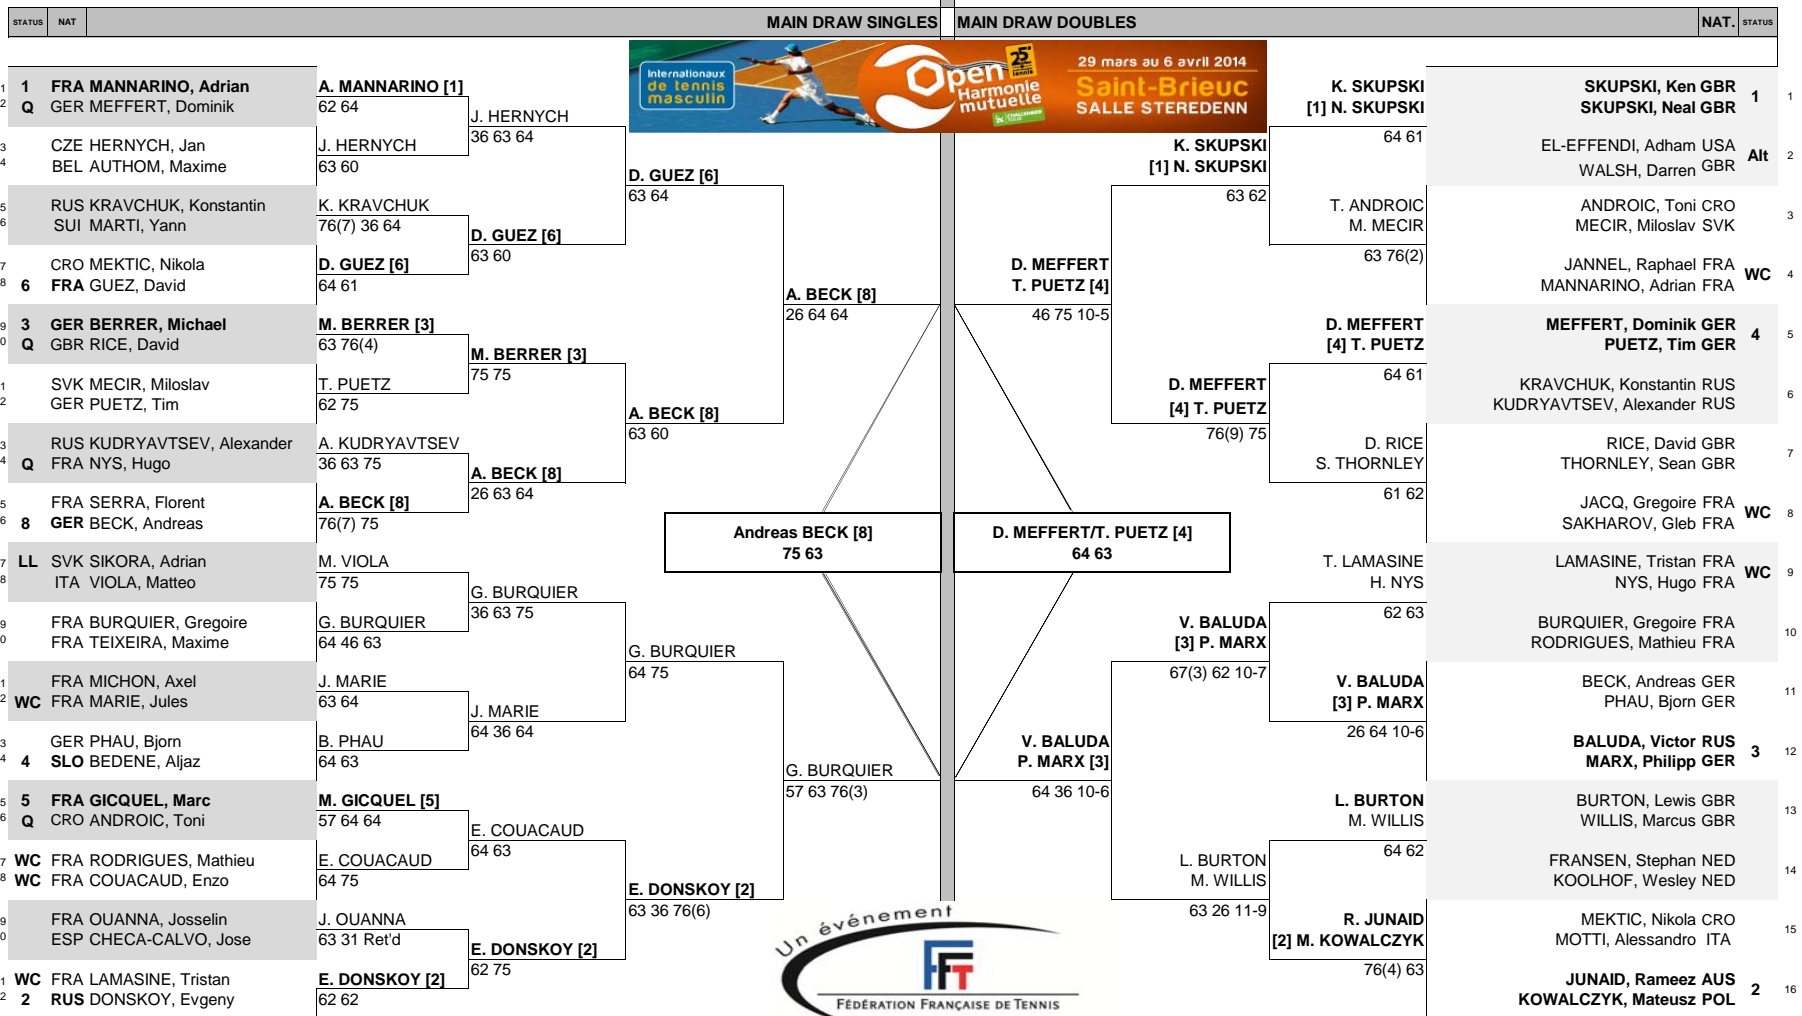

OPEN HARMONIE MUTUELLE
 Saint Brieuc, France
 31 March - 6 April 2014
 Hard, GreenSet
 €42,500

ATP, Inc. © Copyright 2014

FOLLOW LIVE SCORING AT www.ATPWorldTour.com

LAST DIRECT ACCEPTANCE

Marti, Yann (285)

CHALLENGER SUPERVISOR

Carmelo Di Dio

LAST DIRECT ACCEPTANCE

Burquier, G/Rodrigues, M. (609)