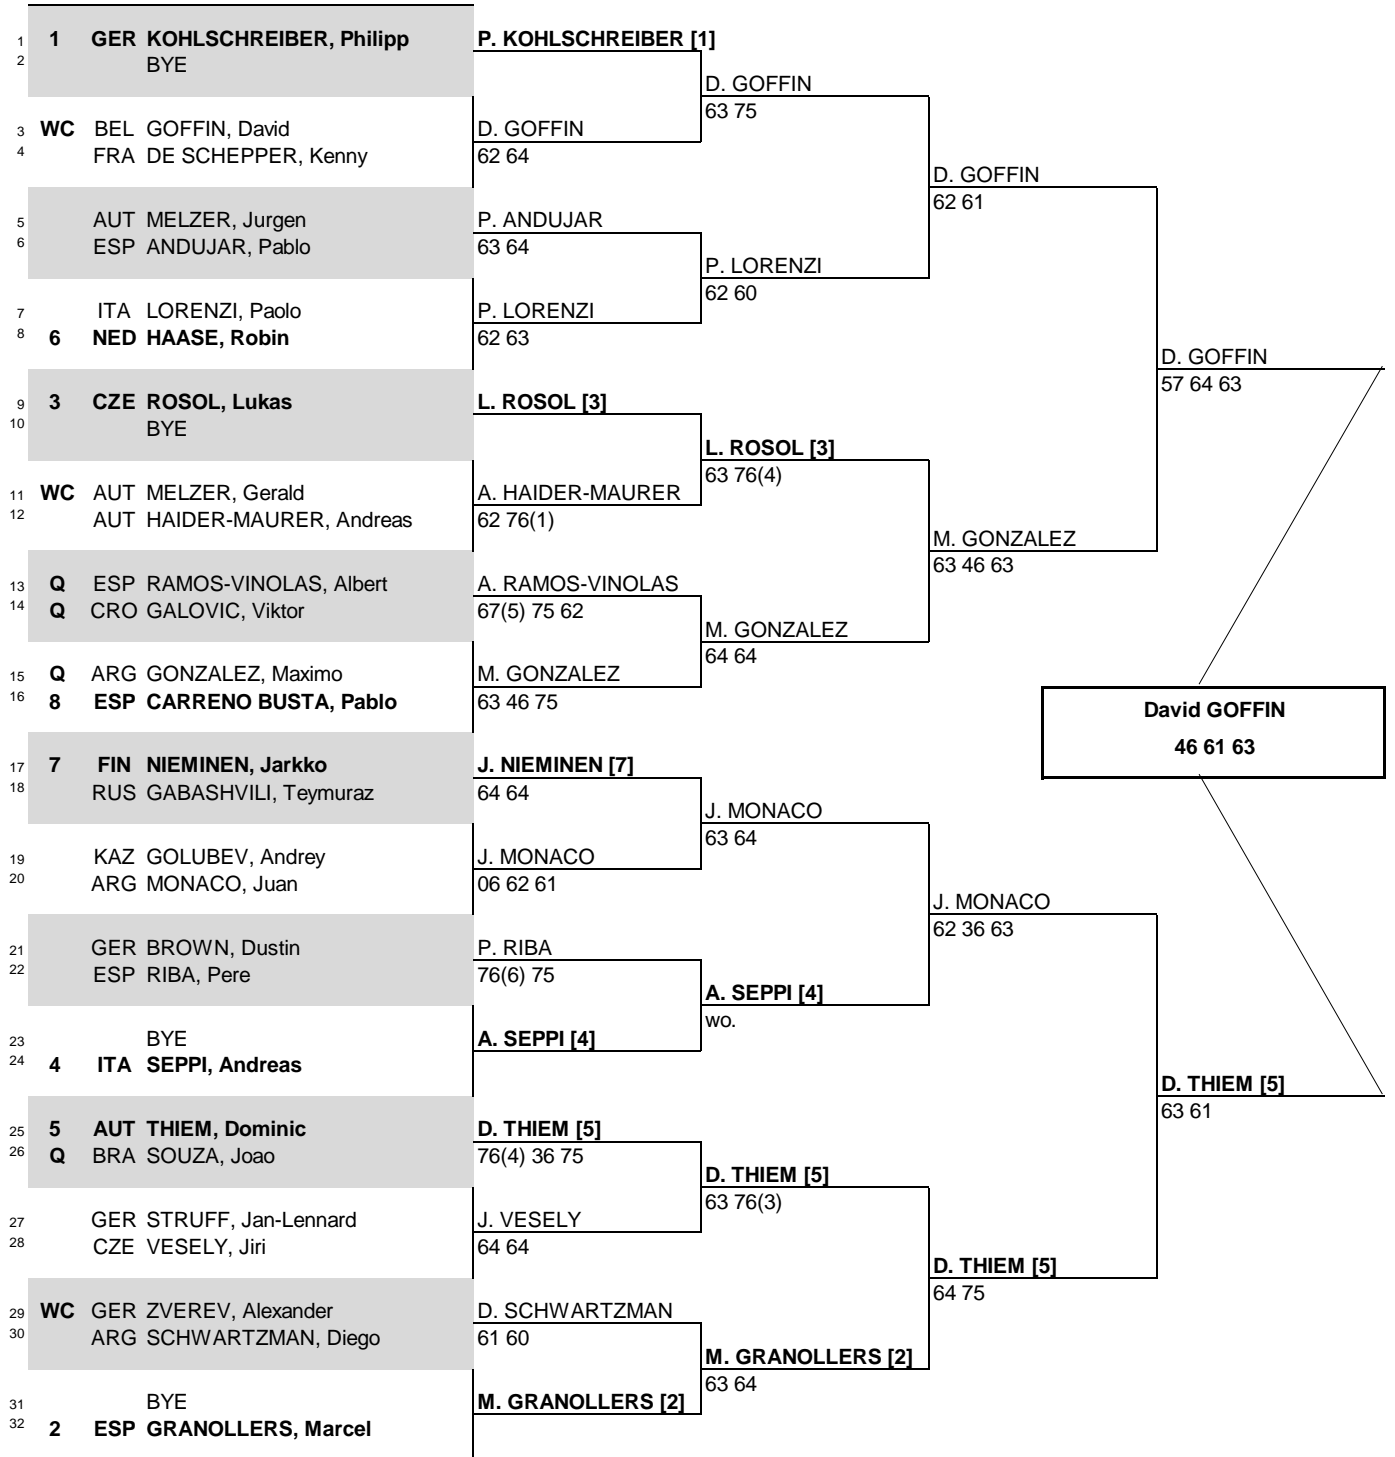

Bet at Home Cup- Kitzbuhel

CITY, COUNTRY
Kitzbuhel, Austria

TOURNAMENT DATES
27 July-2 August

SURFACE
Red Clay

TOTAL FINANCIAL COMMITMENT
€ 485,760

STATUS NAT **MAIN DRAW SINGLES**

ATP, Inc. © Copyright 2014

SEEDED PLAYERS	RANK	PRIZE MONEY	POINTS	LUCKY LOSERS	RETIREMENTS/WALKOVERS	
1 KOHLSCHREIBER, Philipp	25	WINNER	€ 77,315	250	P. Riba - Flu	
2 GRANOLLERS, Marcel	28	FINALIST	€ 40,720	150		
3 ROSOL, Lukas	43	SEMI-FINALIST	€ 22,060	90	WITHDRAWALS	
4 SEPPI, Andreas	45	QUARTER-FINALIST	€ 12,565	45		
5 THIEM, Dominic	47	SECOND ROUND	€ 7,405	20		
6 HAASE, Robin	51	FIRST ROUND	€ 4,385	0		
7 NIEMINEN, Jarkko	54	FOLLOW LIVE SCORING AT				
8 CARRENO BUSTA, Pablo	57	www.ATPWorldTour.com				
LAST DIRECT ACCEPTANCE		Haider-Maurer, Andreas-96		ATP SUPERVISOR(S)	Carlos Sanches	