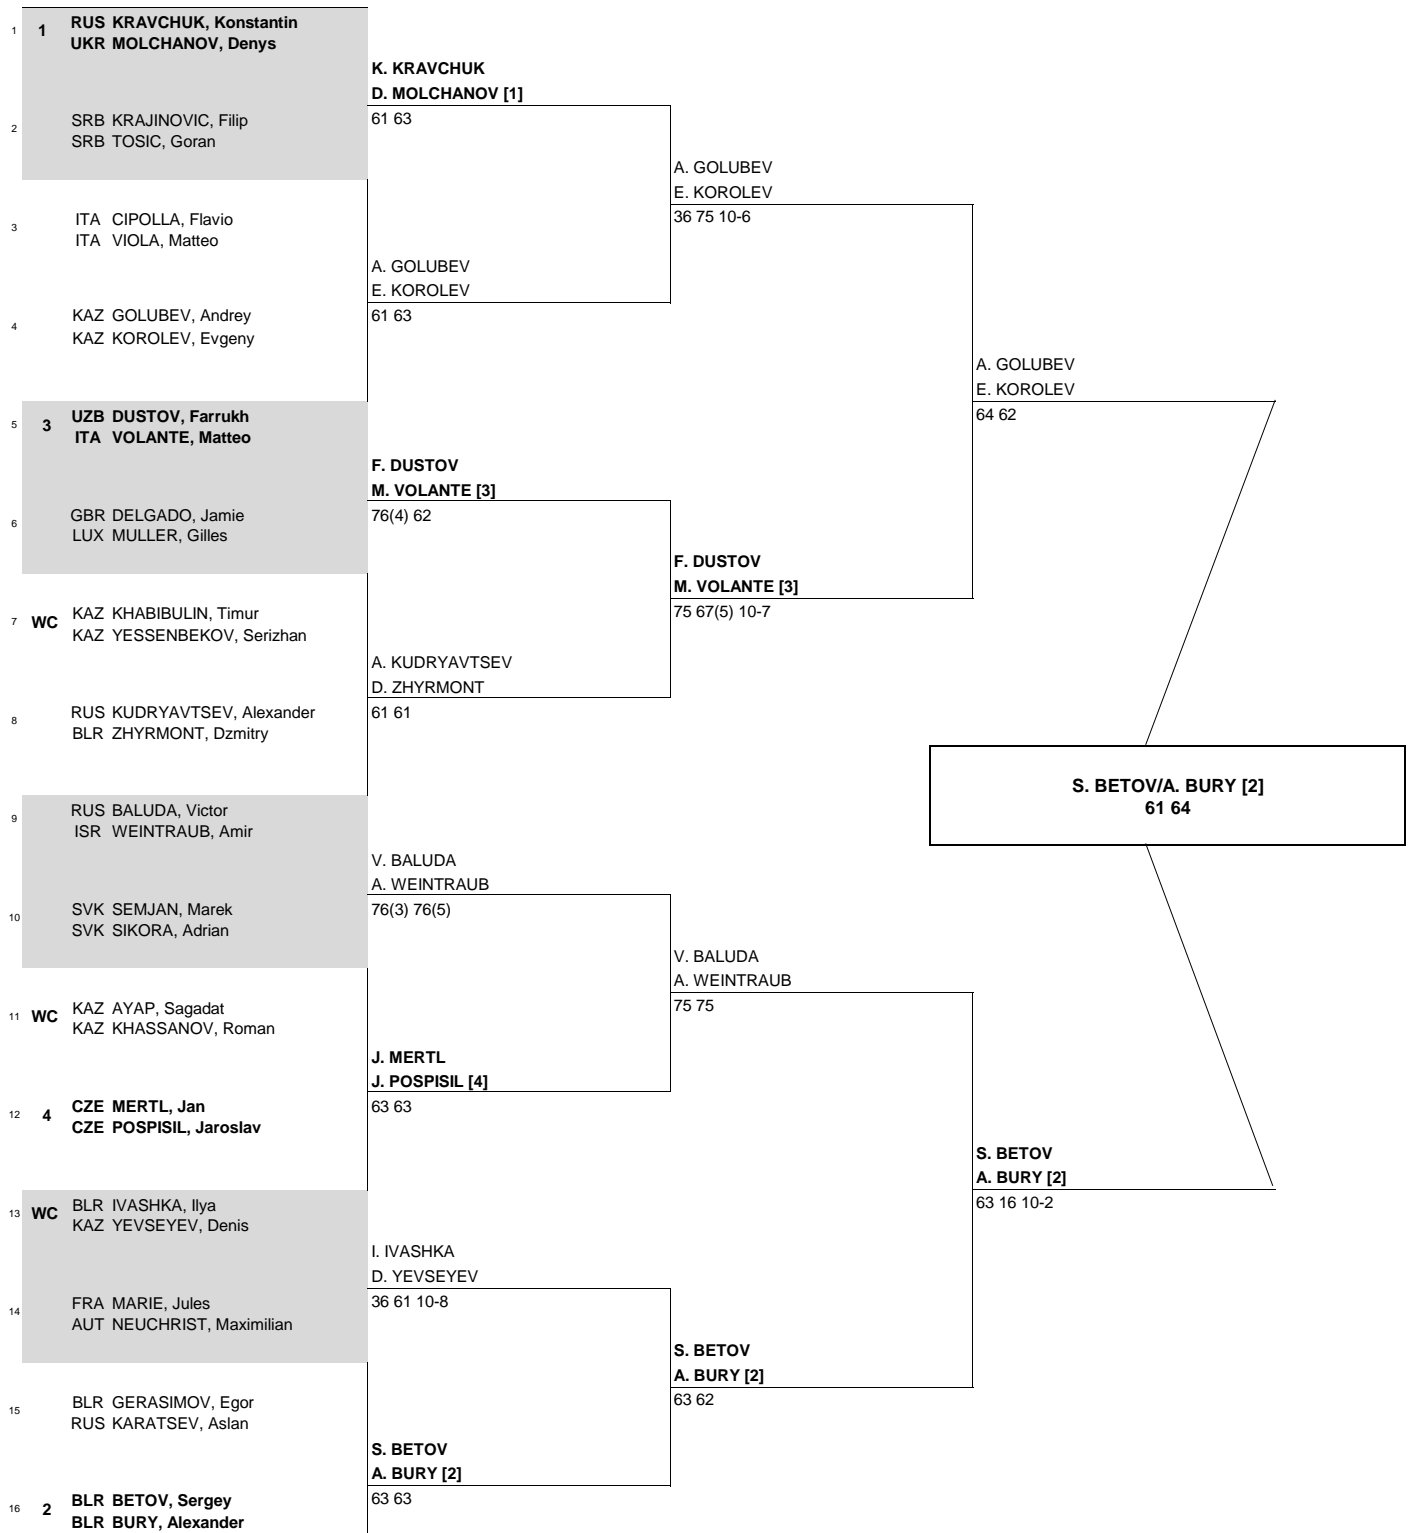

STATUS NAT. MAIN DRAW DOUBLES

ATP Tour © Copyright 2014

	SEEDED TEAMS	RANK	PRIZE MONEY (PER TEAM)	POINTS	ALTERNATES	REASON	RETIREMENTS/WALKOVERS	REASON
1	KRAVCHUK, Konstantin / MOLCHANOV, Denys	356	WINNER \$4,650	90				
2	BETOV, Sergey / BURY, Alexander	434	FINALIST \$2,700	55				
3	DUSTOV, Farrukh / VOLANTE, Matteo	457	SEMI-FINALIST \$1,620	33				
4	MERTL, Jan / POSPISIL, Jaroslav	602	QUARTER-FINALIST \$960	17				
	FOLLOW LIVE SCORING AT www.ATPWorldTour.com		FIRST ROUND \$540	0				
					LAST DIRECT ACCEPTANCE:	M. Semjan / A. Sikora - 574	CHALLENGER SUPERVISOR:	Roland Herfel