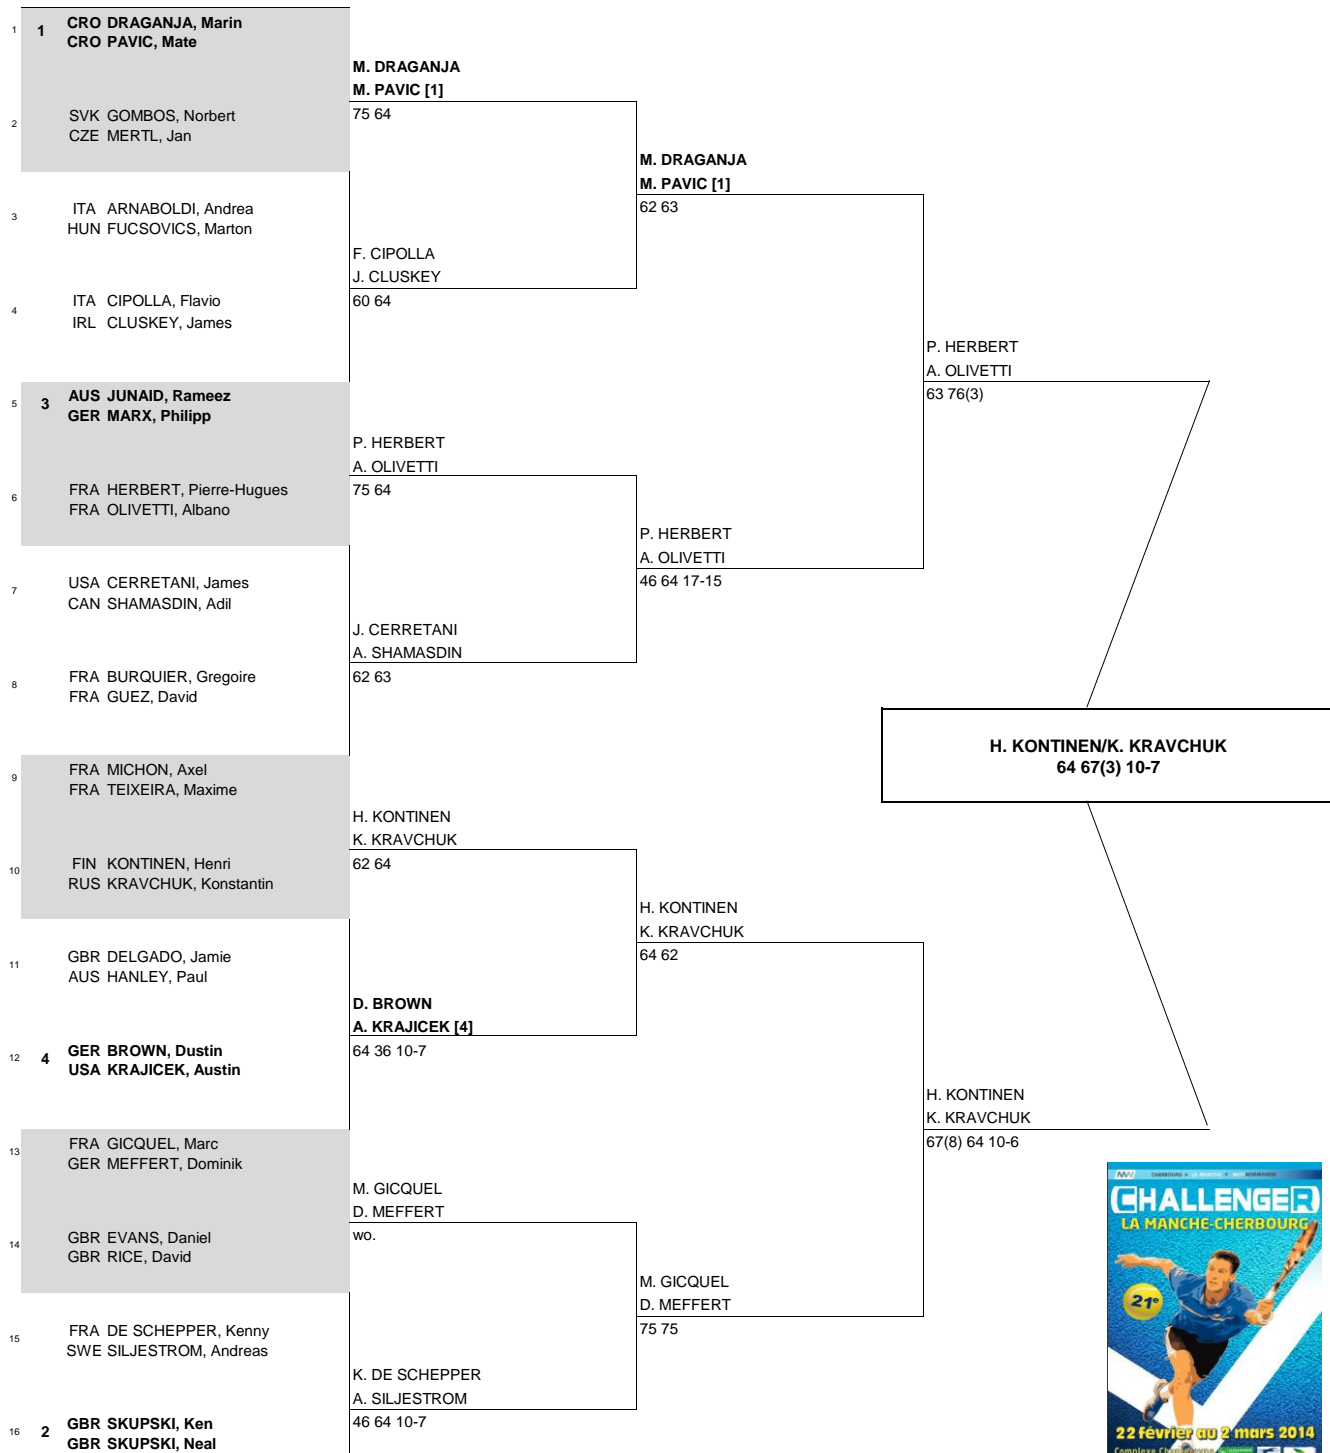

STATUS NAT. MAIN DRAW DOUBLES

ATP Tour © Copyright 2014

RANK	SEEDED TEAMS	RANK	PRIZE MONEY (PER TEAM)		POINTS	ALTERNATES	REASON	RETIREMENTS/WALKOVERS	REASON
			WINNER	FINALIST					
1	DRAGANJA, Marin / PAVIC, Mate	118	€ 3,950	100			D. Evans / D. Rice	D. Evans (left knee)	
2	SKUPSKI, Ken / SKUPSKI, Neal	142	€ 2,350	60					
3	JUNAID, Rameez / MARX, Philipp	156	€ 1,380	35					
4	BROWN, Dustin / KRAJICEK, Austin	171	€ 850	18					
FOLLOW LIVE SCORING AT <a href="http://www.ATPWorldTour.com">www.ATPWorldTour.com</a>			FIRST ROUND	€ 460	0				