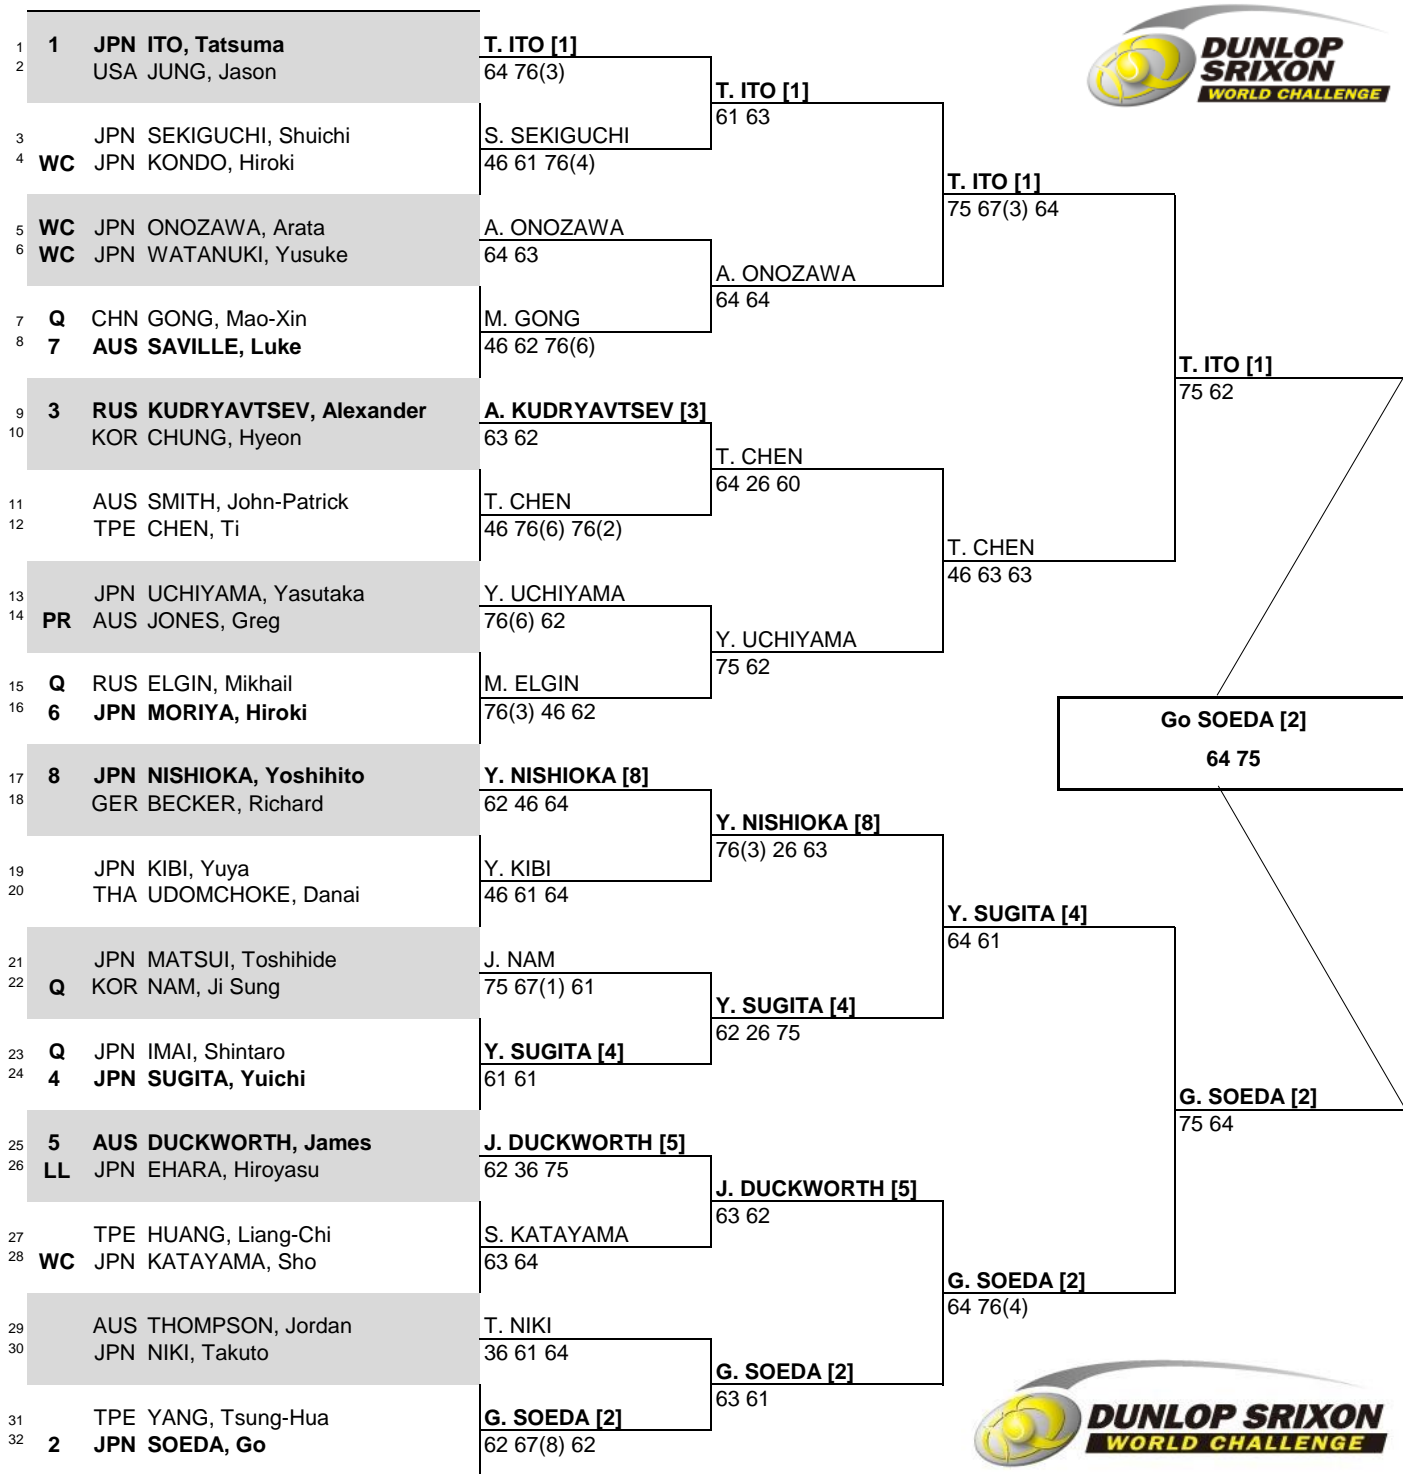

DUNLOP SRIXON WORLD CHALLENGE

CITY, COUNTRY
Toyota, Japan

TOURNAMENT DATES
17-23 November 2014

SURFACE
Carpet, Indoor Synthetic

TOTAL FINANCIAL COMMITMENT
\$40,000

STATUS NAT MAIN DRAW SINGLES

ATP, Inc. © Copyright 2014

SEEDED PLAYERS		RANK	PRIZE MONEY	POINTS	ALTERNATES / LUCKY LOSERS	RETIREMENTS/WALKOVERS
1	ITO, Tatsuma	103	WINNER	\$5,750	80	H. Ehara - (LL)
2	SOEDA, Go	116	FINALIST	\$3,390	48	
3	KUDRYAVTSEV, Alexander	122	SEMI-FINALIST	\$2,010	29	
4	SUGITA, Yuichi	126	QUARTER-FINALIST	\$1,170	15	WITHDRAWALS
5	DUCKWORTH, James	132	SECOND ROUND	\$690	6	J. Millman (Back)
6	MORIYA, Hiroki	146	FIRST ROUND	\$415	0	
7	SAVILLE, Luke	158				
8	NISHIOKA, Yoshihito	164				