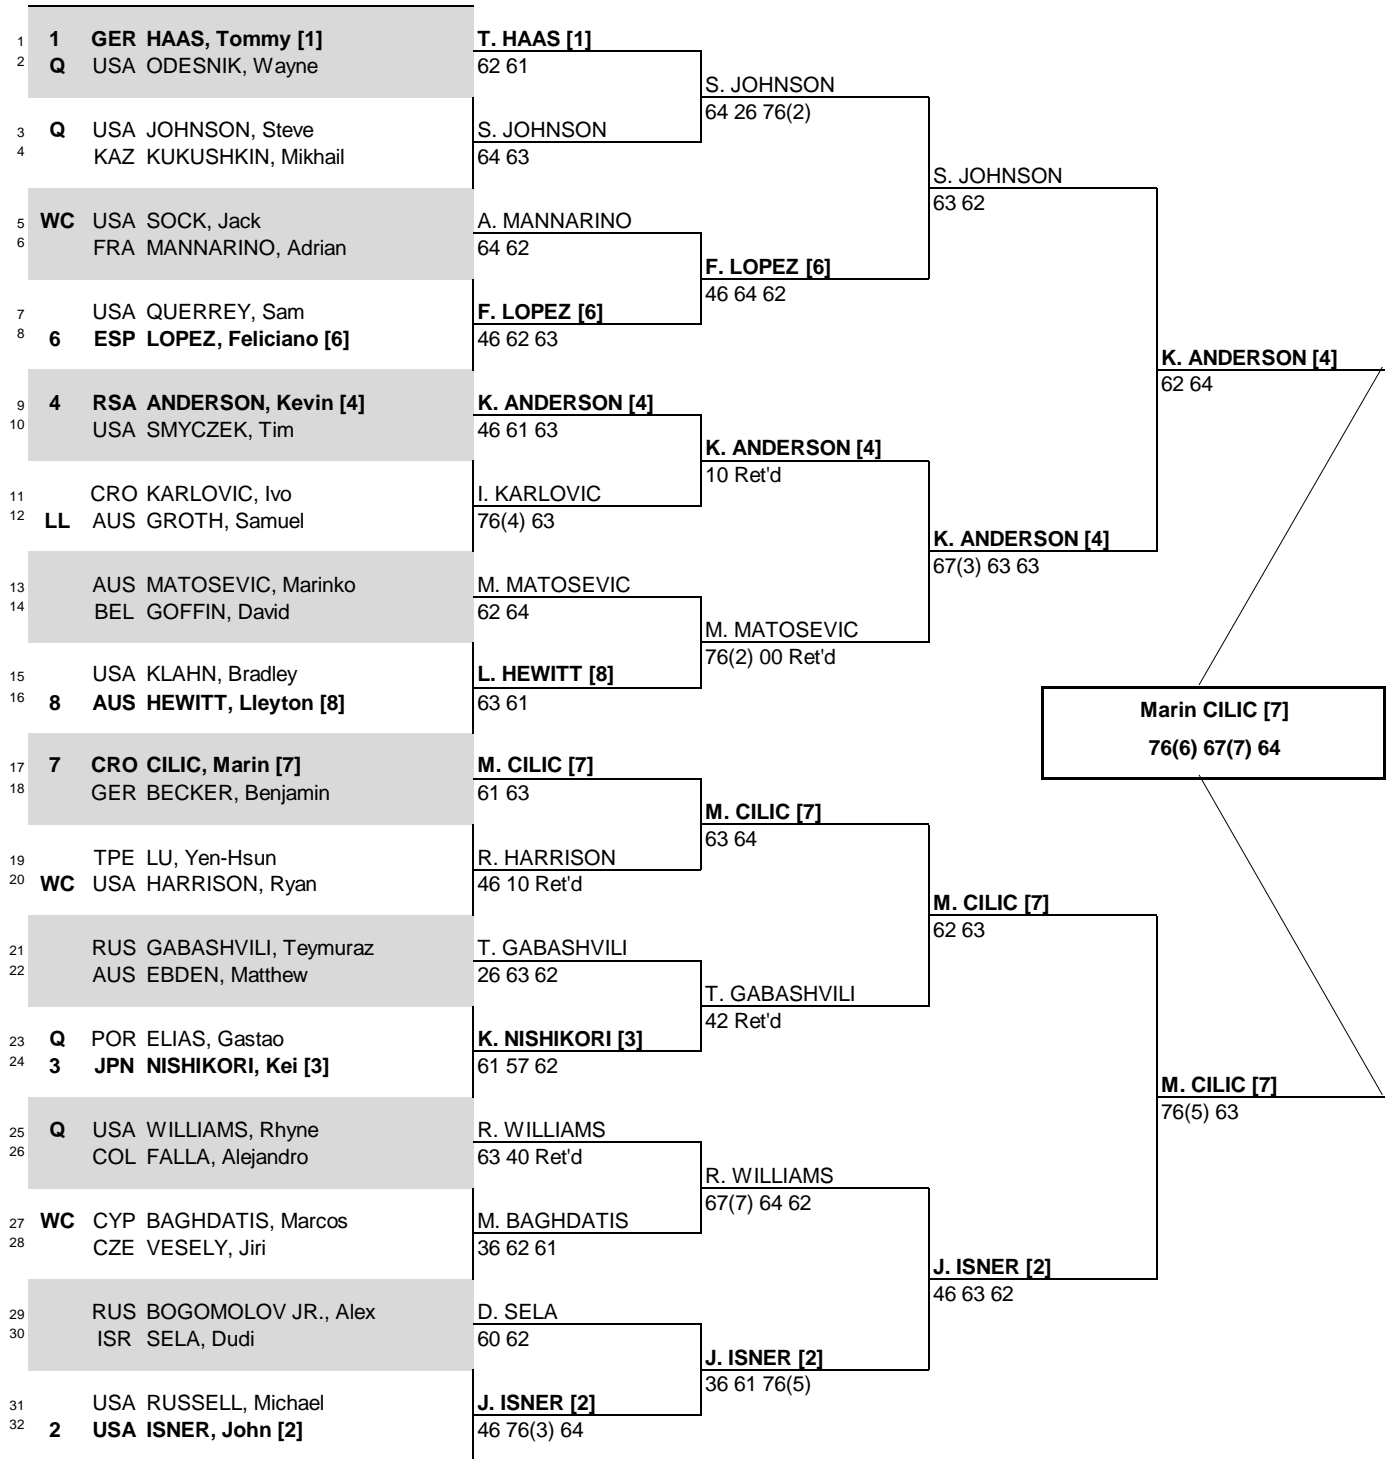

DELRAY BEACH Open by The Venetian® Las Vegas

Delray Beach, USA
 FEBRUARY 17 – 23, 2014
 Hard, Plexipave
 \$539,730

STATUS NAT MAIN DRAW SINGLES

ATP, Inc. © Copyright 2014

SEEDED PLAYERS		RANK	PRIZE MONEY	POINTS	LUCKY LOSERS	REASON	RETIREMENTS/WO	REASON	
1	HAAS, Tommy	12	WINNER	\$81,500	250	S. Groth	V. Pospisil (Back)	A. Falla	
2	ISNER, John	13	FINALIST	\$42,920	150			I. Karlovic	
3	NISHIKORI, Kei	16	SEMI-FINALIST	\$23,250	90			K. Nishikori	
4	ANDERSON, Kevin	22	QUARTER-FINALIST	\$13,245	45			L. Hewitt	
5	POSPISIL, Vasek	25	SECOND ROUND	\$7,805	20			Y. Lu	
6	LOPEZ, Feliciano	26	FIRST ROUND	\$4,625	0				
7	CILIC, Marin	37	FOLLOW LIVE SCORING AT						
8	HEWITT, Lleyton	40	www.ATPWorldTour.com						
LAST DIRECT ACCEPTANCE			Bradley Klahn- 95			ATP SUPERVISOR(S)		Mark Darby	