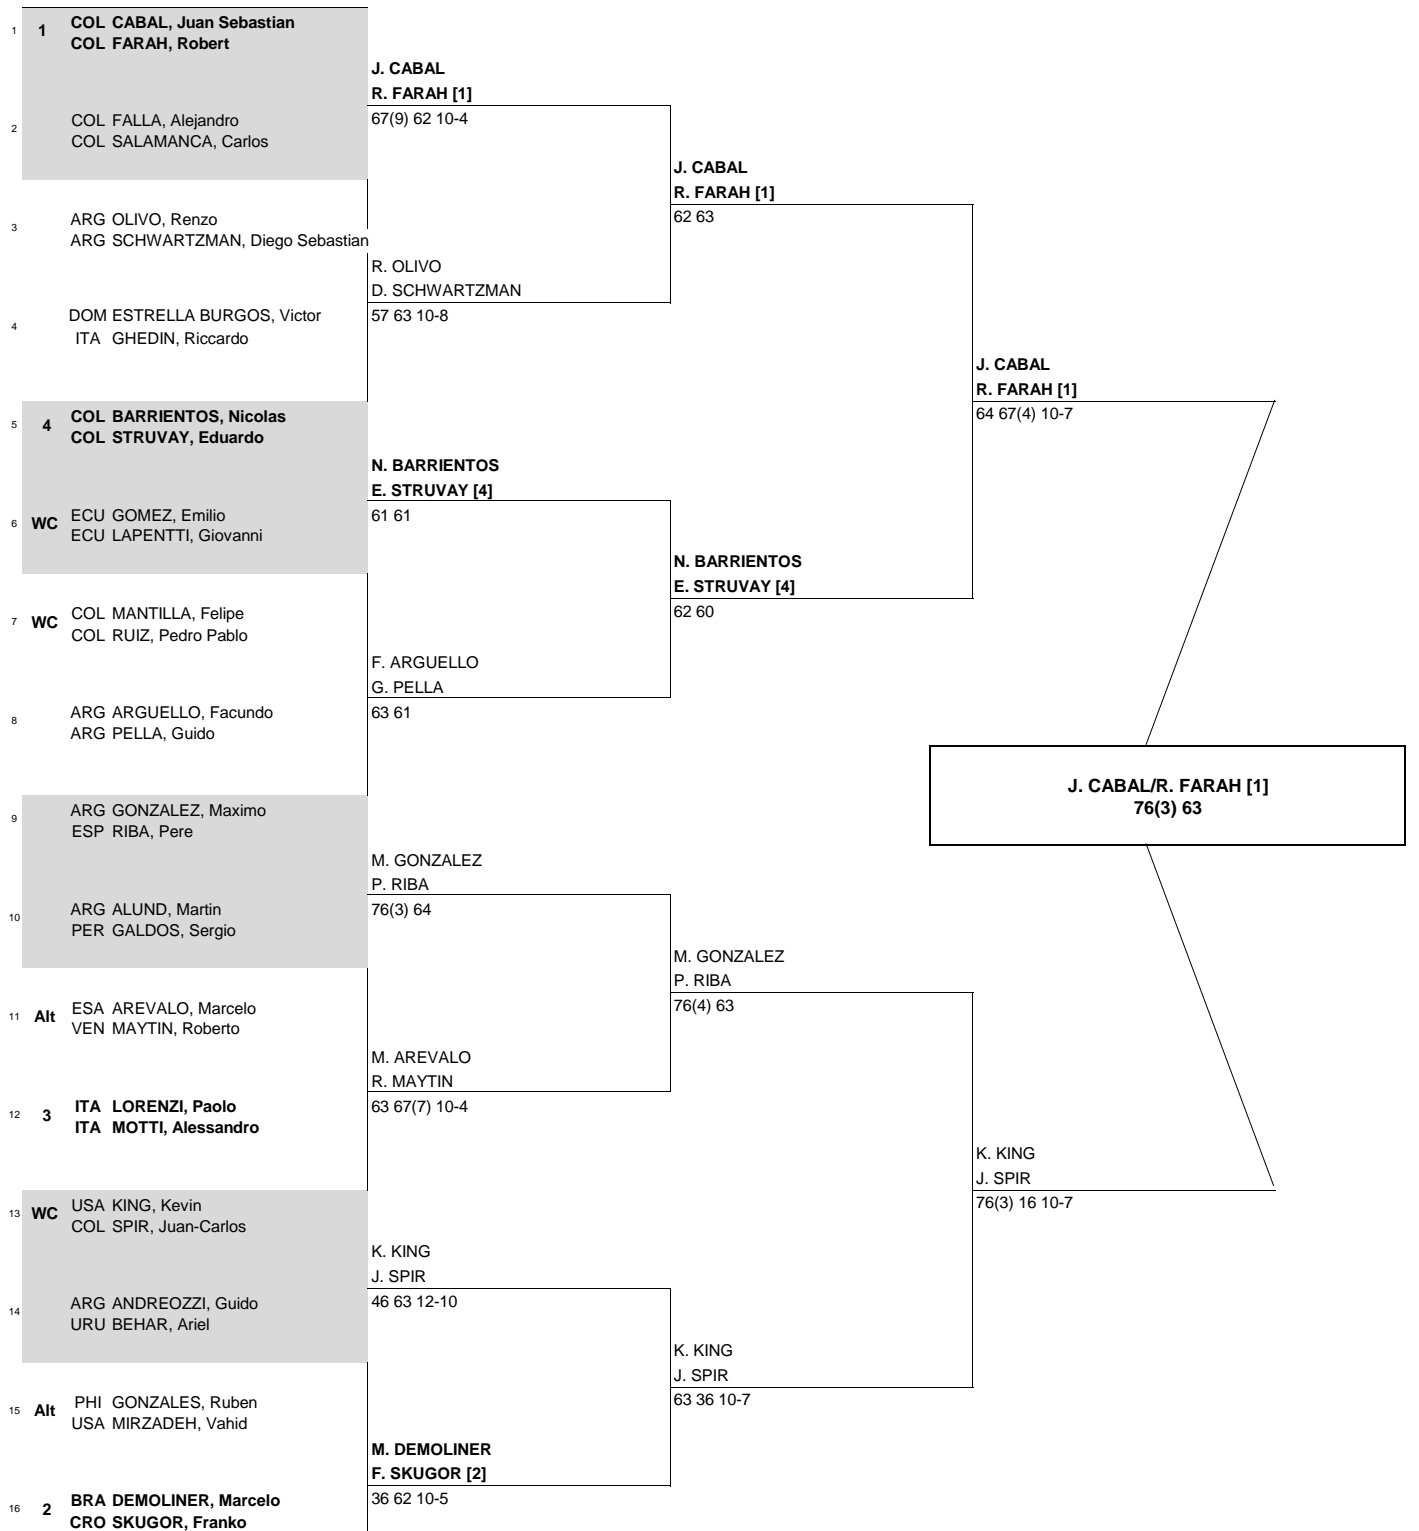

STATUS NAT. MAIN DRAW DOUBLES

ATP Tour © Copyright 2014

	SEEDED TEAMS	RANK	PRIZE MONEY (PER TEAM)	POINTS	ALTERNATES	REASON	RETIREMENTS/WALKOVERS	REASON
1	CABAL, Juan Sebastian / FARAH, Robert	86	WINNER	\$2,480	80	M. Arevalo / R. Maytin	J.Souza	Shoulder
2	DEMOLINER, Marcelo / SKUGOR, Franko	212	FINALIST	\$1,440	48	V. Mirzadeh / R. Gonzales	G.Cleazar	Stomach
3	LORENZI, Paolo / MOTTI, Alessandro	244	SEMI-FINALIST	\$860	29			
4	BARRIENTOS, Nicolas / STRUVAY, Eduardo	314	QUARTER-FINALIST	\$510	15			
	FOLLOW LIVE SCORING AT <a href="http://www.ATPWorldTour.com">www.ATPWorldTour.com</a>		FIRST ROUND	\$290	0			
					LAST DIRECT ACCEPTANCE:	Andreozi-Behar (342)	CHALLENGER SUPERVISOR:	Damian Steiner