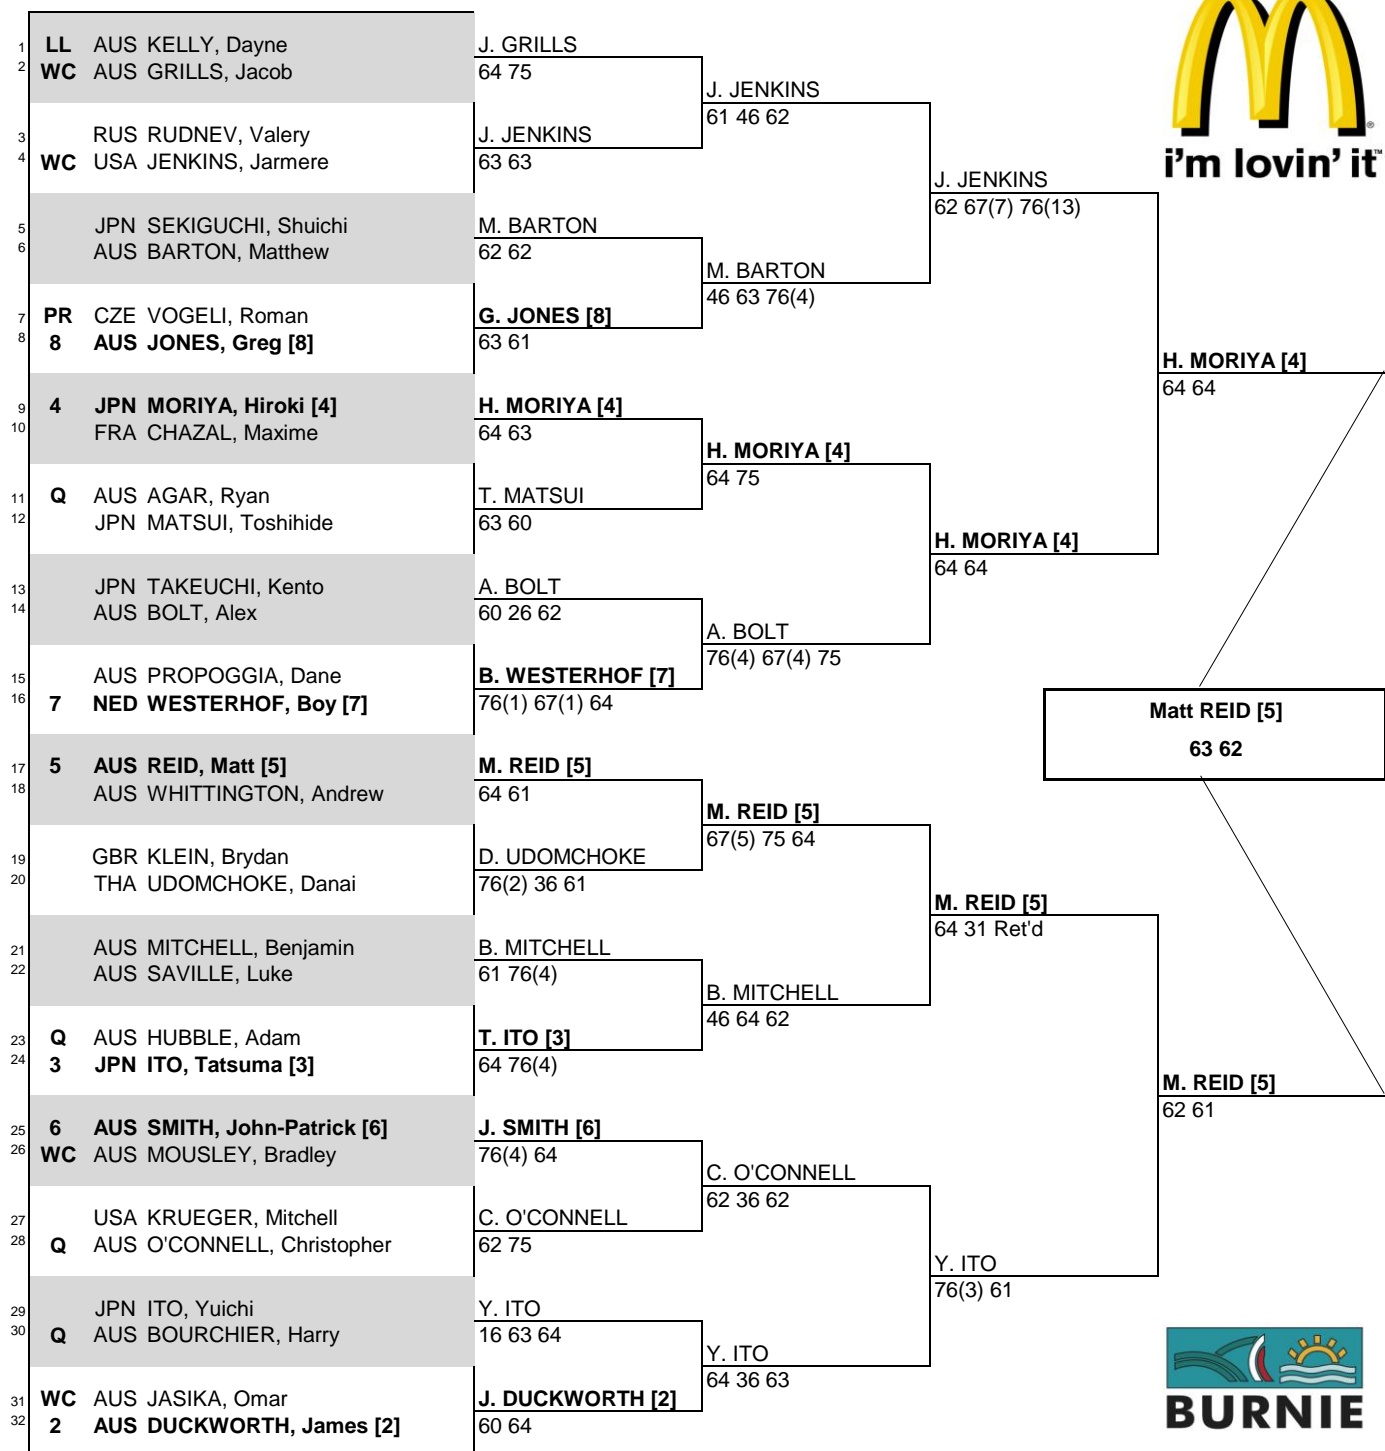

STATUS	NAT	MAIN DRAW SINGLES					
--------	-----	-------------------	--	--	--	--	--

ATP, Inc. © Copyright 2014

SEEDED PLAYERS	RANK	PRIZE MONEY	POINTS	LUCKY LOSERS	REASON	RETIREMENTS/WO	REASON
1 KLAHN, Bradley	93	WINNER	\$7,200	80	D. Kelly	B. Klahn (wrist pain)	B. Mitchell
2 DUCKWORTH, James	133	FINALIST	\$4,240	48			
3 ITO, Tatsuma	156	SEMI-FINALIST	\$2,510	29			
4 MORIYA, Hiroki	204	QUARTER-FINALIST	\$1,460	15			
5 REID, Matt	227	SECOND ROUND	\$860	7			
6 SMITH, John-Patrick	229	FIRST ROUND	\$520	0			
7 WESTERHOF, Boy	240	FOLLOW LIVE SCORING AT					
8 JONES, Greg	259	www.ATPWorldTour.com					
LAST DIRECT ACCEPTANCE		Kento Takeuchi (569)		ATP SUPERVISOR(S)		Andrei Kornilov/Scott Ray	