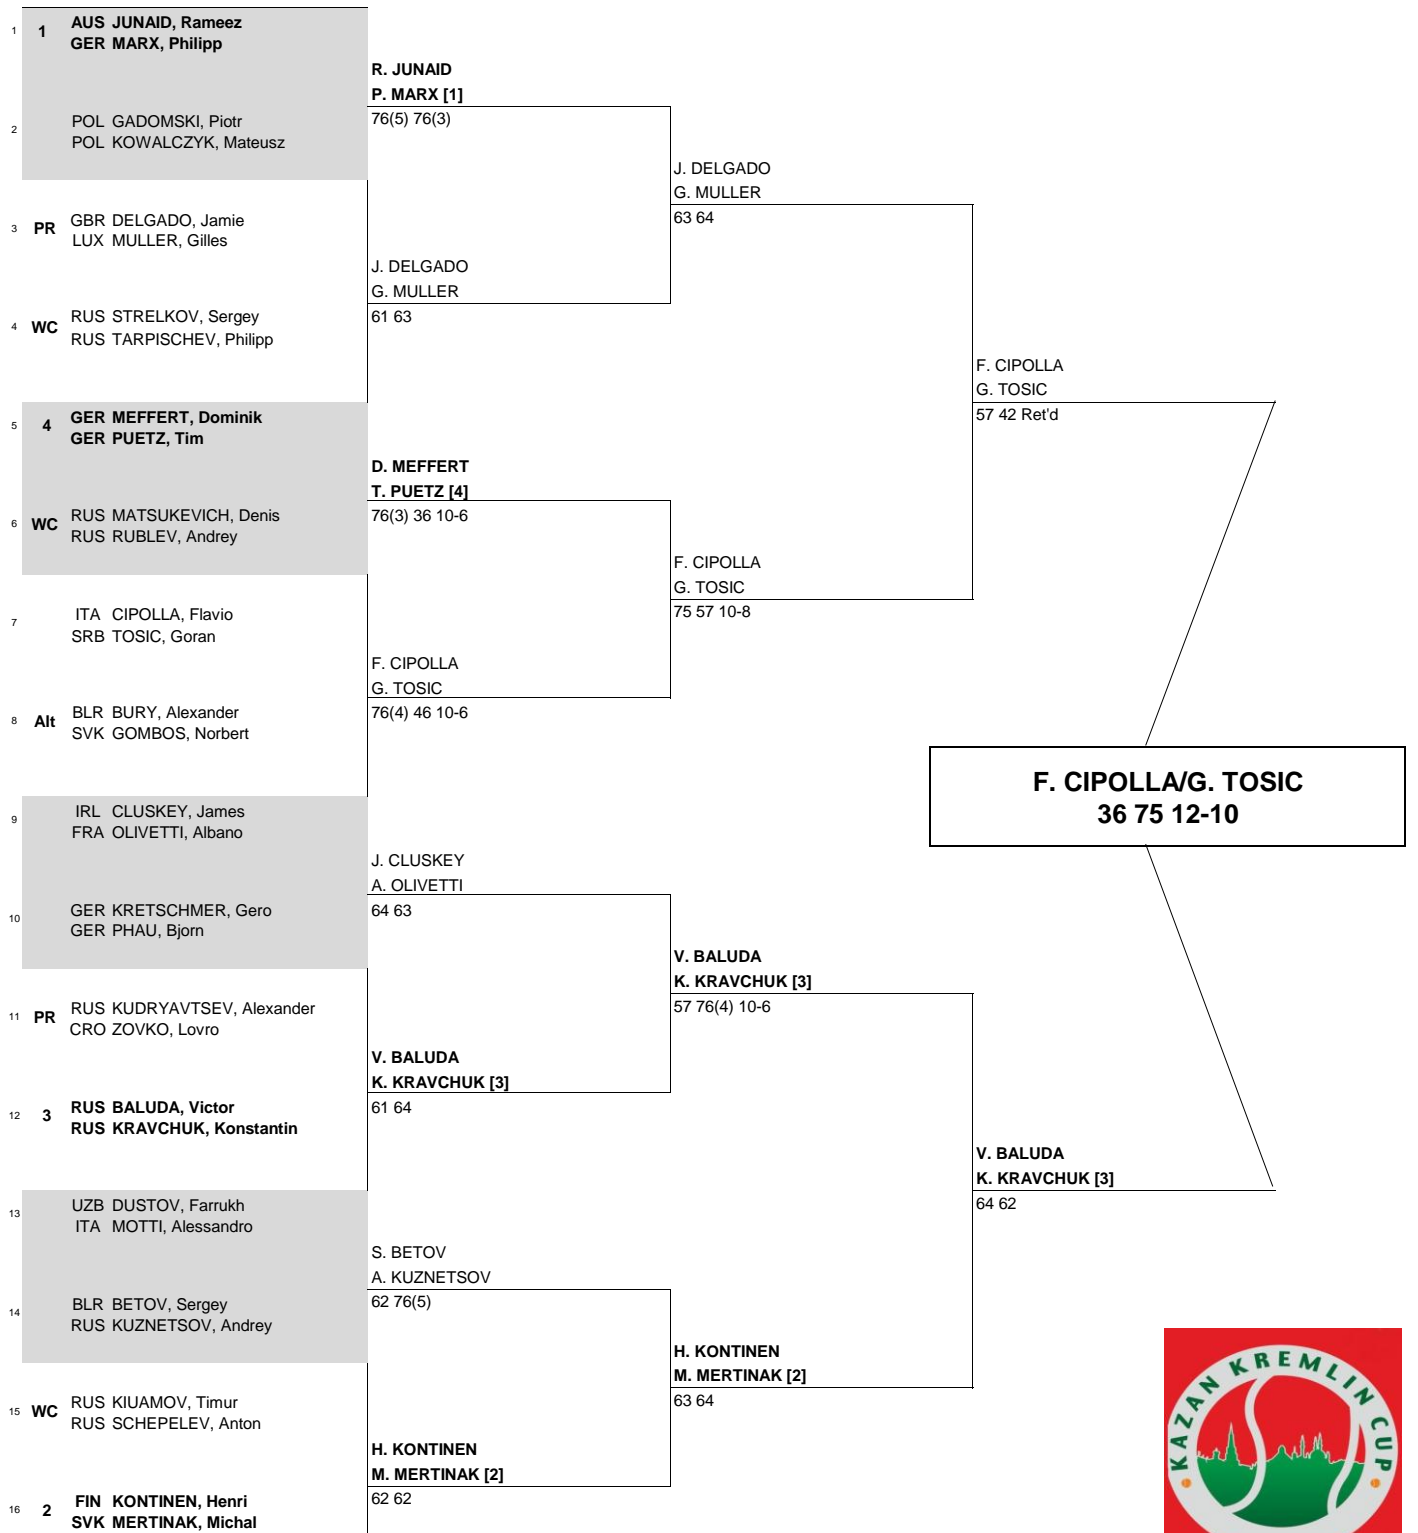

STATUS NAT. MAIN DRAW DOUBLES

ATP Tour © Copyright 2014

	SEEDED TEAMS	RANK	PRIZE MONEY (PER TEAM)	POINTS	ALTERNATES	REASON	RETIREMENTS/WALKOVERS	REASON
1	JUNAID, Rameez / MARX, Philipp	157	WINNER \$4,650	100	A. Bury / N. Gombos	J. Zopp (low back)	J. Delgado / G. Muller	J. Delgado (right calf)
2	KONTINEN, Henri / MERTINAK, Michal	171	FINALIST \$2,700	60				
3	BALUDA, Victor / KRAVCHUK, Konstantin	262	SEMI-FINALIST \$1,620	35				
4	MEFFERT, Dominik / PUETZ, Tim	285	QUARTER-FINALIST \$960	18				
	FOLLOW LIVE SCORING AT <a href="http://www.ATPWorldTour.com">www.ATPWorldTour.com</a>							
			FIRST ROUND \$540	0				
					LAST DIRECT ACCEPTANCE:	J.CLUSKEY / A.OLIVETTI - 337	CHALLENGER SUPERVISOR:	Stephane CRETOIS