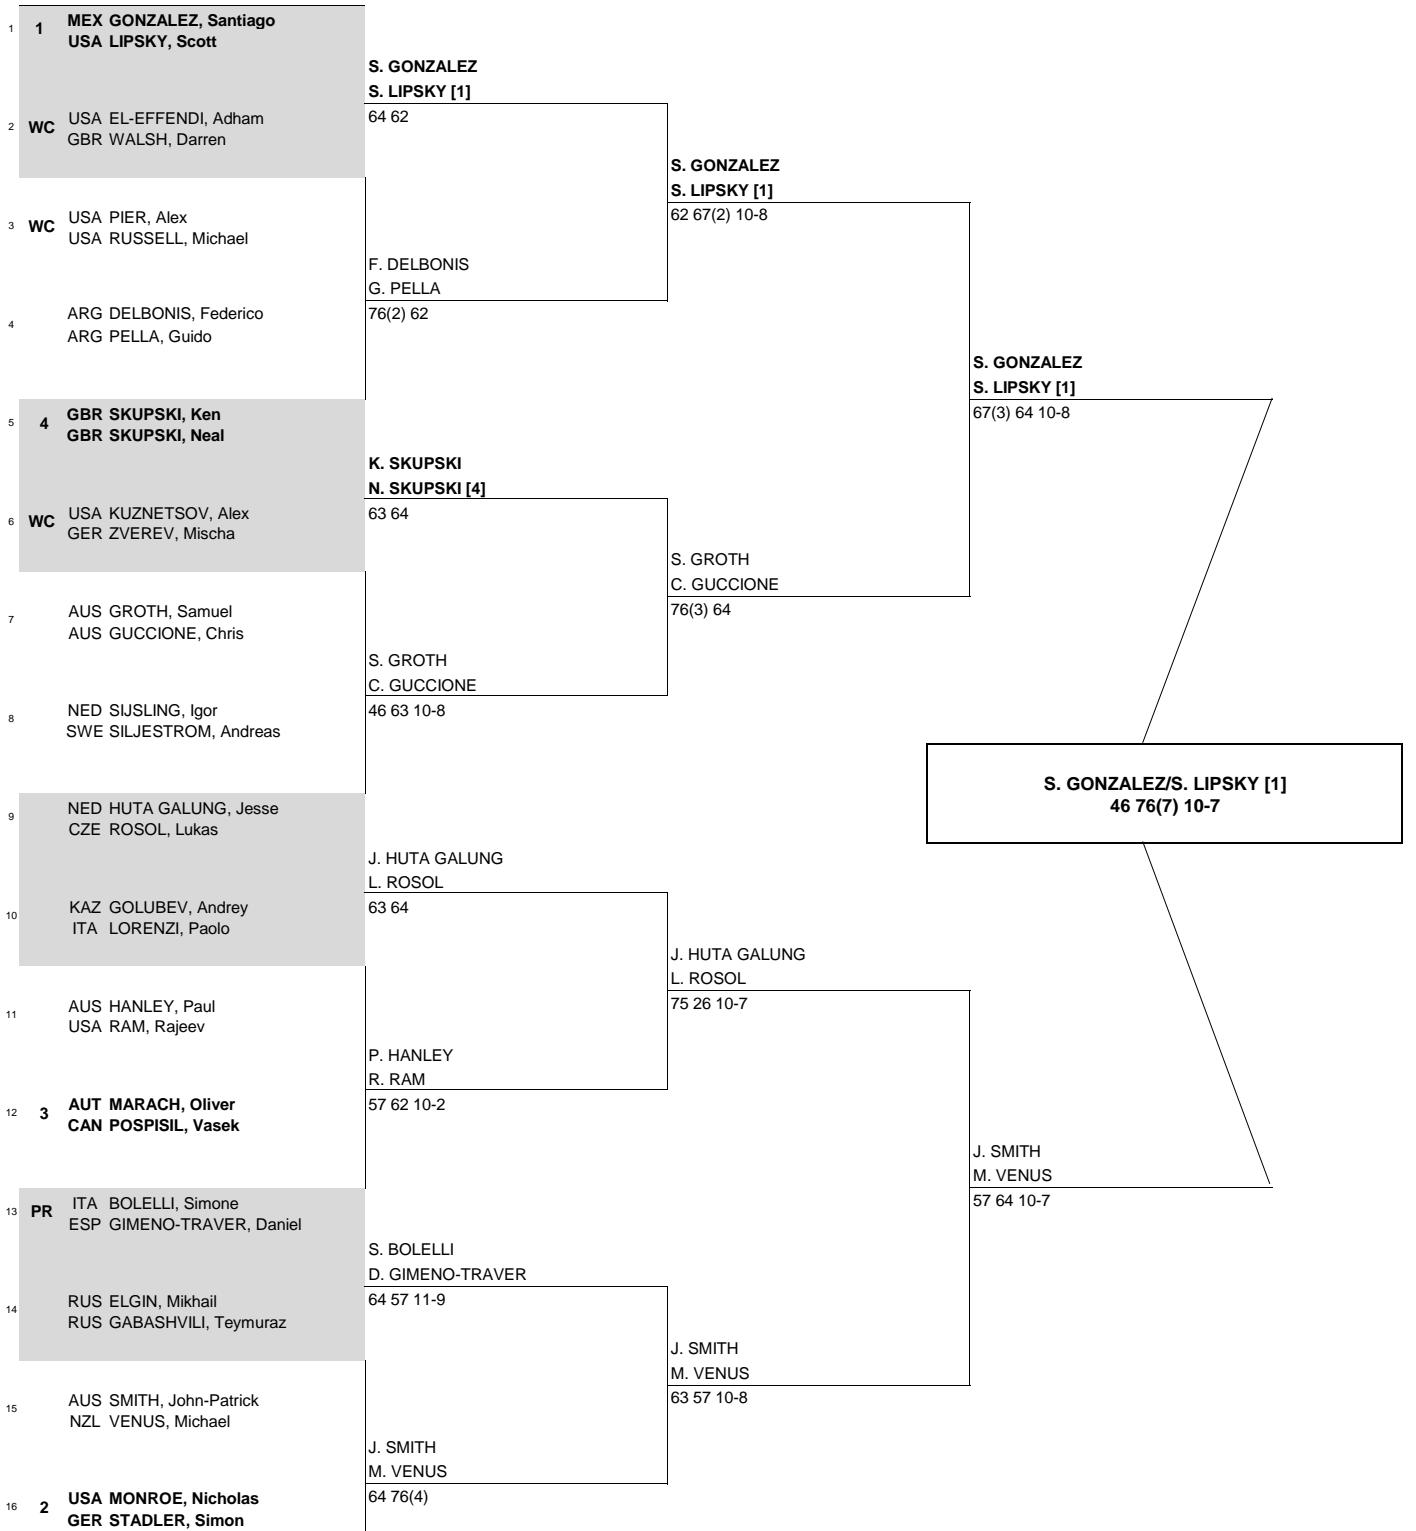

STATUS NAT. MAIN DRAW DOUBLES

ATP Tour © Copyright 2014

	SEEDED TEAMS	RANK	PRIZE MONEY (PER TEAM)	POINTS	ALTERNATES	REASON	RETIREMENTS/WALKOVERS	REASON
1	GONZALEZ, Santiago / LIPSKY, Scott	69	WINNER \$7,750	125				
2	MONROE, Nicholas / STADLER, Simon	115	FINALIST \$4,500	75				
3	MARACH, Oliver / POSPISIL, Vasek	125	SEMI-FINALIST \$2,700	45				
4	SKUPSKI, Ken / SKUPSKI, Neal	138	QUARTER-FINALIST \$1,600	25				
	FOLLOW LIVE SCORING AT www.ATPWorldTour.com		FIRST ROUND \$900	0				
					LAST DIRECT ACCEPTANCE:	Hanley/Ram - 170	CHALLENGER SUPERVISOR:	Carlos Sanches