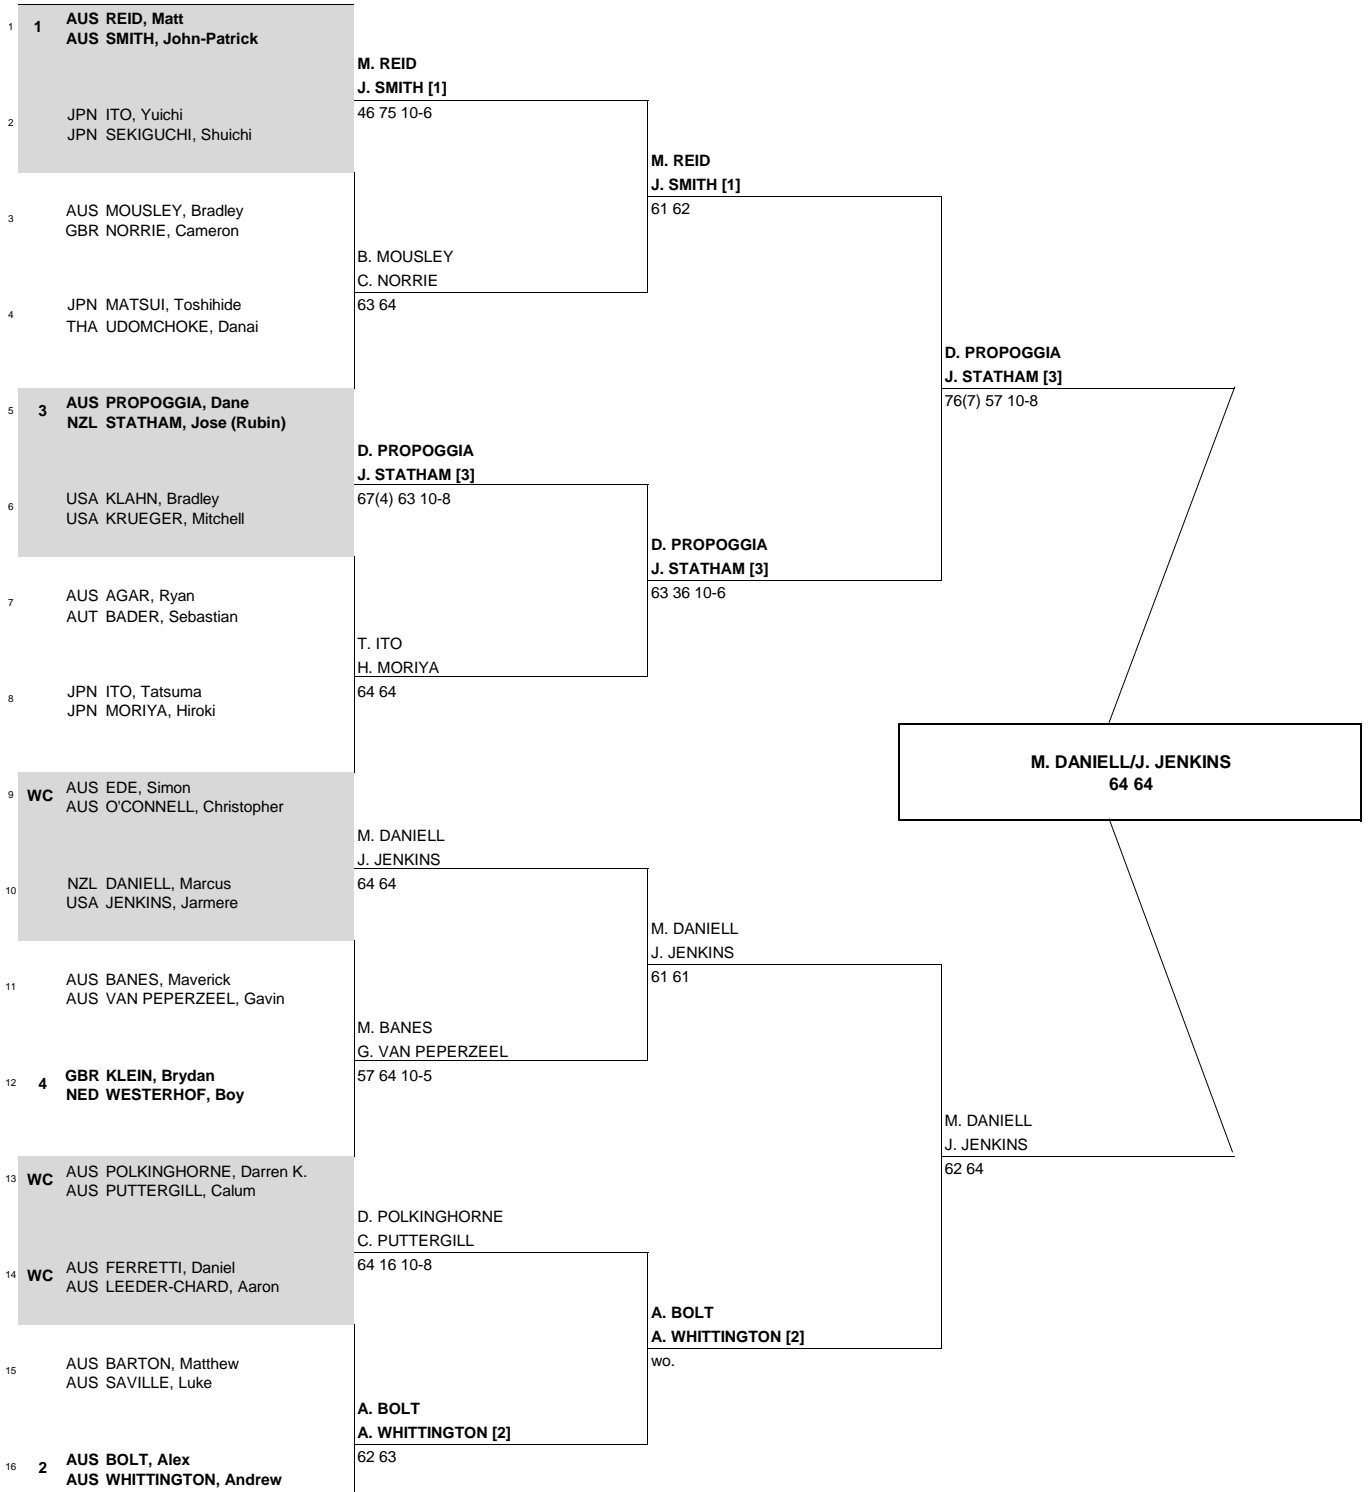

CHARLES STURT ADELAIDE INTERNATIONAL
 West Lakes, Adelaide Australia
 3-9 February 2014
 Hard, Plexipave
 \$50,000

CHARLES STURT ADELAIDE INTERNATIONAL

STATUS NAT. MAIN DRAW DOUBLES

ATP Tour © Copyright 2014

	SEEDED TEAMS	RANK	PRIZE MONEY (PER TEAM)		POINTS	ALTERNATES	REASON	RETIREMENTS/WALKOVERS	REASON
1	REID, Matt / SMITH, John-Patrick	204	WINNER	\$3,100	80			D. Polkinghorne / C. Puttergill	C. Puttergill (Rigth ankle)
2	BOLT, Alex / WHITTINGTON, Andrew	219	FINALIST	\$1,800	48				
3	PROPOGGIA, Dane / STATHAM, Jose (Rubin)	283	SEMI-FINALIST	\$1,080	29				
4	KLEIN, Brydan / WESTERHOF, Boy	344	QUARTER-FINALIST	\$640	15				
	FOLLOW LIVE SCORING AT www.ATPWorldTour.com		FIRST ROUND	\$360	0				
LAST DIRECT ACCEPTANCE:						MOUSLEY, B/ NORRIE, C (1563)	CHALLENGER SUPERVISOR	Andrei Kornilov	