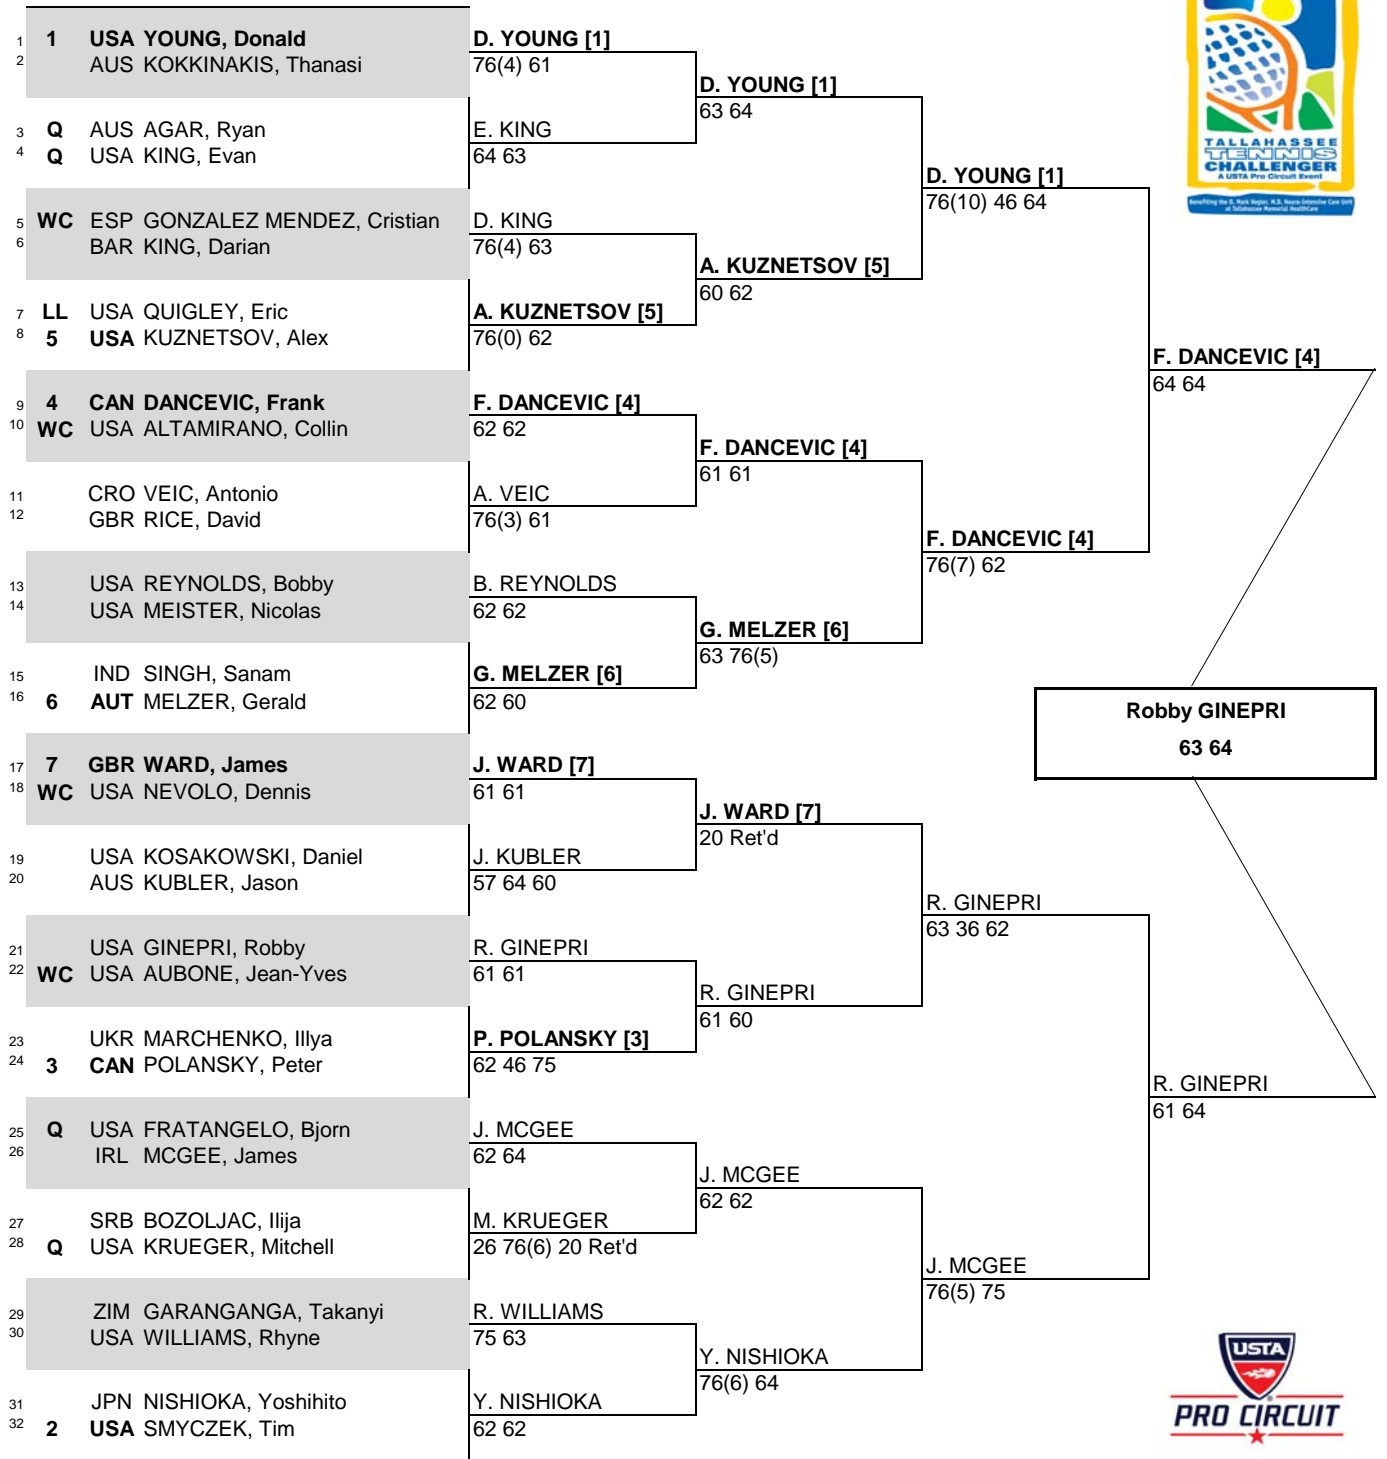

Tallahassee Tennis Challenger

CITY, COUNTRY: Tallahassee, FL, USA | TOURNAMENT DATES: 28 Apr - 3 May 2014 | SURFACE: Green Clay, HarTru | TOTAL FINANCIAL COMMITMENT: \$50,000

STATUS NAT MAIN DRAW SINGLES

ATP, Inc. © Copyright 2014

SEEDED PLAYERS	RANK	PRIZE MONEY	POINTS	LUCKY LOSERS	REASON	RETIREMENTS/WO	REASON	
1 YOUNG, Donald	74	WINNER	\$7,200	80	E. Quigley	N. Kyrgios (Groin)	I. Bozoljac J. Kubler	Left foot Left knee
2 SMYCZEK, Tim	106	FINALIST	\$4,240	48				
3 POLANSKY, Peter	137	SEMI-FINALIST	\$2,510	29				
4 DANCEVIC, Frank	139	QUARTER-FINALIST	\$1,460	15				
5 KUZNETSOV, Alex	145	SECOND ROUND	\$860	7				
6 MELZER, Gerald	148	FIRST ROUND	\$520	0				
7 WARD, James	153	FOLLOW LIVE SCORING AT www.ATPWorldTour.com						
8 KYRGIOS, Nick	171							
LAST DIRECT ACCEPTANCE		Thanasi Kokkinakis 415			ATP SUPERVISOR(S)		Michael Loo	