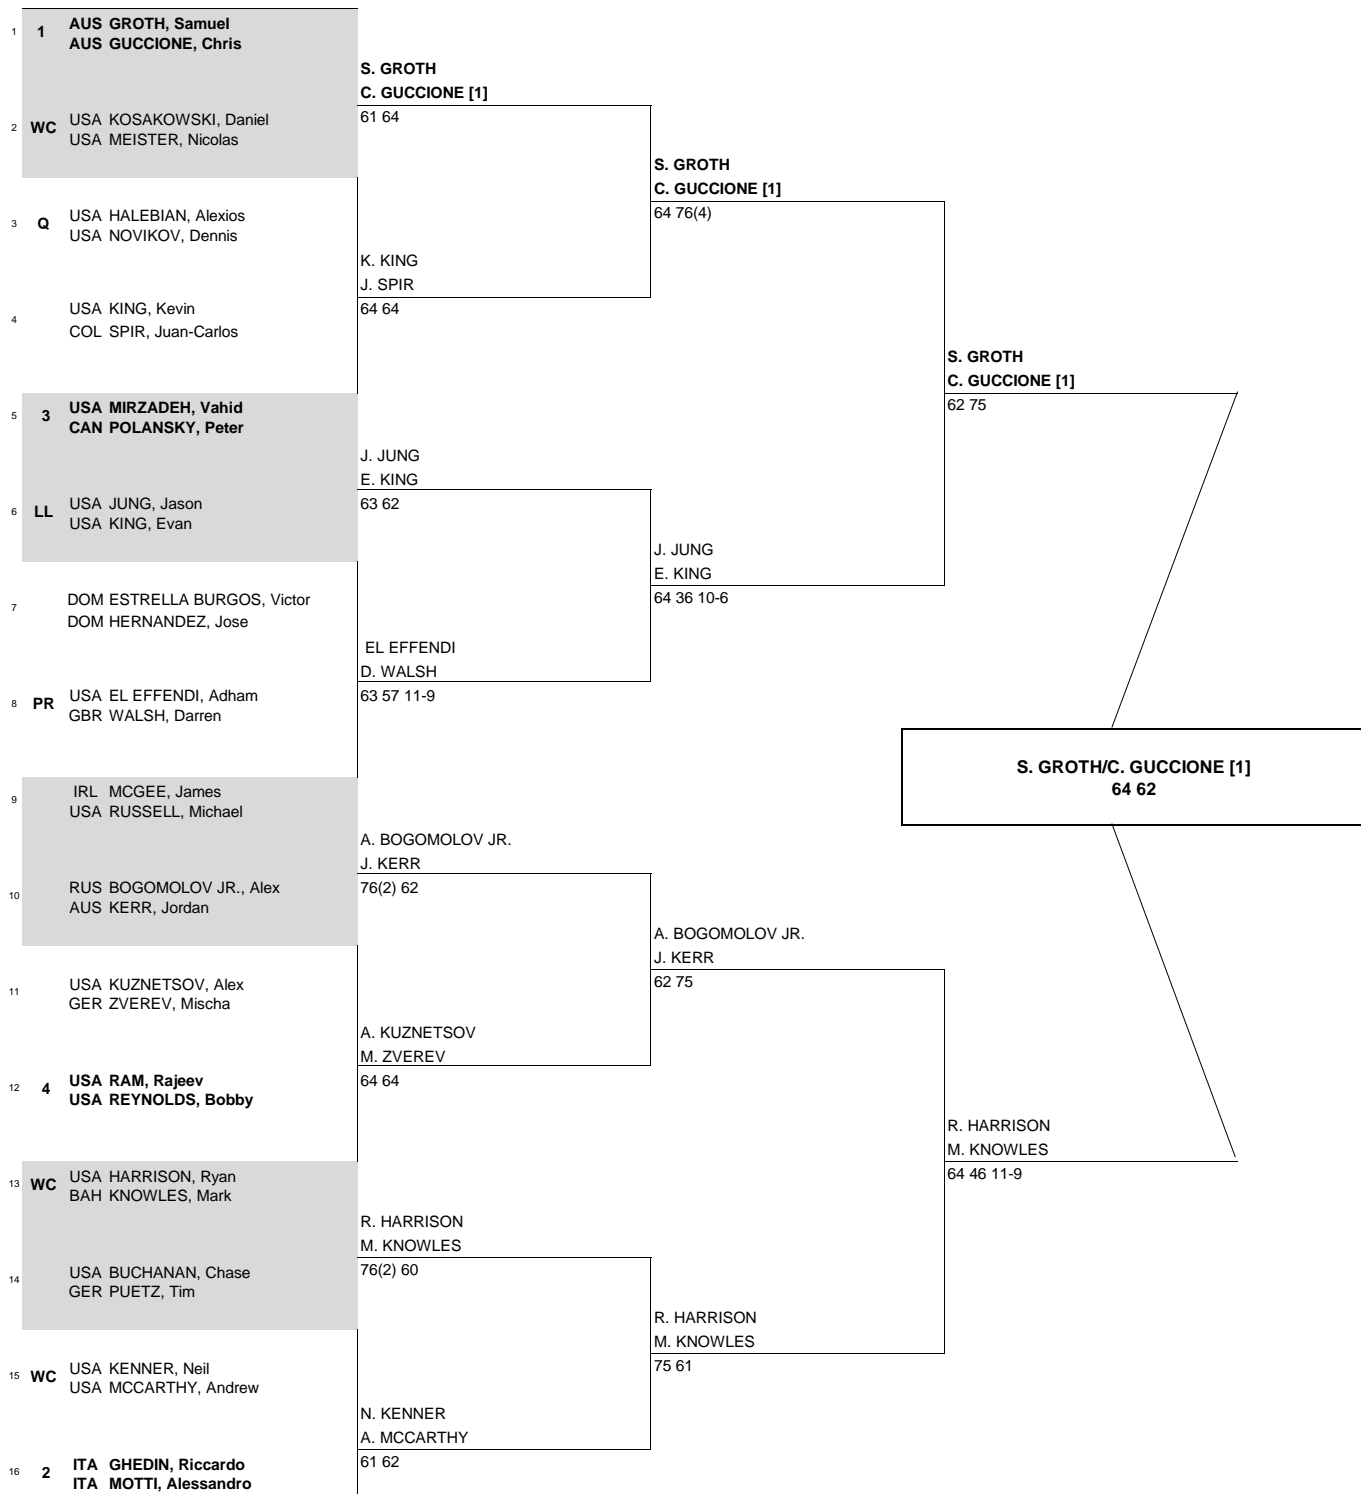

STATUS NAT. MAIN DRAW DOUBLES

ATP Tour © Copyright 2014

	SEEDED TEAMS	RANK	PRIZE MONEY (PER TEAM)	POINTS	LUCKY LOSERS	REASON	RETIREMENTS/WALKOVERS	REASON
1	GROTH, Samuel / GUCCIONE, Chris	162	WINNER \$6,200	100	J. Jung / E. King	I. Endara (Right arm)		
2	GHEDIN, Riccardo / MOTTI, Alessandro	308	FINALIST \$3,600	60				
3	MIRZADEH, Vahid / POLANSKY, Peter	321	SEMI-FINALIST \$2,160	35				
4	RAM, Rajeev / REYNOLDS, Bobby	430	QUARTER-FINALIST \$1,280	18				
FOLLOW LIVE SCORING AT www.ATPWorldTour.com			FIRST ROUND	\$720	0			
LAST DIRECT ACCEPTANCE:						EL EFFENDI / WALSH - 713	CHALLENGER SUPERVISOR	Keith L. Crossland