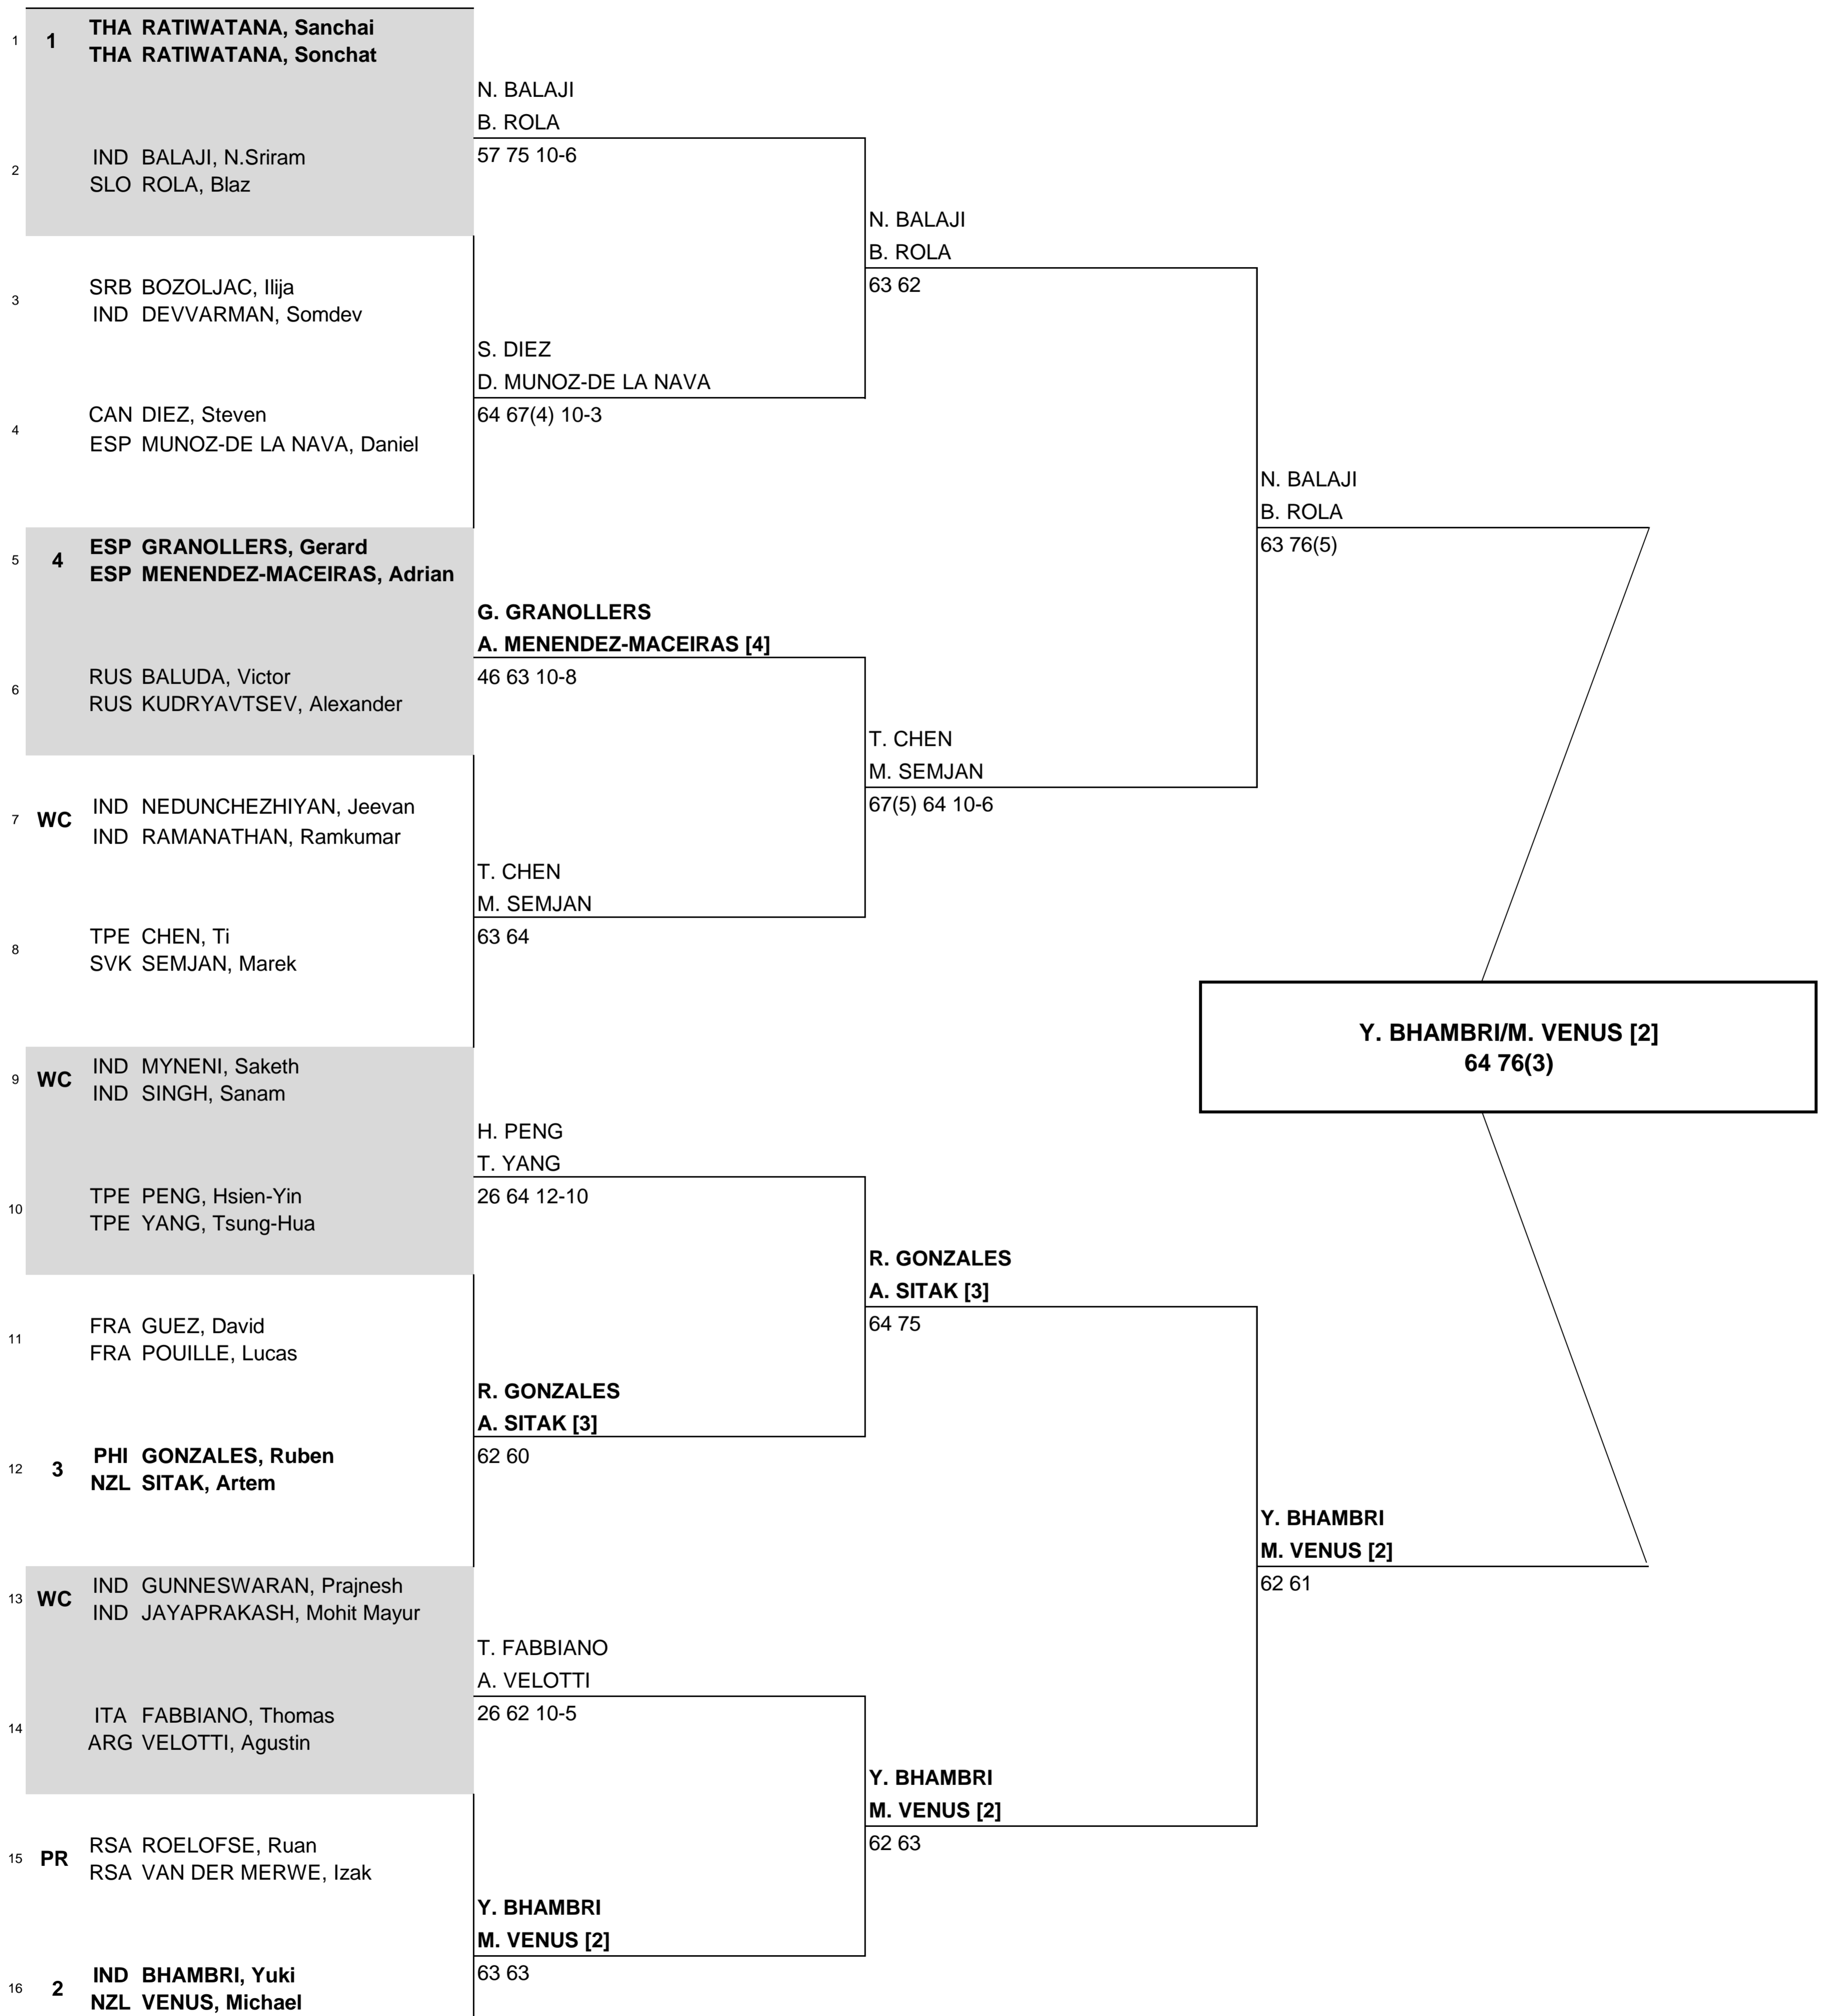

STATUS NAT. MAIN DRAW DOUBLES

ATP Tour © Copyright 2014

	SEEDED TEAMS	RANK	PRIZE MONEY (PER TEAM)	POINTS	ALTERNATES	REASON	RETIREMENTS/WALKOVERS	REASON
1	RATIWATANA, Sanchai / RATIWATANA, Sonchat	210	WINNER	\$3,100	80			
2	BHAMBRI, Yuki / VENUS, Michael	270	FINALIST	\$1,800	48			
3	GONZALES, Ruben / SITAK, Artem	326	SEMI-FINALIST	\$1,080	29			
4	GRANOLLERS, Gerard / MENENDEZ-MACEIRAS, Adrian	366	QUARTER-FINALIST	\$640	15			
FOLLOW LIVE SCORING AT <a href="http://www.ATPWorldTour.com">www.ATPWorldTour.com</a>					FIRST ROUND	\$360	0	
					LAST DIRECT ACCEPTANCE:	Chen/Semjan - 418	CHALLENGER SUPERVISOR	Nitin Kannamwar