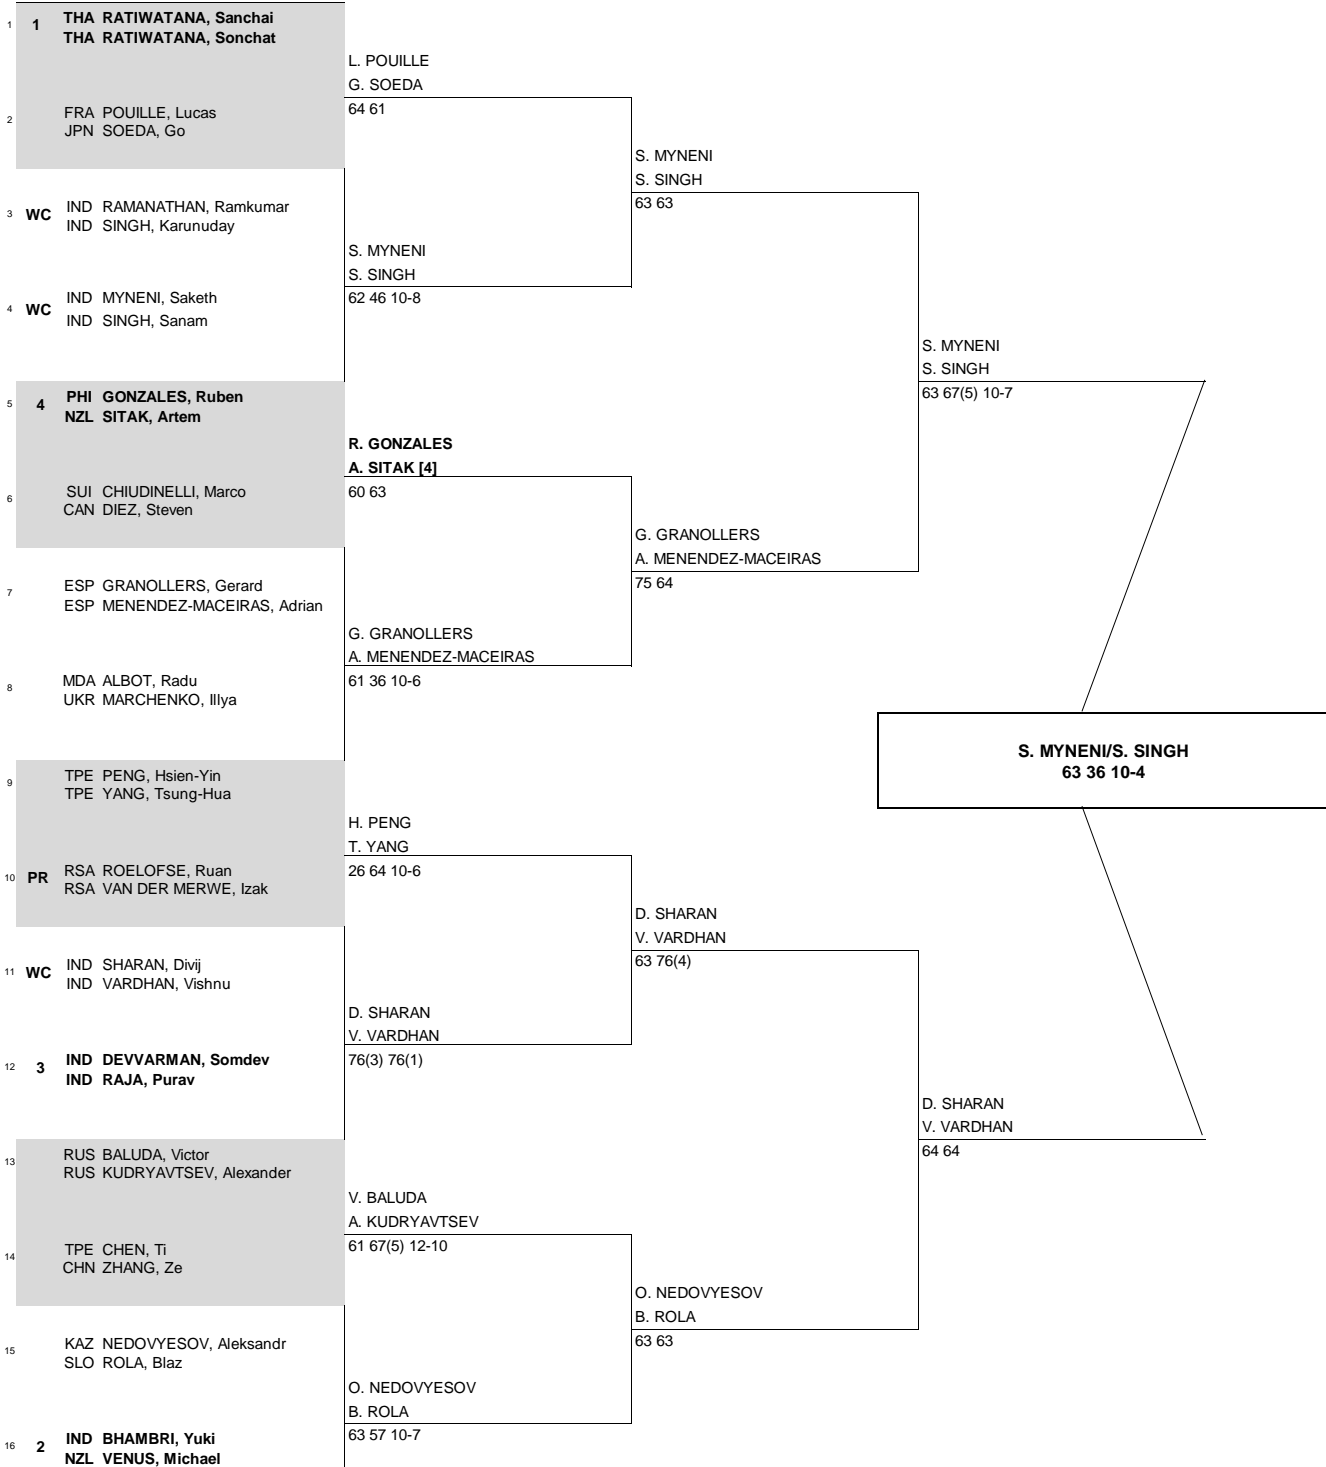

STATUS NAT. MAIN DRAW DOUBLES

ATP Tour © Copyright 2014

	SEEDED TEAMS	RANK	PRIZE MONEY (PER TEAM)	POINTS	ALTERNATES	REASON	RETIREMENTS/WALKOVERS	REASON
1	RATIWATANA, Sanchai / RATIWATANA, Sonchat	210	WINNER \$3100.0	80				
2	BHAMBRI Yuki / VENUS, Michael	271	FINALIST \$1800.0	48				
3	DEVVARMAN, Somdev / RAJA, Purav	273	SEMI-FINALIST \$1080.0	29				
4	GONZALES, Ruben / SITAK, Artem	322	QUARTER-FINALIST \$640.0	15				
FOLLOW LIVE SCORING AT www.ATPWorldTour.com			FIRST ROUND	\$360.0	0			
LAST DIRECT ACCEPTANCE:					Baluda/Kudryavtsev - 398	CHALLENGER SUPERVISOR	Hans-Juergen Ochs	