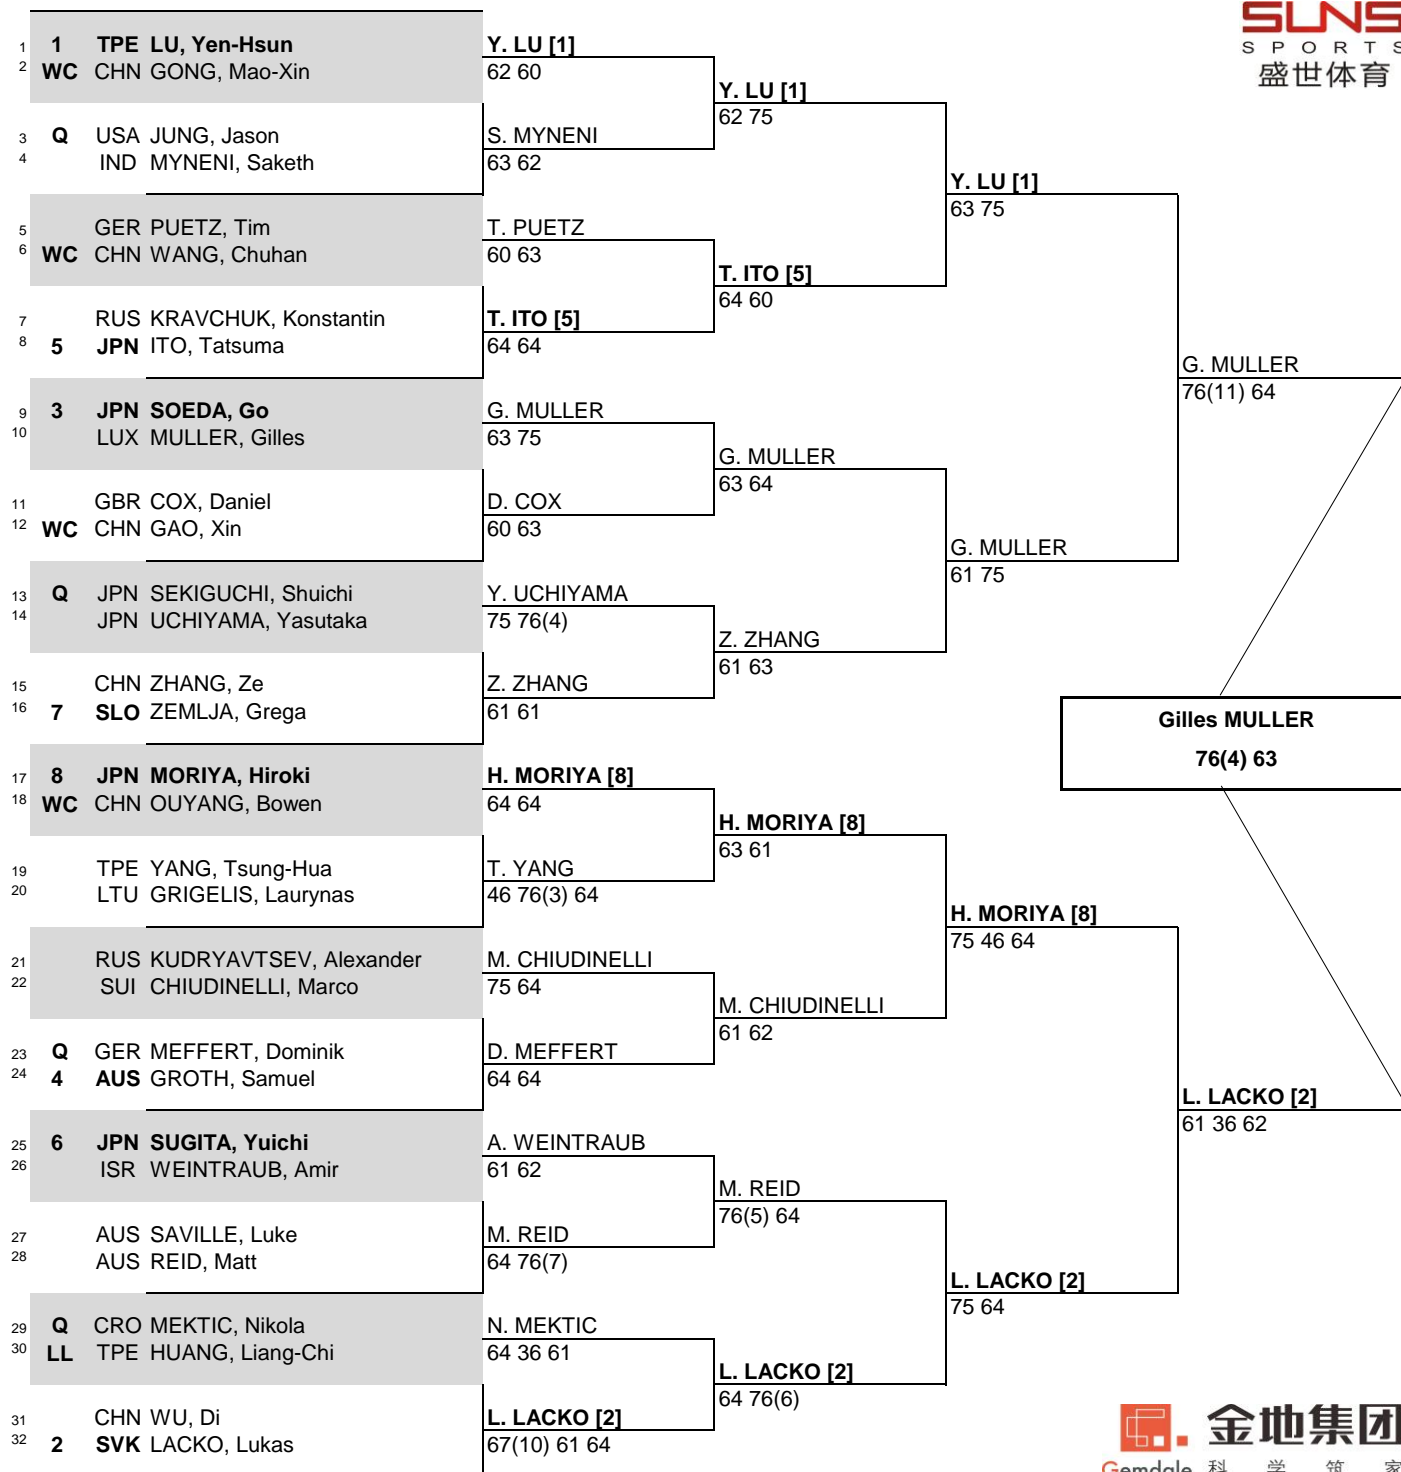

弘金地网球俱乐部
GRAND GEMDALE TENNIS CLUB

Gemdale ATP Challenger

CITY, COUNTRY
Shenzhen, China

TOURNAMENT DATES
21-27 April 2014

SURFACE
Hard

TOTAL FINANCIAL COMMITMENT
\$50,000

MAIN DRAW SINGLES

ATP, Inc. © Copyright 2014

SEEDED PLAYERS	RANK	PRIZE MONEY	POINTS	LUCKY LOSERS	REASON	RETIREMENTS/WO	REASON
1 LU, Yen-Hsun	52	WINNER	\$7,200	90	L. Huang		
2 LACKO, Lukas	98	FINALIST	\$4,240	55			
3 SOEDA, Go	136	SEMI-FINALIST	\$2,510	33			
4 GROTH, Samuel	138	QUARTER-FINALIST	\$1,460	17			
5 ITO, Tatsuma	145	SECOND ROUND	\$860	8			
6 SUGITA, Yuichi	149	FIRST ROUND	\$520	0			
7 ZEMLJA, Grega	164	FOLLOW LIVE SCORING AT					
8 MORIYA, Hiroki	174	www.ATPWorldTour.com					
LAST DIRECT ACCEPTANCE		L.Saville 278		ATP SUPERVISOR(S)		Ed Hardisty	