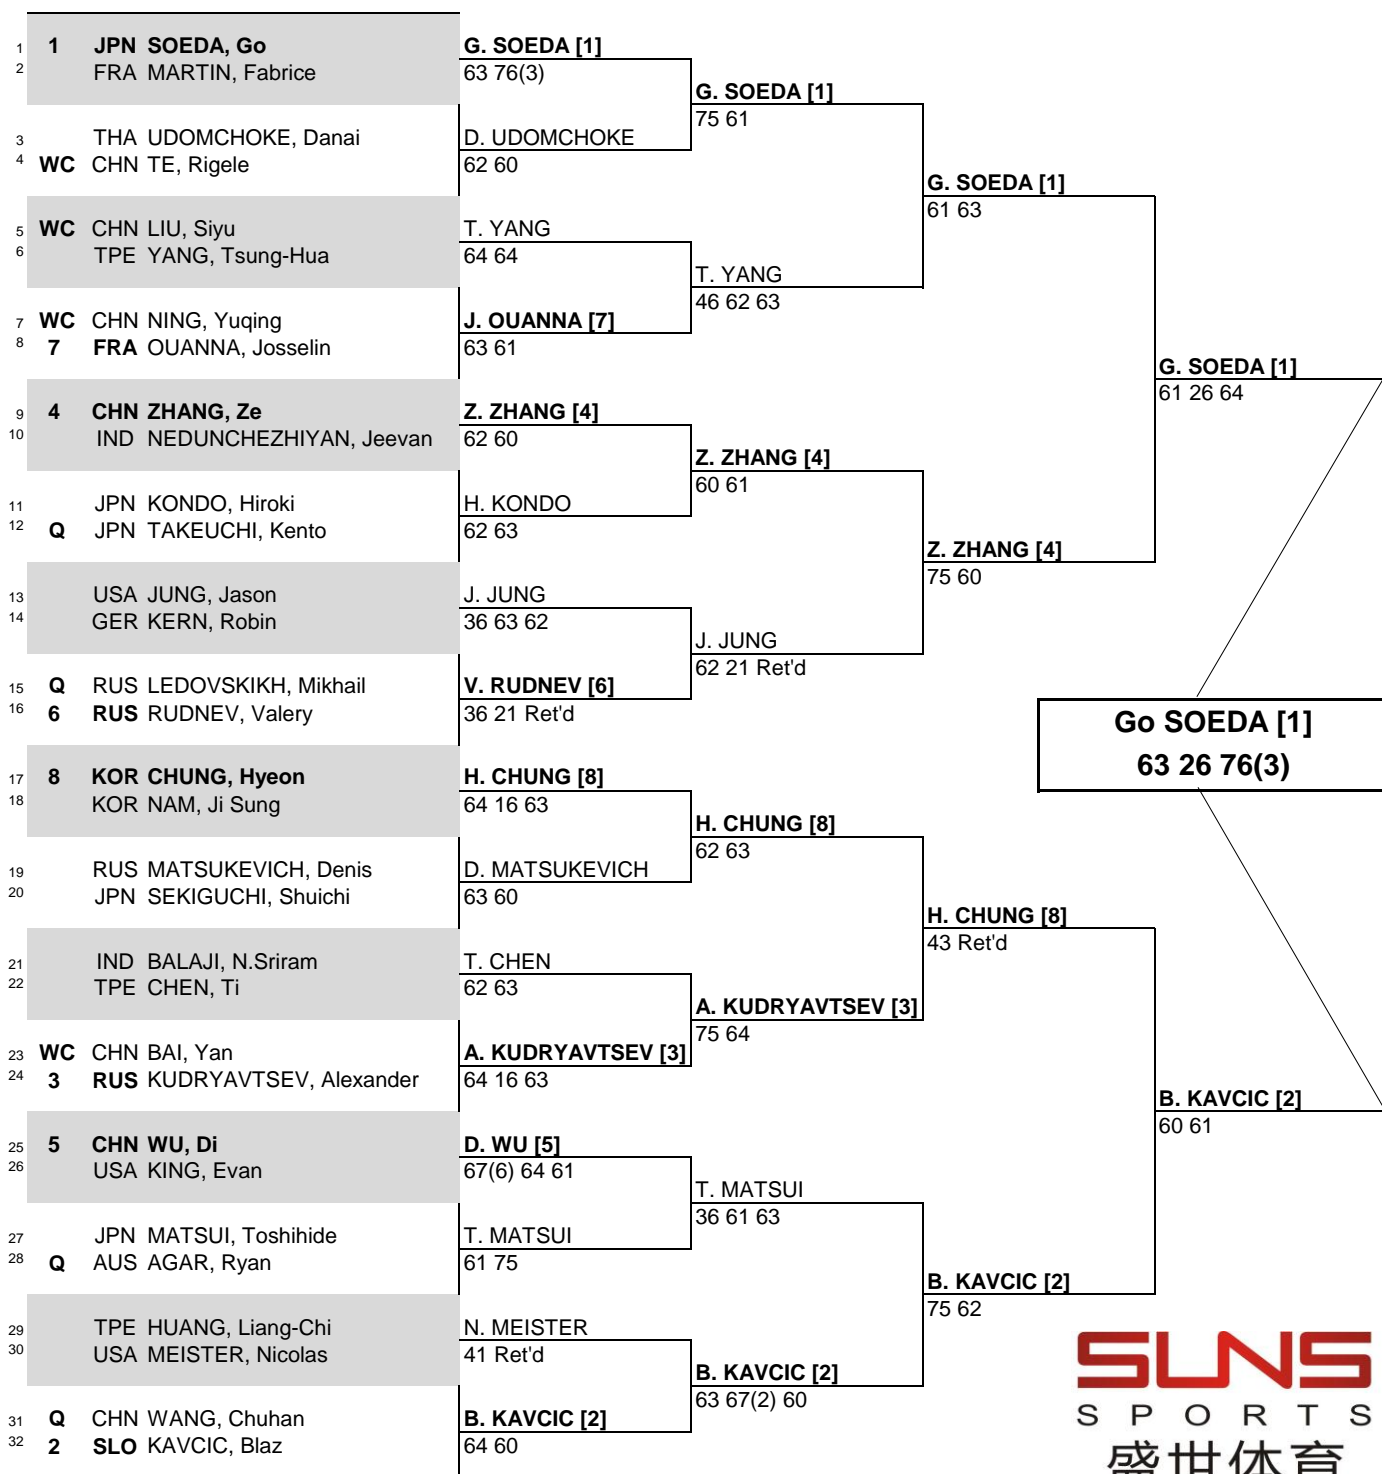

Honggutan - ATP Challenger China International 2014 - Nan Chang

红谷滩-2014 ATP 中国国际网球挑战赛-南昌站

CITY, COUNTRY: Nan Chang, PR China | TOURNAMENT DATES: 23 - 29 June 2014 | SURFACE: Hard | TOTAL FINANCIAL COMMITMENT: \$50,000

MAIN DRAW SINGLES

ATP, Inc. © Copyright 2014

SEEDED PLAYERS	RANK	PRIZE MONEY	POINTS	ALT/LUCKY LOSER	REASON	RETIREMENTS/WO	REASON	
1 SOEDA, Go	109	WINNER	\$7,200	90		A. Kudryavtsev	low back	
2 KAVCIC, Blaz	122	FINALIST	\$4,240	55		L. Huang	Flu syndrom	
3 KUDRYAVTSEV, Alexander	169	SEMI-FINALIST	\$2,510	33		M. Ledovskikh	Low back	
4 ZHANG, Ze	189	QUARTER-FINALIST	\$1,460	17		V. Rudnev	Right elbow & ankle	
5 WU, Di	240	SECOND ROUND	\$860	8				
6 RUDNEV, Valery	249	FIRST ROUND	\$520	0				
7 OUANNA, Josselin	264	FOLLOW LIVE SCORING AT						
8 CHUNG, Hyeon	268	www.ATPWorldTour.com						
LAST DIRECT ACCEPTANCE				MARTIN, Fabrice - 502		CHALLENGER SUPERVISOR		Stephane CRETOIS / Rogerio SANTOS