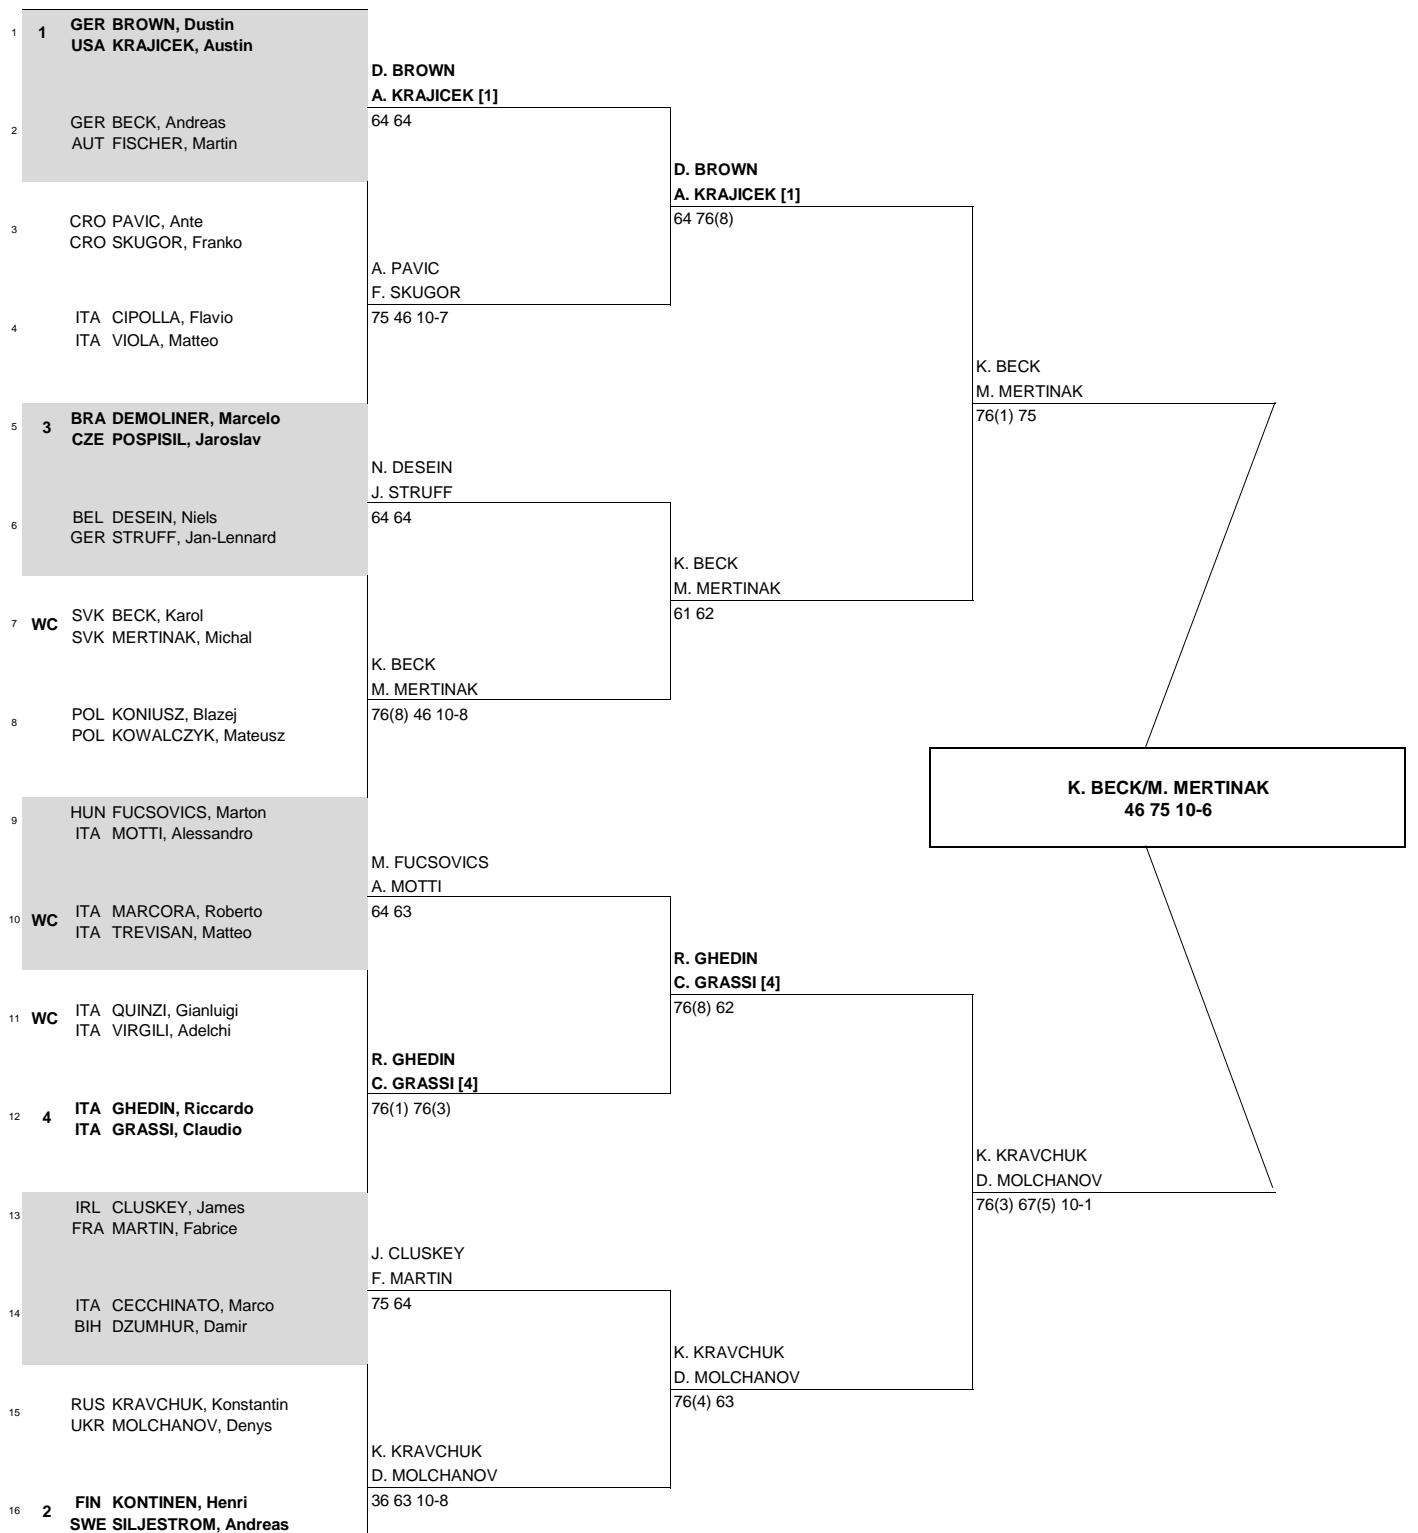

STATUS NAT. MAIN DRAW DOUBLES

ATP Tour © Copyright 2014

	SEEDED TEAMS	RANK	PRIZE MONEY (PER TEAM)	POINTS	ALTERNATES	REASON	RETIREMENTS/WALKOVERS	REASON
<b>1</b>	BROWN, Dustin / KRAJICEK, Austin	175	WINNER € 2,650	90				
<b>2</b>	KONTINEN, Henri / SILJESTROM, Andreas	207	FINALIST € 1,500	55				
<b>3</b>	DEMOLINER, Marcelo / POSPISIL, Jaroslav	285	SEMI-FINALIST € 920	33				
<b>4</b>	GHEDIN, Riccardo / GRASSI, Claudio	290	QUARTER-FINALIST € 540	17				
<b>FOLLOW LIVE SCORING AT <a href="http://www.ATPWorldTour.com">www.ATPWorldTour.com</a></b>								
FIRST ROUND € 310								
LAST DIRECT ACCEPTANCE:					Koniusz, J/Kowalczyk, M (387)	CHALLENGER SUPERVISOR:	Carmelo Di Dio	