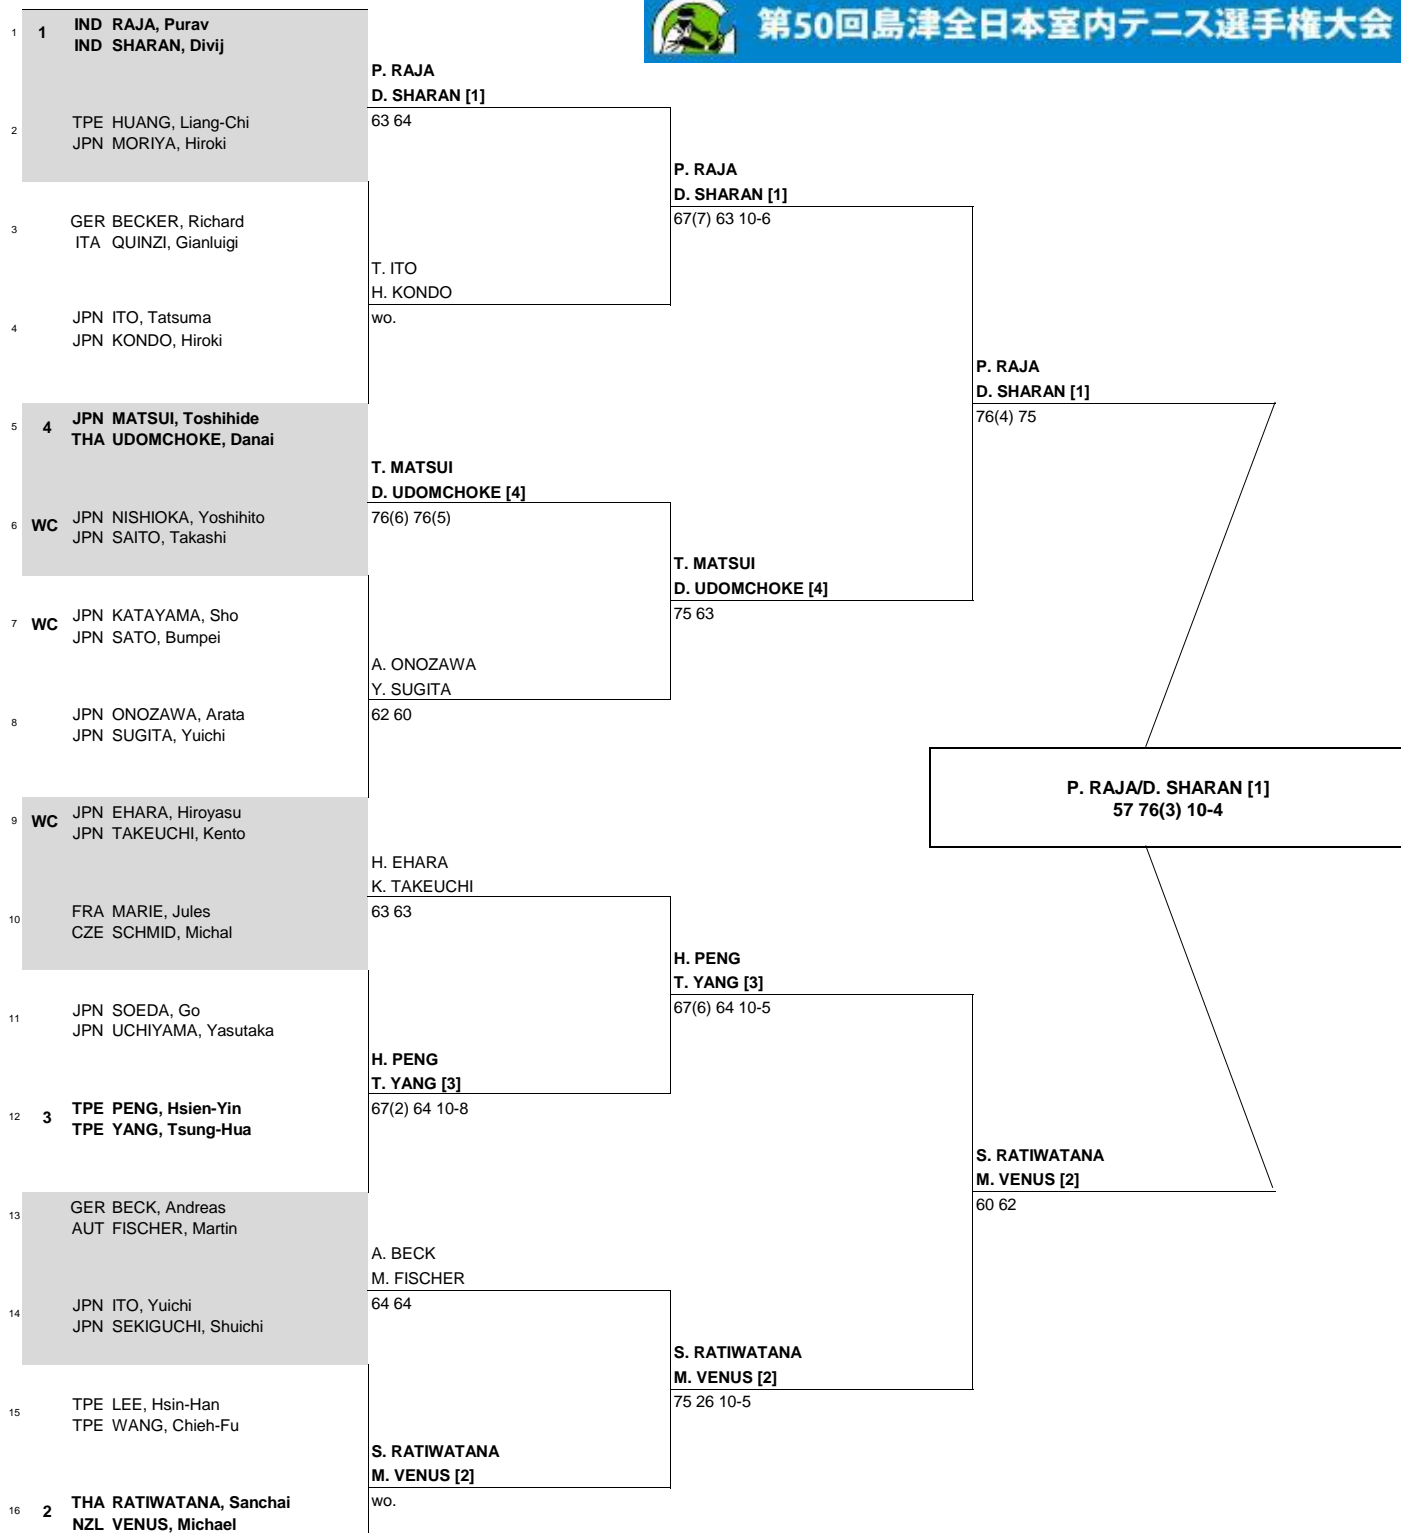

STATUS NAT. MAIN DRAW DOUBLES

ATP Tour © Copyright 2014

	SEEDED TEAMS	RANK	PRIZE MONEY (PER TEAM)	POINTS	ALTERNATES	REASON	RETIREMENTS/WALKOVERS	REASON
1	RAJA, Purav / SHARAN, Divij	137	WINNER \$2,480	80		G. Quinzi (Wrist)	H. Lee / C. Wang	H. Lee (No exit visa China)
2	RATIWATANA, Sanchai / VENUS, Michael	192	FINALIST \$1,440	48		H. Lee (No exit visa China)	R. Becker / G. Quinzi	G. Quinzi (Wrist)
3	PENG, Hsien-Yin / YANG, Tsung-Hua	397	SEMI-FINALIST \$860	29				
4	MATSUI, Toshihide / UDOMCHOKE, Danai	449	QUARTER-FINALIST \$510	15				
	FOLLOW LIVE SCORING AT www.ATPWorldTour.com		FIRST ROUND \$290	0				
					LAST DIRECT ACCEPTANCE:	R.Becker/G.Quinzi (721)	CHALLENGER SUPERVISOR:	Edward Hardisty