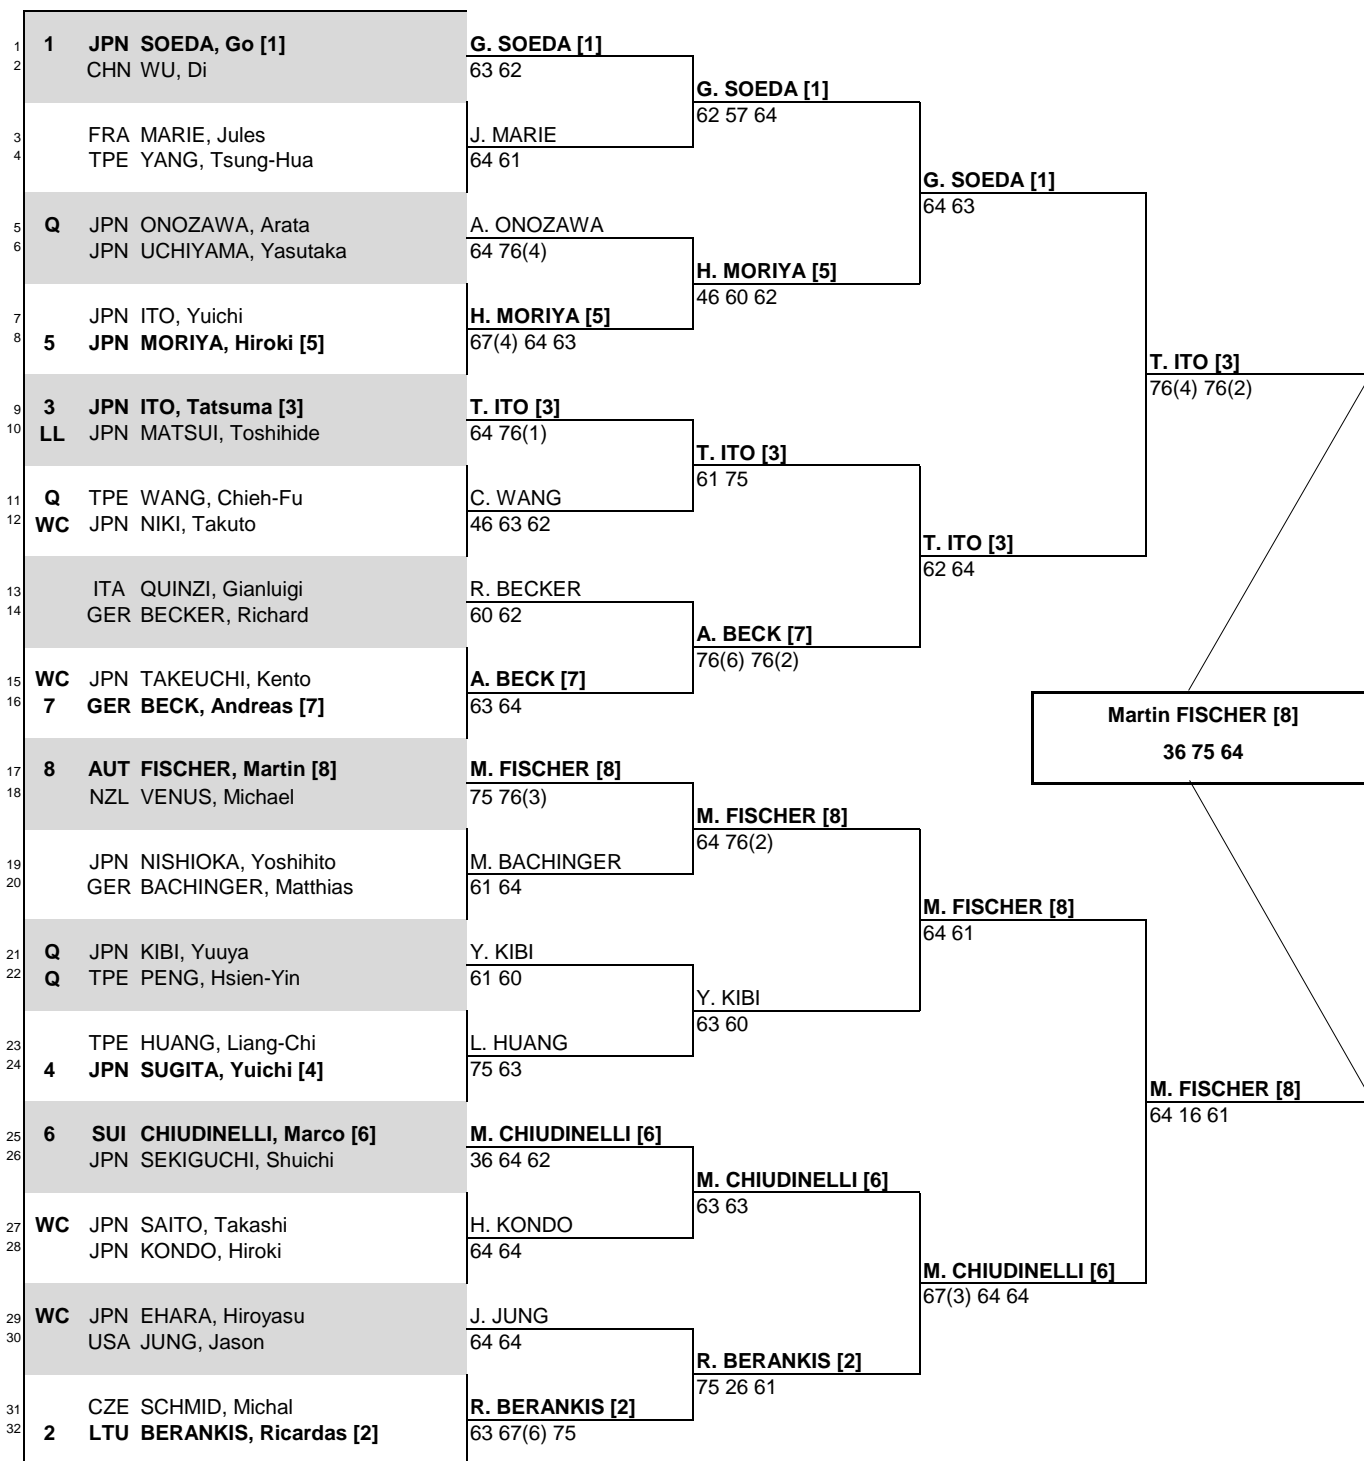

SHIMADZU ALL JAPAN INDOOR CHAMPIONSHIPS

第50回島津全日本室内テニス選手権大会

Kyoto, Japan
3-9 March 2014
Carpet, Indoor Synthetic
\$40,000

STATUS NAT MAIN DRAW SINGLES

ATP, Inc. © Copyright 2014

SEEDED PLAYERS	RANK	PRIZE MONEY	POINTS	LUCKY LOSERS	REASON	RETIREMENTS/WO	REASON	
1 SOEDA, Go	141	WINNER \$5,750	80	T. Matsui	D. Udomchoke (ankle)			
2 BERANKIS, Ricardas	145	FINALIST \$3,390	48					
3 ITO, Tatsuma	156	SEMI-FINALIST \$2,010	29					
4 SUGITA, Yuichi	161	QUARTER-FINALIST \$1,170	15					
5 MORIYA, Hiroki	167	SECOND ROUND \$690	6					
6 CHIUDINELLI, Marco	176	FIRST ROUND \$415	0					
7 BECK, Andreas	185	FOLLOW LIVE SCORING AT www.ATPWorldTour.com						
8 FISCHER, Martin	187							
LAST DIRECT ACCEPTANCE		M.Schmid (426)		ATP SUPERVISOR(S)		Edward Hardisty		