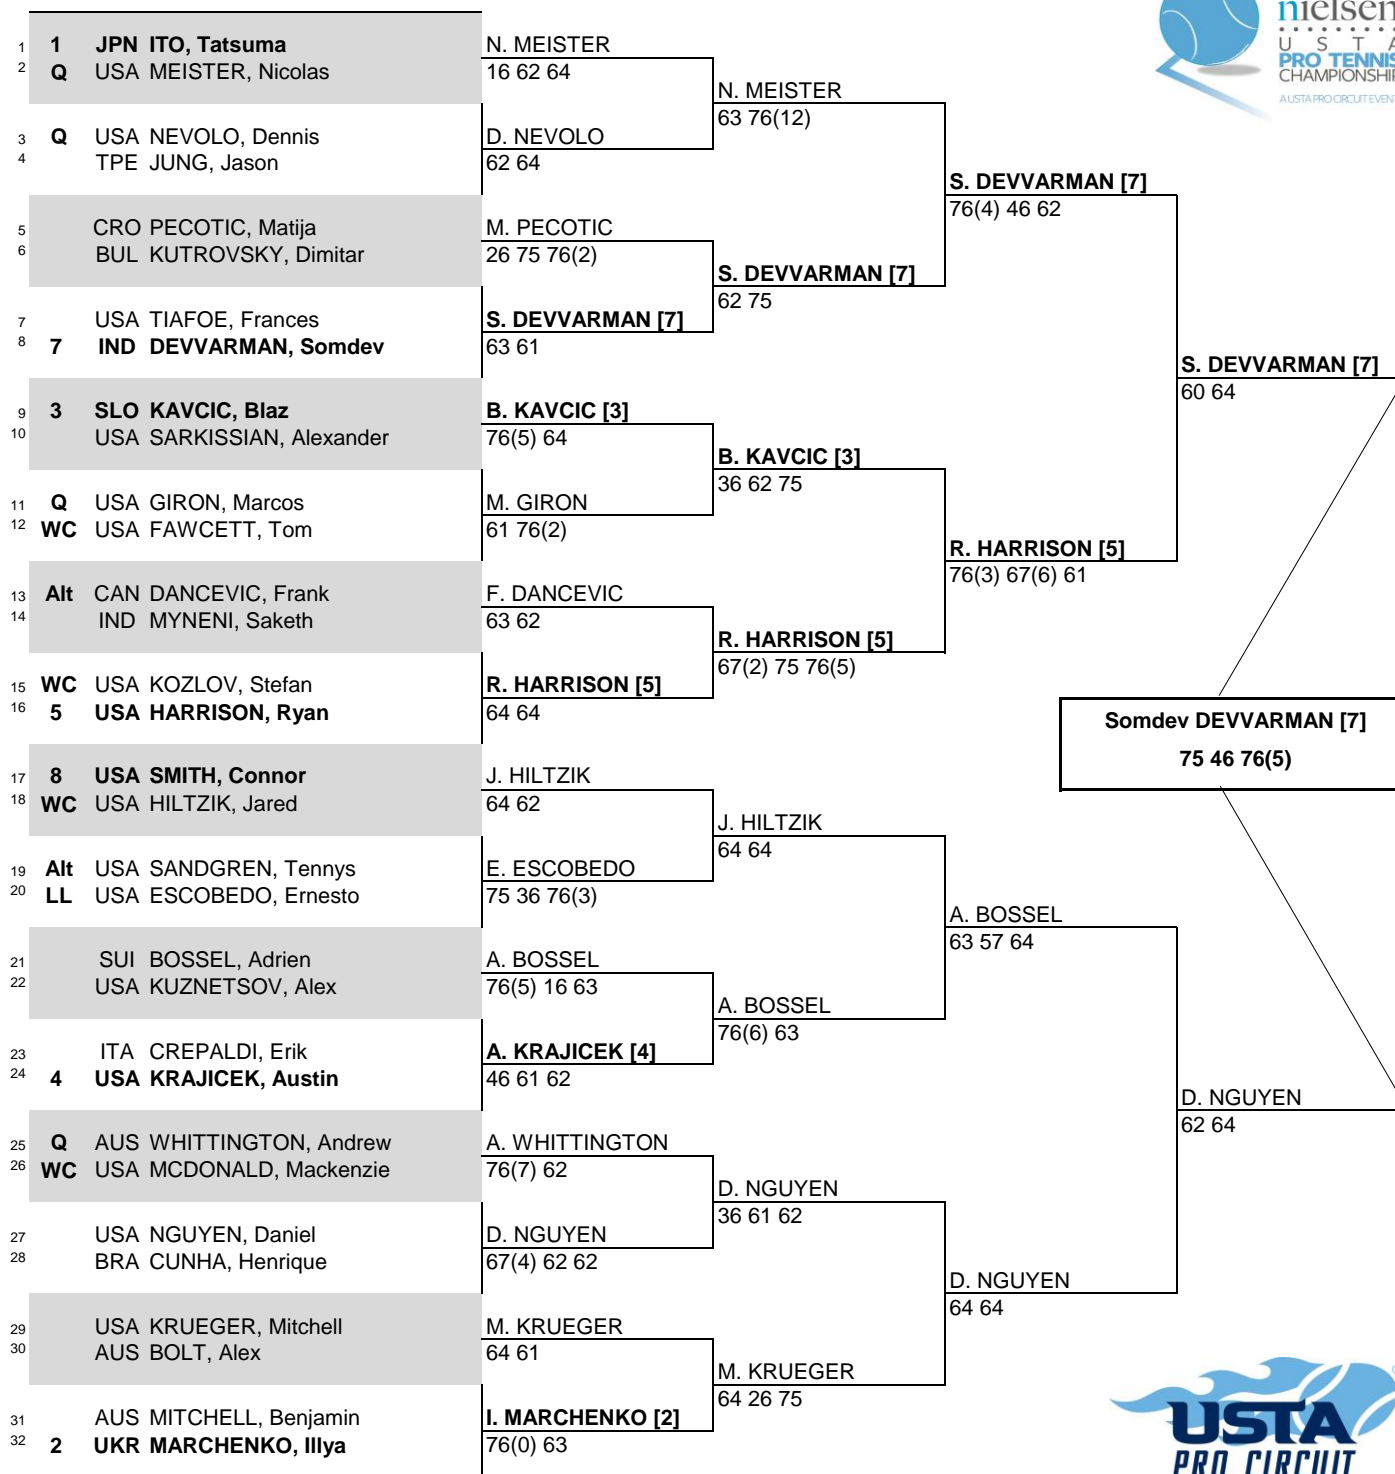

Nielsen Pro Tennis Championship

CITY, COUNTRY
Winnetka, IL, USA

TOURNAMENT DATES
July 5-11, 2015

SURFACE
Hard, Plexipave

TOTAL FINANCIAL COMMITMENT
\$50,000

MAIN DRAW SINGLES

ATP, Inc. © Copyright 2014

SEEDED PLAYERS	RANK	PRIZE MONEY	POINTS	ALTERNATES / LUCKY LOSERS	RETIREMENTS/WALKOVERS
1 ITO, Tatsuma	100	WINNER \$7,200	80	E. Escobedo (LL)	
2 MARCHENKO, Iliya	103	FINALIST \$4,240	48	T. Sandgren (Alt)	
3 KAVCIC, Blaz	107	SEMI-FINALIST \$2,510	29	F. Dancevic (Alt)	
4 KRAJICEK, Austin	116	QUARTER-FINALIST \$1,460	15		
5 HARRISON, Ryan	129	SECOND ROUND \$860	7		
6 SUGITA, Yuichi	149	FIRST ROUND \$520	0		
7 DEVVARMAN, Somdev	173				
8 SMITH, Connor	206				

FOLLOW LIVE SCORING AT
www.ATPWorldTour.com

LAST DIRECT ACCEPTANCE: Dimitar Kutrovsky 314 CHALLENGER SUPERVISOR: Michael Loo