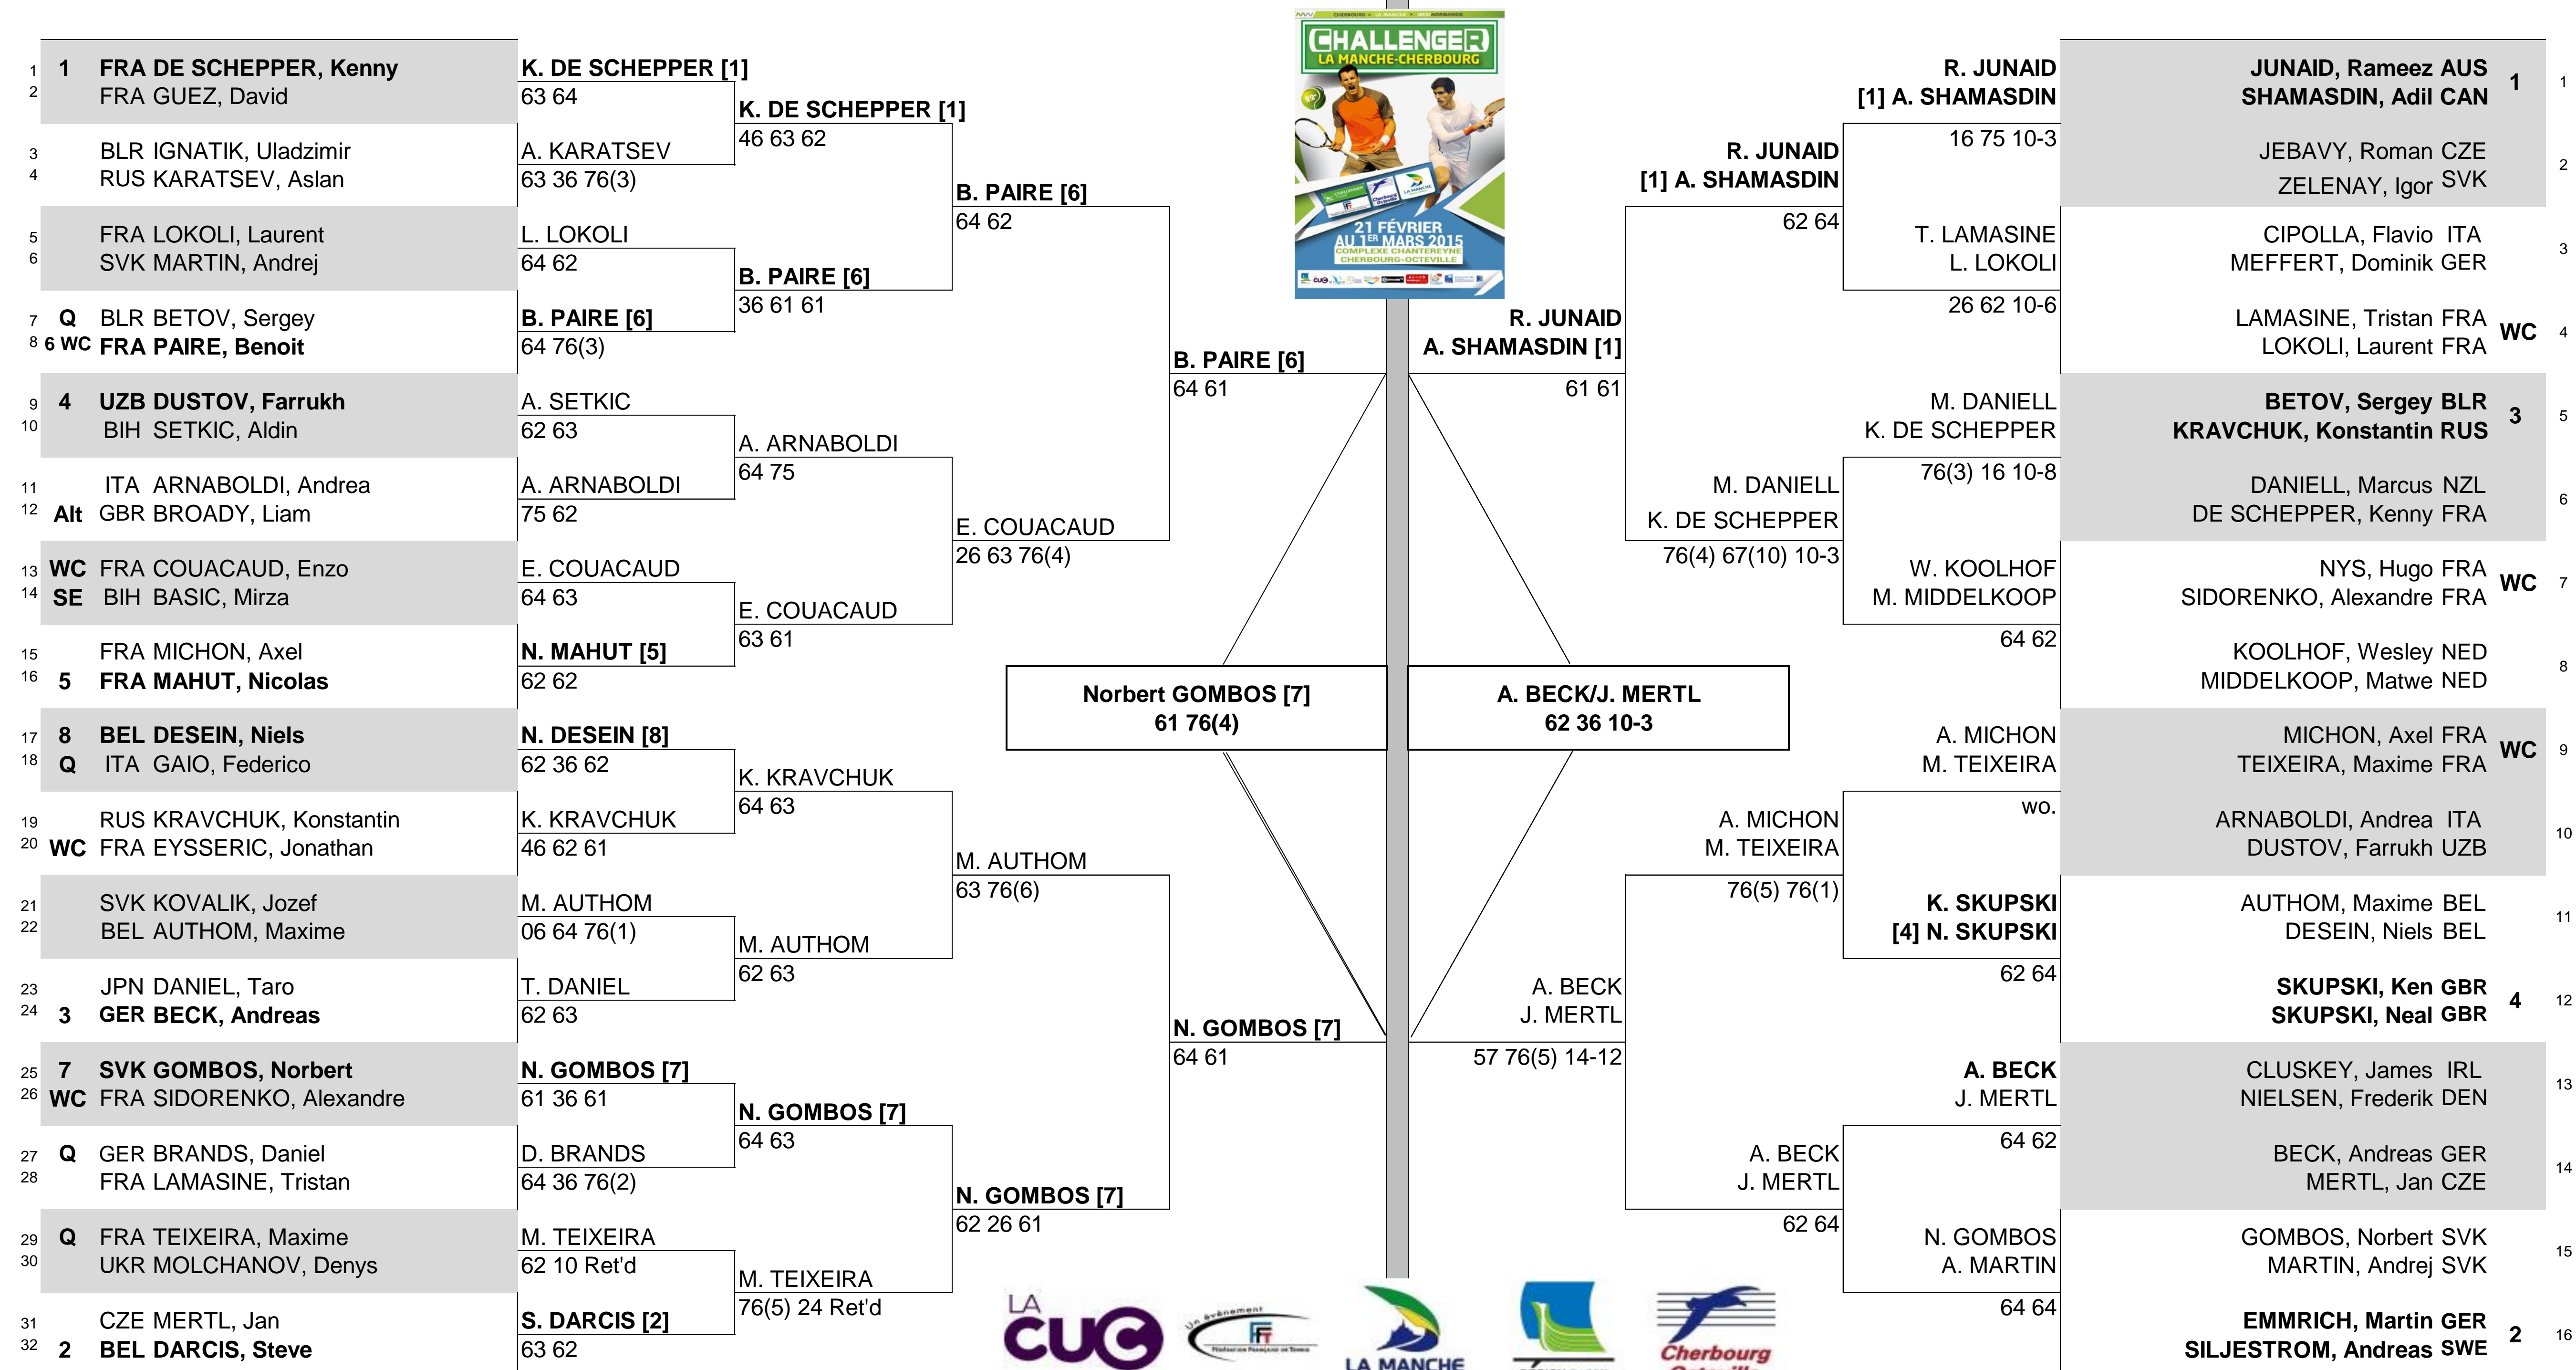

Challenger La Manche - Cherbourg

CITY, COUNTRY
Cherbourg, France

TOURNAMENT DATES
23 February - 1 March 2015

SURFACE
Hard, Greenset on wood

TOTAL FINANCIAL COMMITMENT
€ 42,500

STATUS	NAT	MAIN DRAW SINGLES	MAIN DRAW DOUBLES	NAT.	STATUS
--------	-----	-------------------	-------------------	------	--------

ATP, Inc. © Copyright 2014

SEEDED PLAYERS					LUCKY LOSERS					RETIREMENTS/WALKOVERS					SEEDED TEAMS					ALTERNATES					RETIREMENTS/W.O.					
RANK	PRIZE MONEY	POINTS			RANK	PRIZE MONEY	POINTS			RANK	PRIZE MONEY	POINTS			RANK	PRIZE MONEY (PER TEAM)	POINTS			RANK	PRIZE MONEY (PER TEAM)	POINTS			RANK	PRIZE MONEY (PER TEAM)	POINTS			
1	DE SCHEPPER, Kenny	103	WINNER	€ 6,150	90	1	JUNAIID, Rameez / SHAMASDIN, Adil	159	WINNER	€ 2,650	90																			
2	DARCIS, Steve	115	FINALIST	€ 3,600	55	2	EMMRICH, Martin / SILJESTROM, Andreas	205	FINALIST	€ 1,500	55																			
3	BECK, Andreas	117	SEMI-FINALIST	€ 2,130	33	3	BETOV, Sergey / KRAVCHUK, Konstantin	224	SEMI-FINALIST	€ 920	33																			
4	DUSTOV, Farrukh	118	QUARTER-FINALIST	€ 1,245	17	4	SKUPSKI, Ken / SKUPSKI, Neal	230	QUARTER-FINALIST	€ 540	17																			
5	MAHUT, Nicolas	119	SECOND ROUND	€ 730	8					€ 310	0																			
6	PAIRE, Benoit	121	FIRST ROUND	€ 440	0																									
7	GOMBOS, Norbert	124																												
8	DESEIN, Niels	155																												