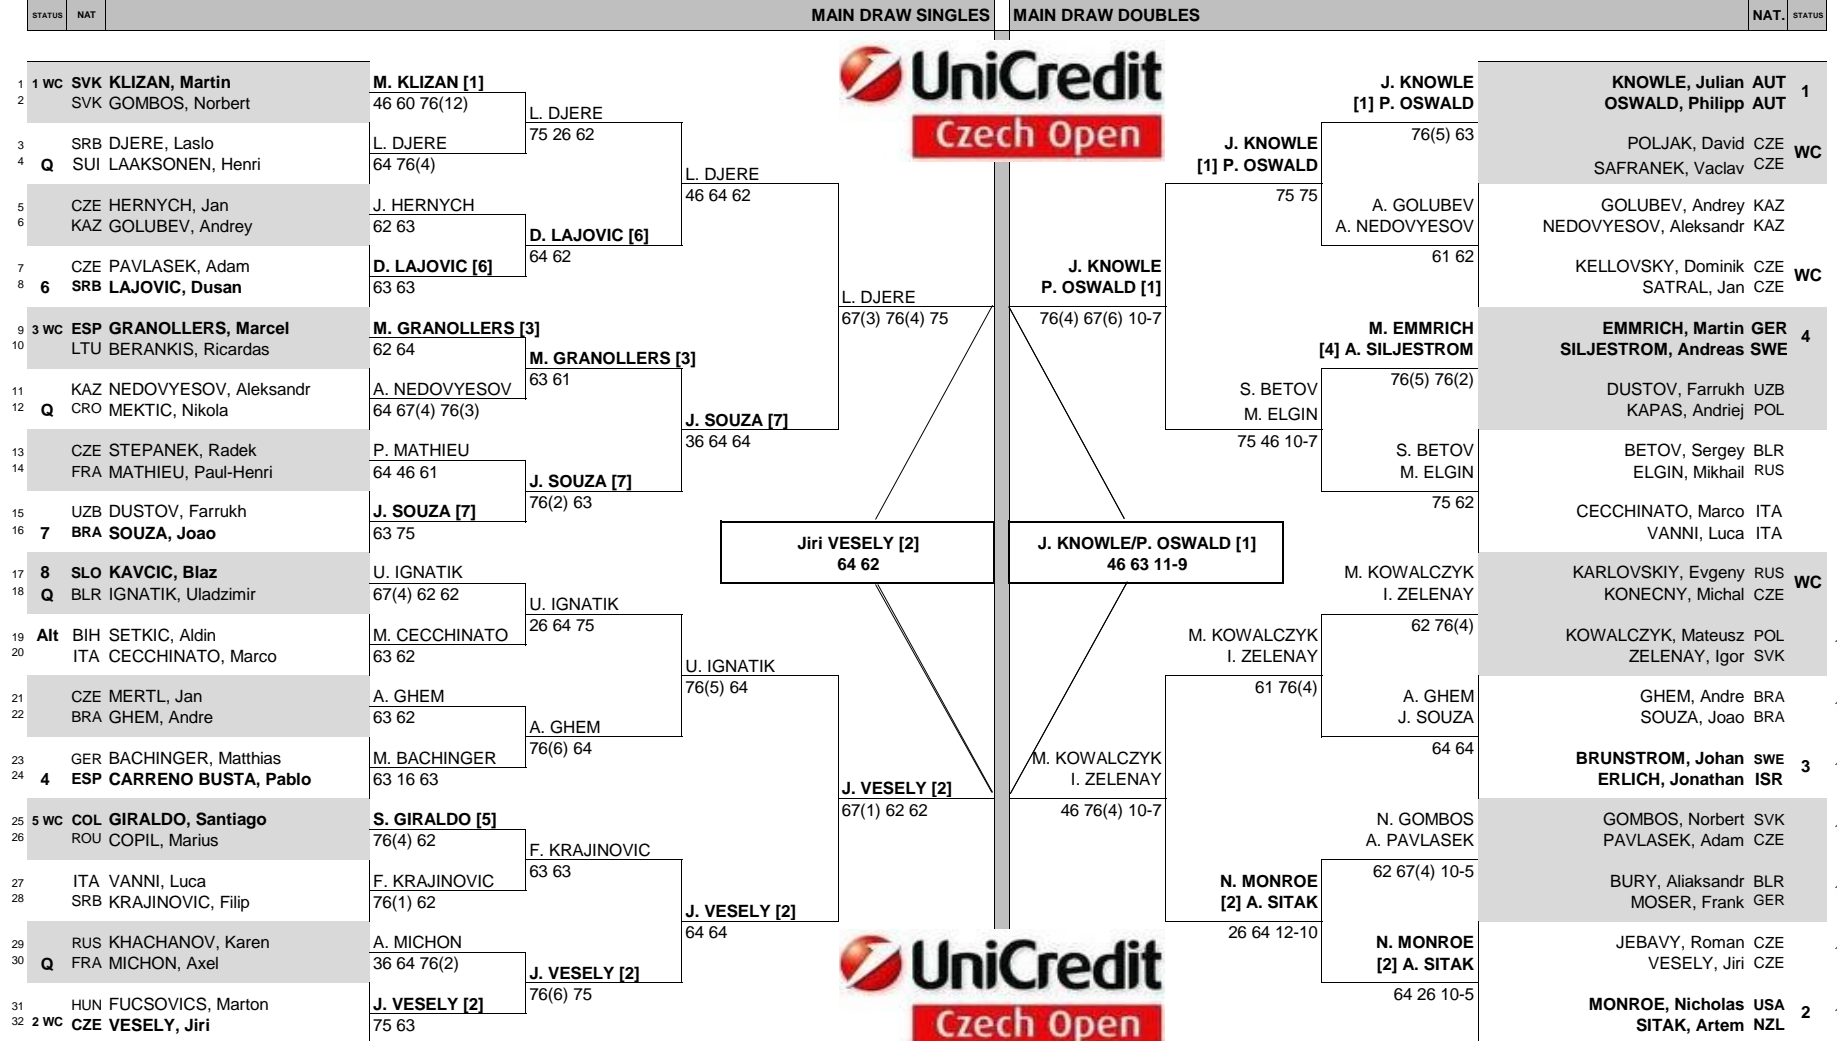

# UNICREDIT CZECH OPEN

**CITY, COUNTRY**  
Prostejov, Czech Republic

**TOURNAMENT DATES**  
1 - 6 June 2015

**SURFACE**  
Red Clay

**TOTAL FINANCIAL COMMITMENT**  
€ 106,500

ATP, Inc. © Copyright 2014

SEEDED PLAYERS		RANK	PRIZE MONEY	POINTS	LUCKY LOSERS	RETIREMENTS/WALKOVERS	SEEDED TEAMS	RANK	PRIZE MONEY (PER TEAM)	POINTS	ALTERNATES	RETIREMENTS/S.W.O.
1	KLIZAN, Martin	36	WINNER € 15,300	125	A. Setkic - (Alt)		1 KNOWLE, Julian / OSWALD, Philipp	95	WINNER € 6,600	125		
2	VESELY, Jiri	41	FINALIST € 9,000	75			2 MONROE, Nicholas / SITAK, Artem	105	FINALIST € 3,850	75		
3	GRANOLLERS, Marcel	57	SEMI-FINALIST € 5,375	45			3 BRUNSTROM, Johan / ERLICH, Jonathan	154	SEMI-FINALIST € 2,300	45		
4	CARRENO BUSTA, Pablo	61	QUARTER-FINALIST € 3,100	25	WITHDRAWALS		4 EMMRICH, Martin / SILJESTROM, Andreas	189	QUARTER-FINALIST € 1,360	25	WITHDRAWALS	
5	GIRALDO, Santiago	64	SECOND ROUND € 1,830	10					FIRST ROUND € 770	0		
6	LAJOVIC, Dusan	67	FIRST ROUND € 1,110	0								
7	SOUZA, Joao	78										
8	KAVCIC, Blaz	79										