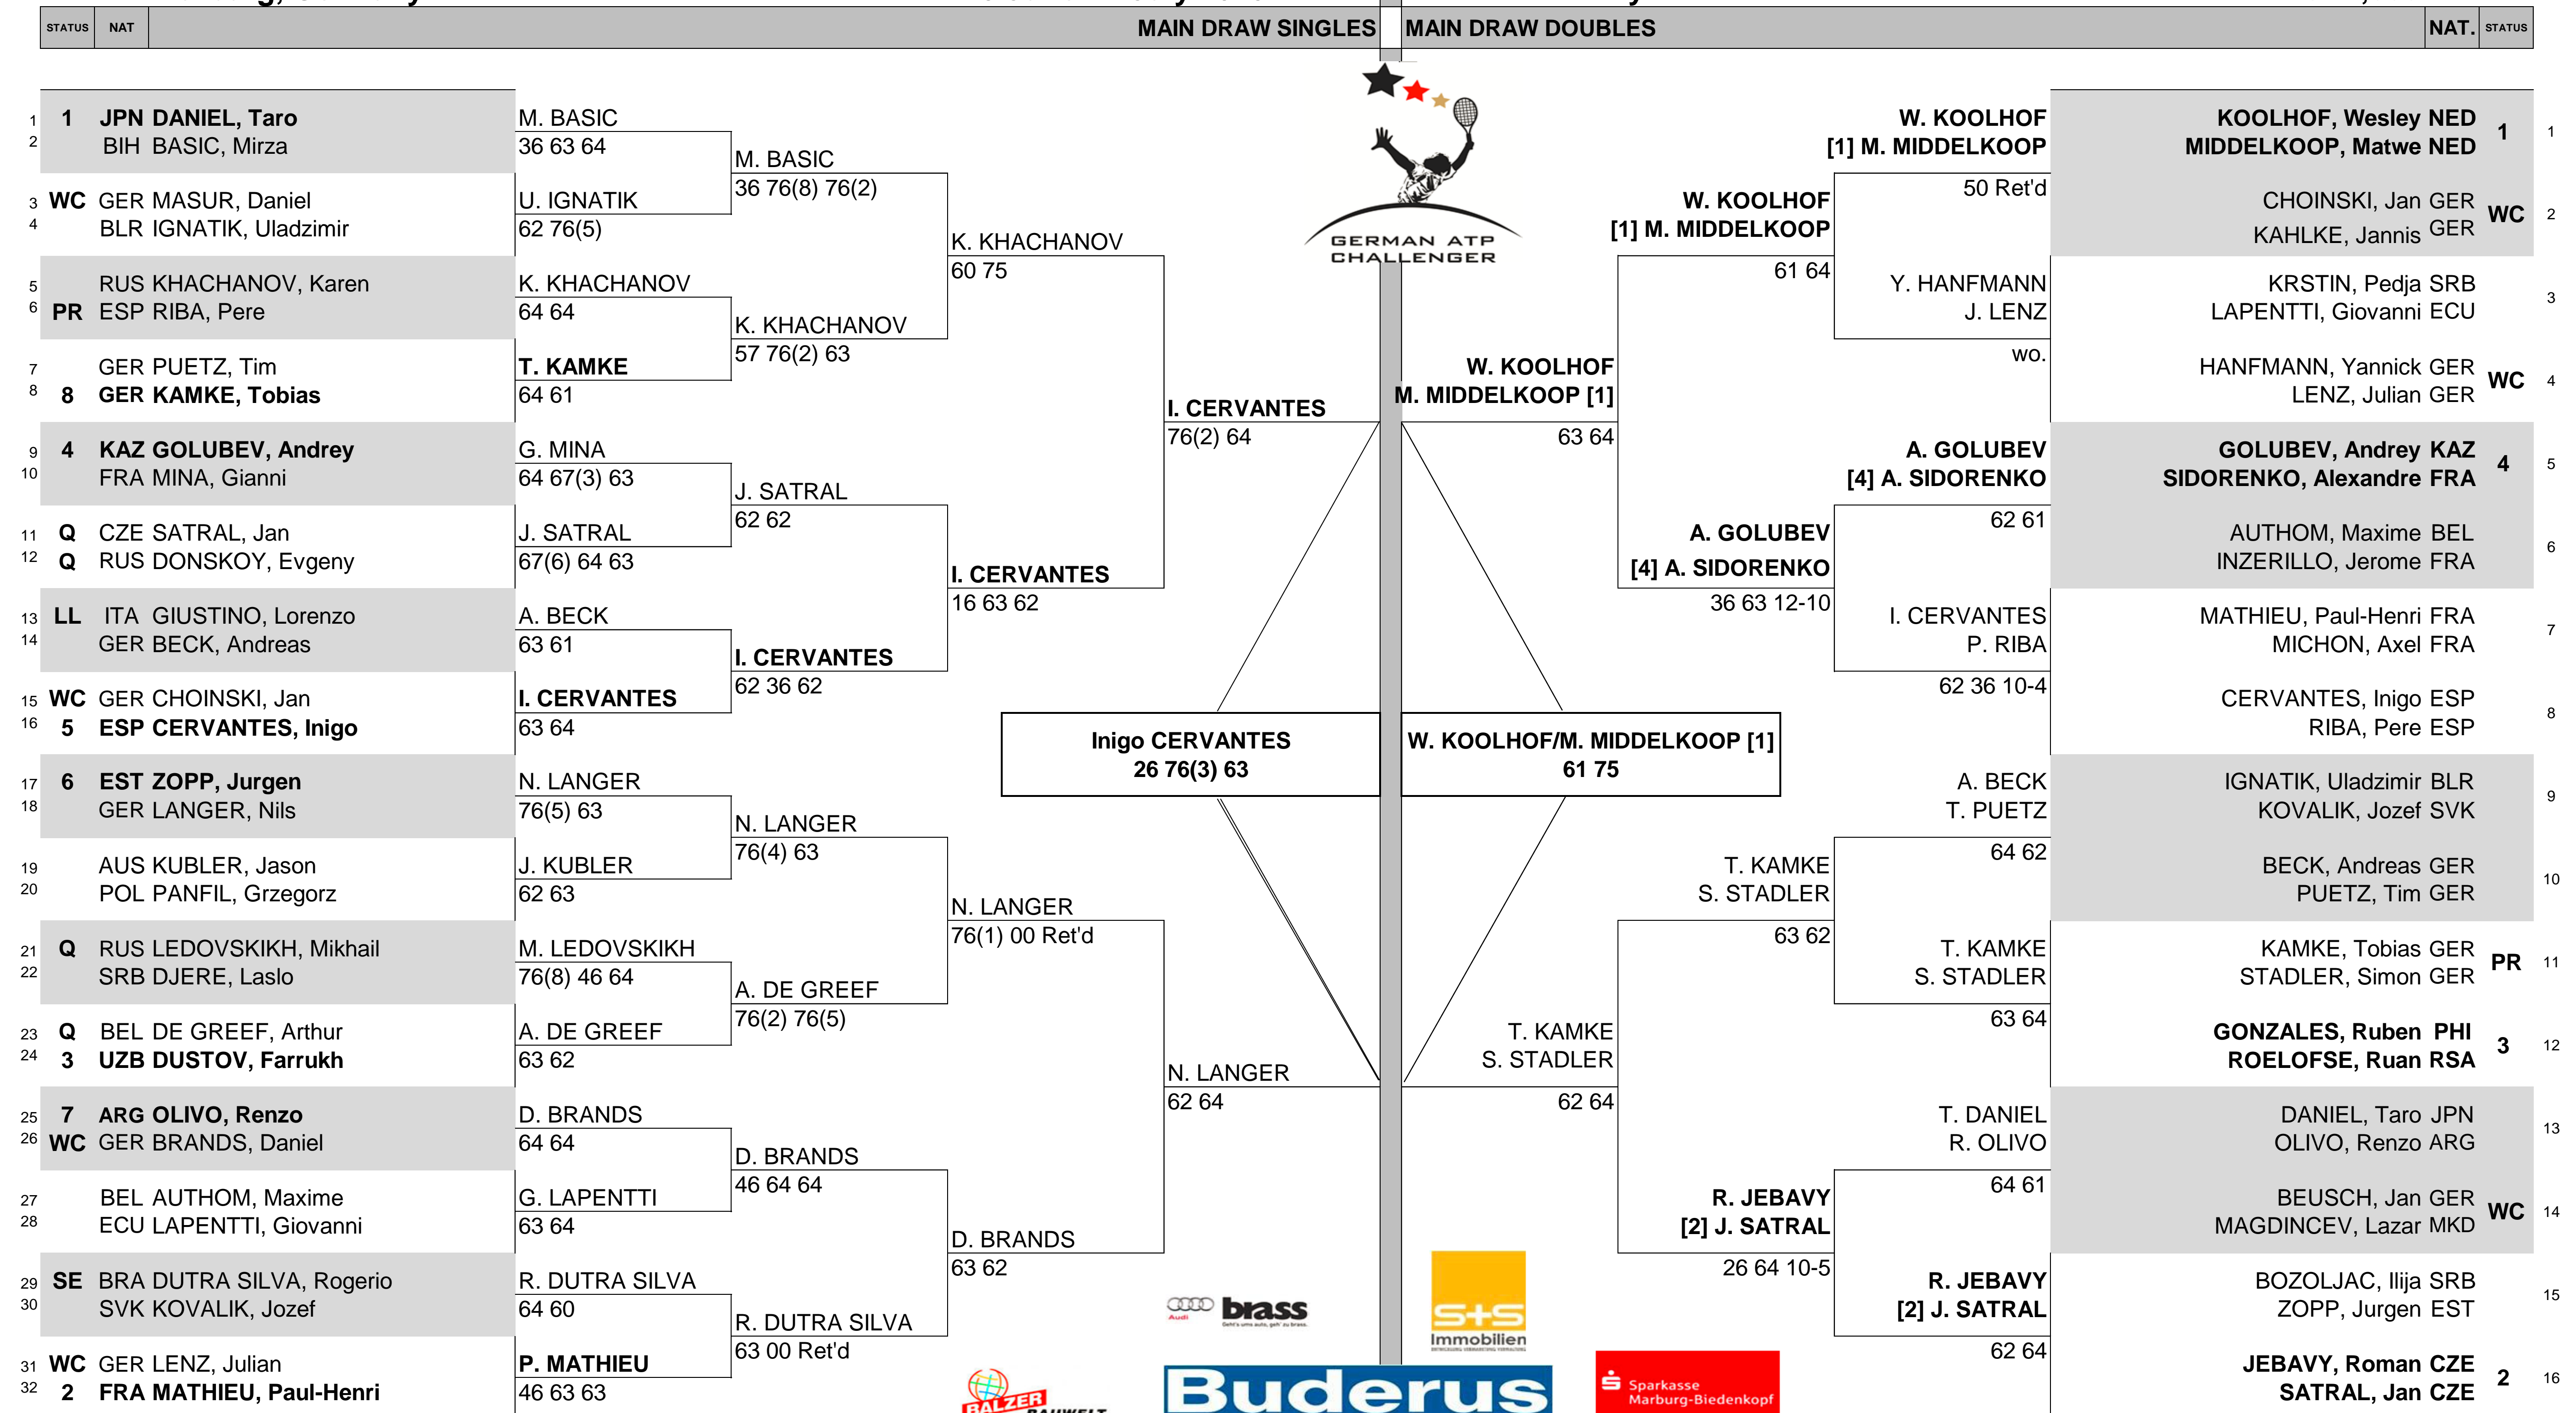

Marburg Open 2015

CITY, COUNTRY
Marburg, Germany

TOURNAMENT DATES
29 June - 4 July 2015

SURFACE
Red Clay

TOTAL FINANCIAL COMMITMENT
€ 42,500

ATP, Inc. © Copyright 2014

SEEDED PLAYERS	RANK	PRIZE MONEY	POINTS	LUCKY LOSERS	RETIREMENTS/WALKOVERS	SEEDED TEAMS	RANK	PRIZE MONEY (PER TEAM)	POINTS	ALTERNATES	RETIREMENTS/W.O.
1 DANIEL, Taro	125	WINNER € 6,150	90	L. Giustino - (LL)	A. De Greef - pulled muscle	1 KOOLHOF, Wesley / MIDDELKOOP, Matwe	231	WINNER € 2,650	90		J. Choinski / J. Kahlke - J. Choinski (cold)
2 MATHIEU, Paul-Henri	127	FINALIST € 3,600	55		P. Mathieu - left wrist	2 JEBAVY, Roman / SATRAL, Jan	333	FINALIST € 1,500	55		P. Krstin / G. Lapentti - P. Krstin (right arm)
3 DUSTOV, Farrukh	132	SEMI-FINALIST € 2,130	33			3 GONZALES, Ruben / ROELOFSE, Ruan	348	SEMI-FINALIST € 920	33		
4 GOLUBEV, Andrey	135	QUARTER-FINALIST € 1,245	17	WITHDRAWALS		4 GOLUBEV, Andrey / SIDORENKO, Alexandre	429	QUARTER-FINALIST € 540	17	WITHDRAWALS	
5 CERVANTES, Inigo	144	SECOND ROUND € 730	8					FIRST ROUND € 310	0		
6 ZOPP, Jurgen	157	FIRST ROUND € 440	0								
7 OLIVO, Renzo	158										
8 KAMKE, Tobias	161										

FOLLOW LIVE SCORING AT www.ATPWorldTour.com

LAST DIRECT ACCEPTANCE: Nils Langer - 243 | ATP SUPERVISOR: Hans-Juergen Ochs | LAST DIRECT ACCEPTANCE: P-H.Mathieu/A.Michon - 541