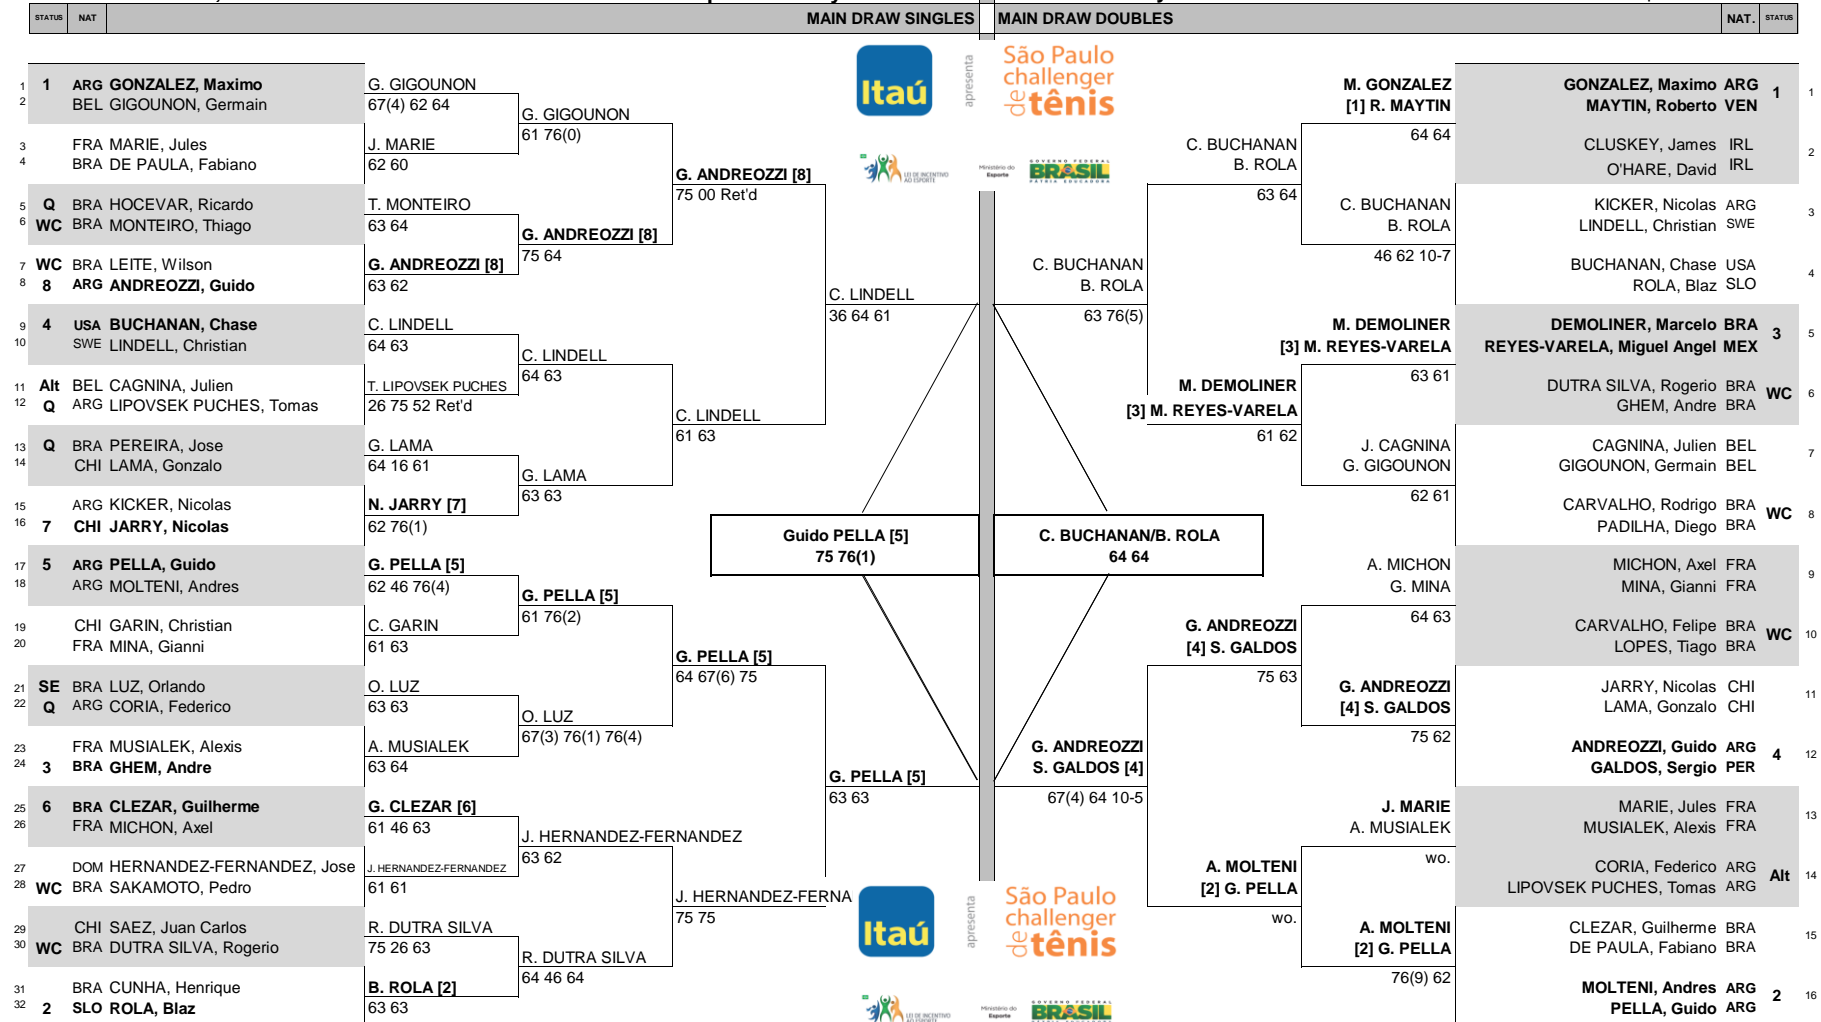

São Paulo Challenger de Tenis

CITY, COUNTRY
São Paulo, Brazil

TOURNAMENT DATES
27 April - 3rd May 2015

SURFACE
Red Clay

TOTAL FINANCIAL COMMITMENT
\$50000

ATP, Inc. © Copyright 2014

SEEDED PLAYERS		PRIZE MONEY		POINTS		LUCKY LOSERS		RETIREMENTS/WALKOVERS		SEEDED TEAMS		PRIZE MONEY (PER TEAM)		POINTS		ALTERNATES		RETIREMENTS/W.O.	
1	GONZALEZ, Maximo	96	WINNER	\$7200	80			G. Gigounon - Right Upper leg	1	GONZALEZ, Maximo / MAYTIN, Roberto	191	WINNER	\$3100	80	F. Coria / T. Lipovsek Puches	A. Marie / A. Musialek - J. Marie (Right knee)			
2	ROLA, Blaz	112	FINALIST	\$4240	48			J. Cagnina - Cramping Condition	2	MOLTENI, Andres / PELLA, Guido	258	FINALIST	\$1800	48					
3	GHEM, Andre	151	SEMI-FINALIST	\$2510	29				3	DEMOLINER, Marcelo / REYES-VARELA, Miguel Angel	271	SEMI-FINALIST	\$1080	29					
4	BUCHANAN, Chase	162	QUARTER-FINALIST	\$1460	15		WITHDRAWALS		4	ANDREOZZI, Guido / GALDOS, Sergio	367	QUARTER-FINALIST	\$640	15		WITHDRAWALS			
5	PELLA, Guido	163	SECOND ROUND	\$860	7							FIRST ROUND	\$360	0		J. Saez (Dorsal Contracture)			
6	CLEZAR, Guilherme	181	FIRST ROUND	\$520	0														
7	JARRY, Nicolas	193																	
8	ANDREOZZI, Guido	200																	

FOLLOW LIVE SCORING AT www.ATPWorldTour.com

LAST DIRECT ACCEPTANCE

Nickolas, Kicker 287

ATP SUPERVISOR

Roberto Ranieri

LAST DIRECT ACCEPTANCE

Michon, A / Mina, G - 550