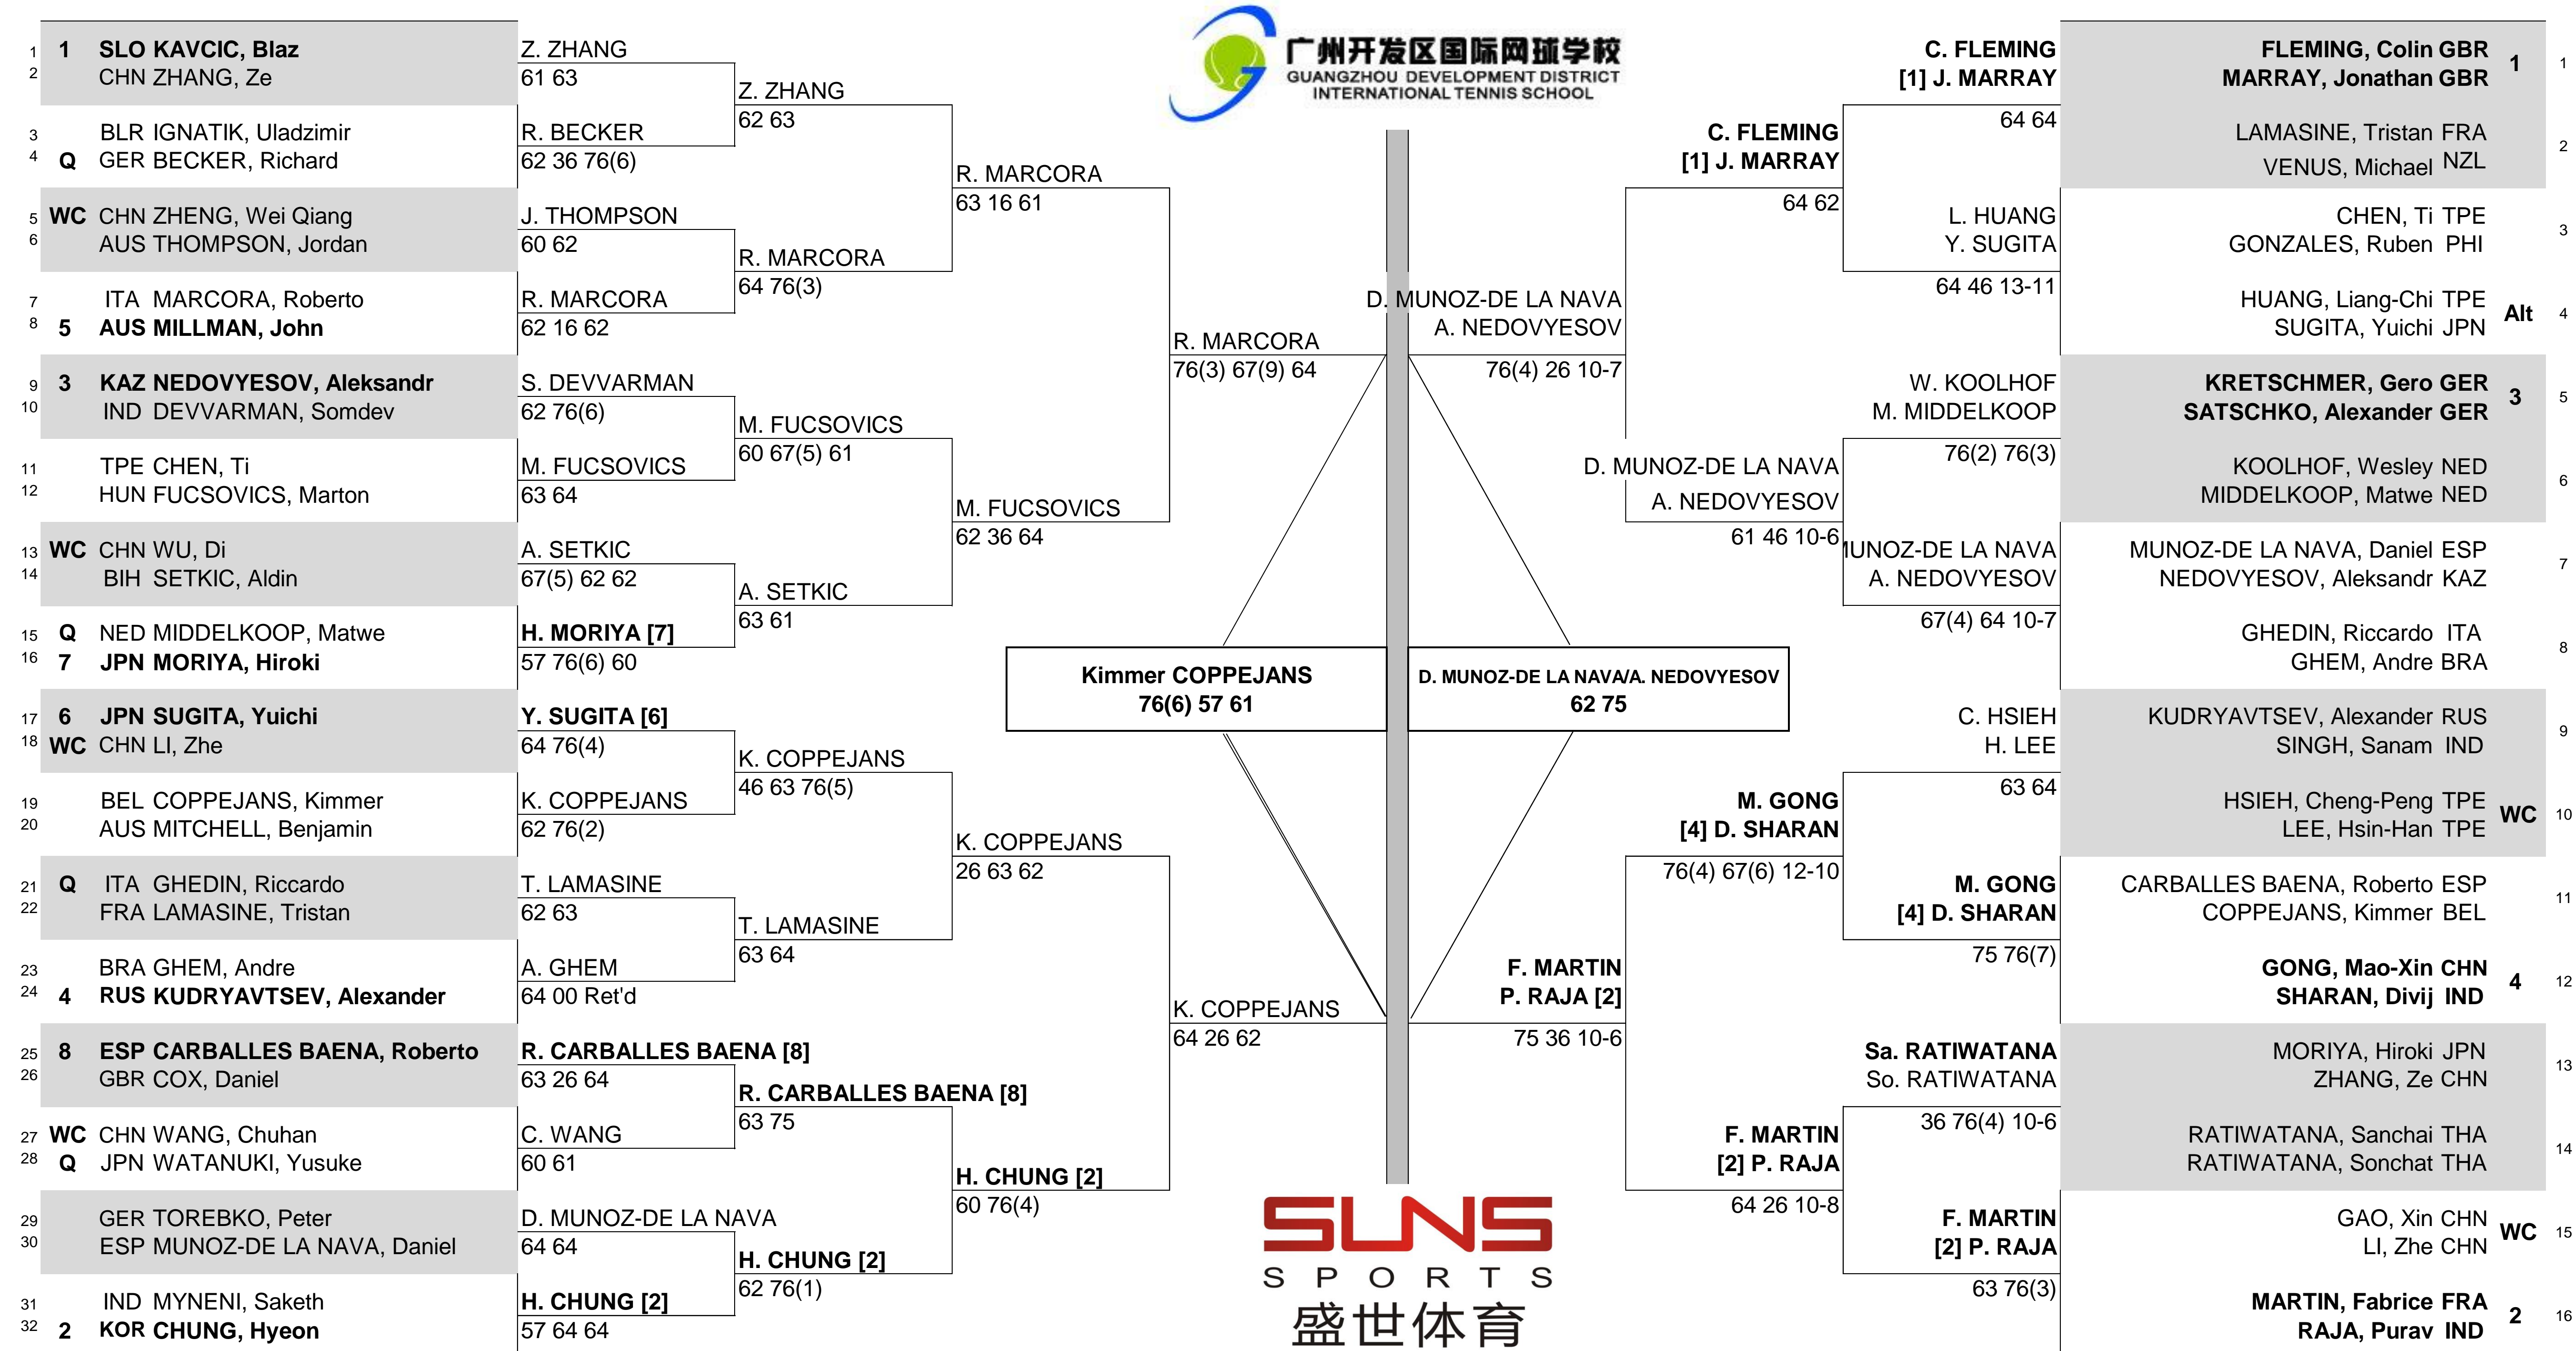

China International 2015 (Guangzhou)

CITY, COUNTRY
Guangzhou, China

TOURNAMENT DATES
9-15 March 2015

SURFACE
Hard

TOTAL FINANCIAL COMMITMENT
\$50,000

STATUS	NAT	MAIN DRAW SINGLES	MAIN DRAW DOUBLES	NAT.	STATUS
--------	-----	-------------------	-------------------	------	--------

ATP, Inc. © Copyright 2014

SEEDED PLAYERS					LUCKY LOSERS		RETIREMENTS/WALKOVERS		SEEDED TEAMS				ALTERNATES		RETIREMENTS/W.O.	
RANK	PRIZE MONEY	POINTS						RANK	PRIZE MONEY (PER TEAM)	POINTS						
1	KAVCIC, Blaz	110	WINNER	\$7,200	90			A. Kudryavtsev -	1	FLEMING, Colin / MARRAY, Jonathan	131	WINNER	\$3,100	90	L. Huang / Y. Sugita	
2	CHUNG, Hyeon	121	FINALIST	\$4,240	55				2	MARTIN, Fabrice / RAJA, Purav	209	FINALIST	\$1,800	55		
3	NEDOVYESOV, Aleksandr	130	SEMI-FINALIST	\$2,510	33				3	KRETSCHMER, Gero / SATSCHKO, Alexander	223	SEMI-FINALIST	\$1,080	33		
4	KUDRYAVTSEV, Alexander	131	QUARTER-FINALIST	\$1,460	17				4	GONG, Mao-Xin / SHARAN, Divij	244	QUARTER-FINALIST	\$640	17		
5	MILLMAN, John	137	SECOND ROUND	\$860	8							FIRST ROUND	\$360	0		
6	SUGITA, Yuichi	148	FIRST ROUND	\$520	0											
7	MORIYA, Hiroki	156														
8	CARBALLES BAENA, Roberto	160														