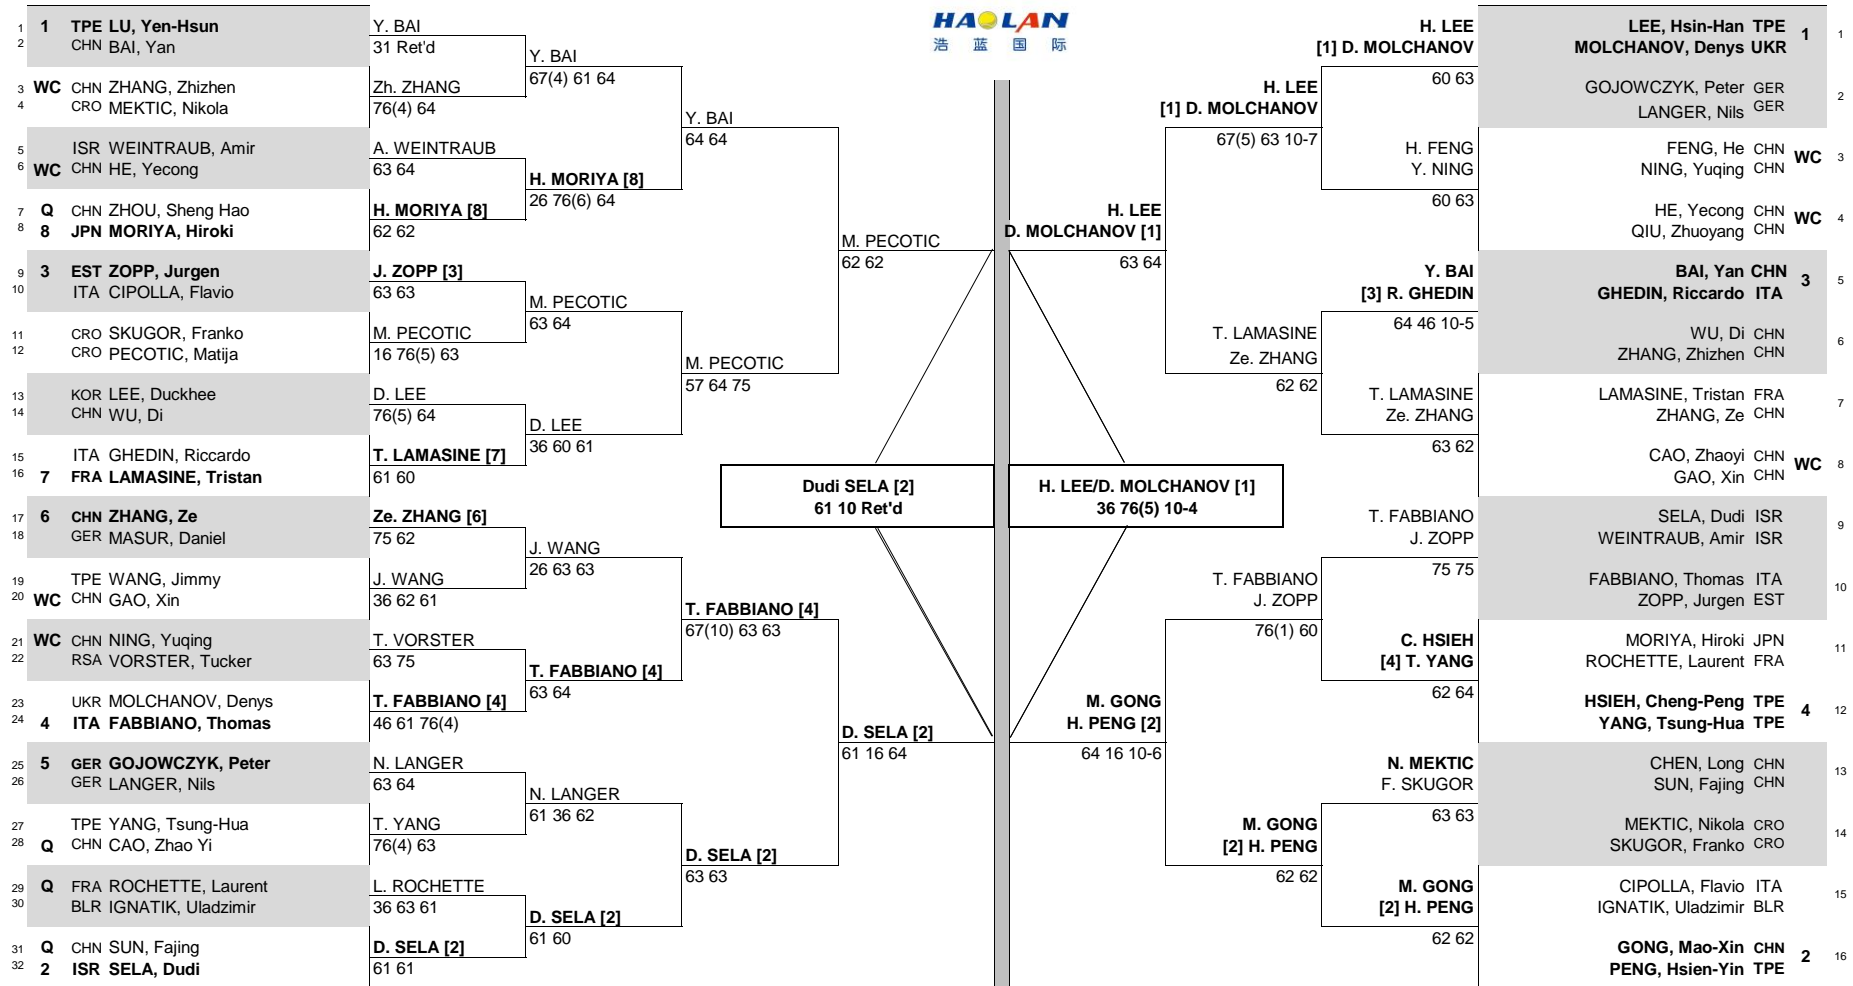

China International 2015 Suzhou

CITY, COUNTRY
Suzhou, China

TOURNAMENT DATES
26 Oct-1 Nov 2015

SURFACE
Hard, Deco Turf

TOTAL FINANCIAL COMMITMENT
\$75,000

STATUS	NAT	MAIN DRAW SINGLES	MAIN DRAW DOUBLES	NAT.	STATUS
--------	-----	-------------------	-------------------	------	--------

ATP, Inc. © Copyright 2014

SEEDED PLAYERS		RANK	PRIZE MONEY	POINTS	LUCKY LOSERS	RETIREMENTS/WALKOVERS	SEEDED TEAMS		RANK	PRIZE MONEY (PER TEAM)	POINTS	ALTERNATES	RETIREMENTS/W.O.
1	LU, Yen-Hsun	91	WINNER	\$10,800	90		1	LEE, Hsin-Han / MOLCHANOV, Denys	245	WINNER	\$4,650	90	
2	SELA, Dudi	110	FINALIST	\$6,360	55	M. Pecotic - Y. Lu - Right shoulder	2	GONG, Mao-Xin / PENG, Hsien-Yin	283	FINALIST	\$2,700	55	
3	ZOPP, Jurgen	161	SEMI-FINALIST	\$3,765	33		3	BAI, Yan / GHEDIN, Riccardo	342	SEMI-FINALIST	\$1,620	33	
4	FABBIANO, Thomas	163	QUARTER-FINALIST	\$2,190	17	WITHDRAWALS	4	HSIEH, Cheng-Peng / YANG, Tsung-Hua	372	QUARTER-FINALIST	\$960	17	WITHDRAWALS
5	GOJOWCZYK, Peter	165	SECOND ROUND	\$1,290	8					FIRST ROUND	\$540	0	
6	ZHANG, Ze	186	FIRST ROUND	\$780	0								
7	LAMASINE, Tristan	193											
8	MORIYA, Hiroki	202											