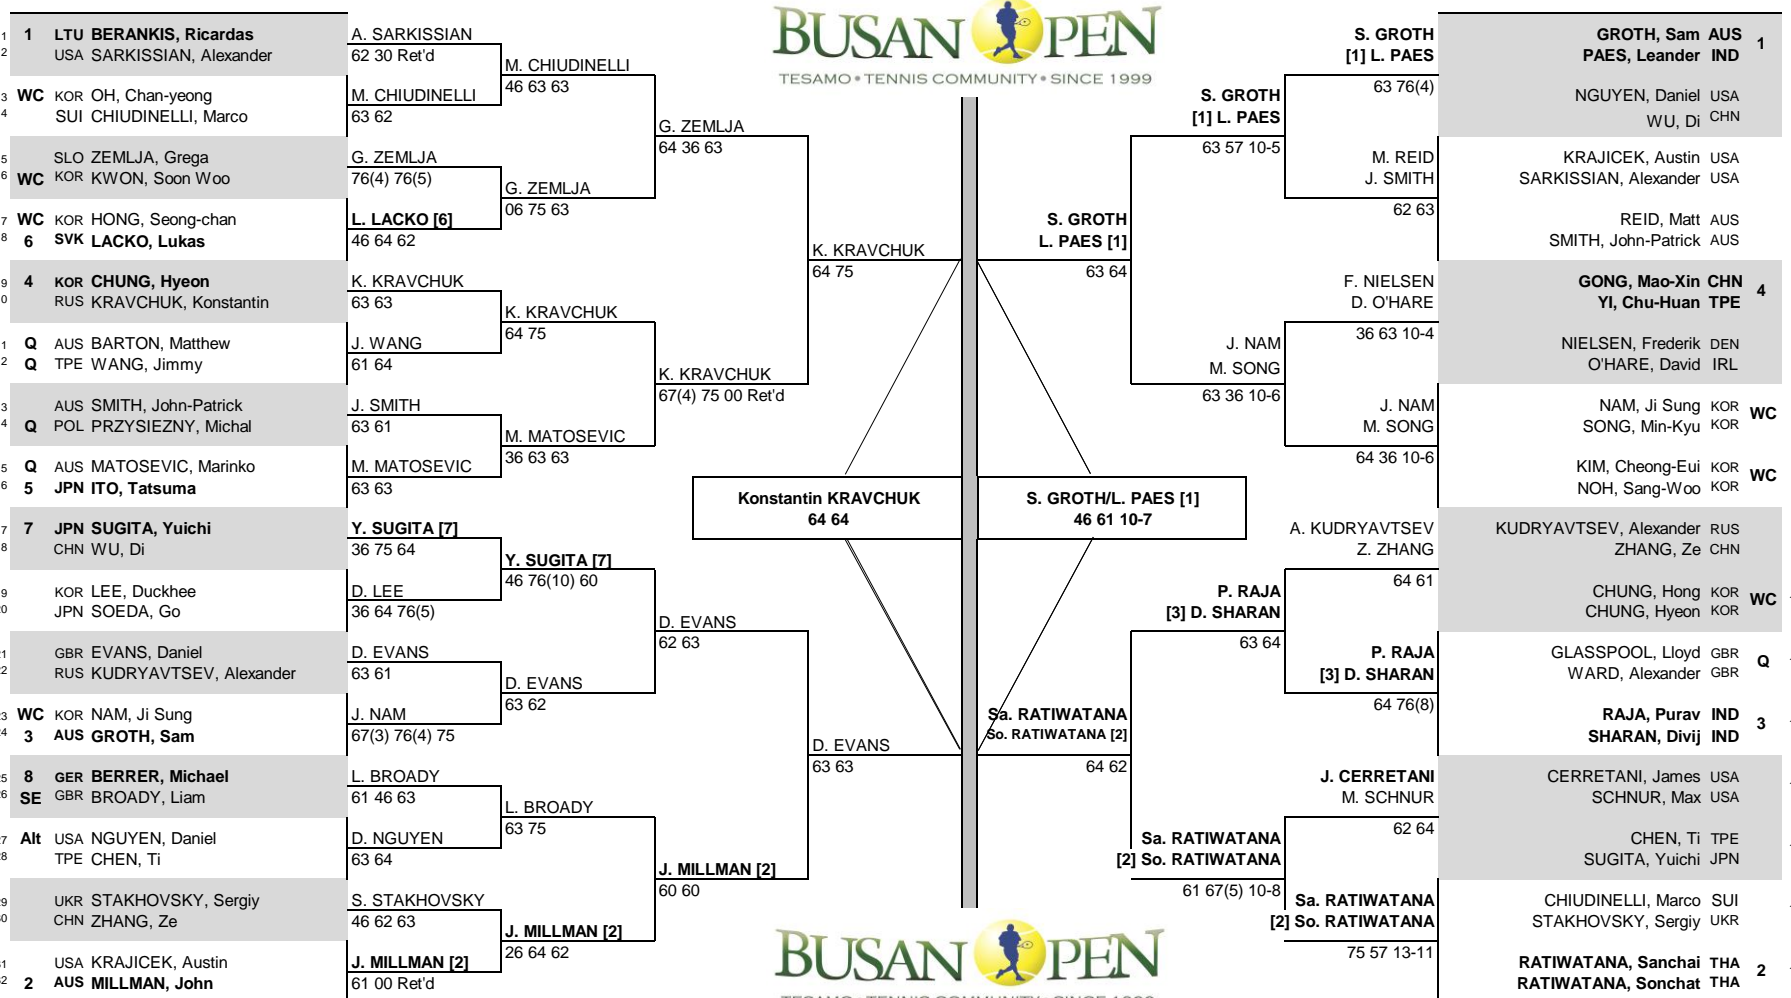

# BUSAN OPEN CHALLENGER TOUR TENNIS

**CITY, COUNTRY**  
Busan, Korea

**TOURNAMENT DATES**  
2 - 8 May 2016

**SURFACE**  
Hard, Rebound Ace

**TOTAL FINANCIAL COMMITMENT**  
\$100,000

STATUS	NAT	MAIN DRAW SINGLES	MAIN DRAW DOUBLES	NAT.	STATUS
--------	-----	-------------------	-------------------	------	--------

ATP, Inc. © Copyright 2014

SEEDED PLAYERS		RANK	PRIZE MONEY	POINTS	LUCKY LOSERS	RETIREMENTS/WALKOVERS	SEEDED TEAMS		RANK	PRIZE MONEY (PER TEAM)	POINTS	ALTERNATES	RETIREMENTS/W.O.
1	BERANKIS, Ricardas	55	WINNER	\$14,400	110	D. Nguyen - (Alt)	1	GROTH, Sam / PAES, Leander	164	WINNER	\$6,200	110	
2	MILLMAN, John	66	FINALIST	\$8,480	65	M. Matosevic - right wrist	2	RATIWATANA, Sanchai / RATIWATANA, Sonchat	196	FINALIST	\$3,600	65	
3	GROTH, Sam	80	SEMI-FINALIST	\$5,020	40	R. Berankis - illness	3	RAJA, Purav / SHARAN, Divij	261	SEMI-FINALIST	\$2,160	40	
4	CHUNG, Hyeon	84	QUARTER-FINALIST	\$2,920	20	A. Krajicek - left shoulder	4	GONG, Mao-Xin / YI, Chu-Huan	263	QUARTER-FINALIST	\$1,280	20	WITHDRAWALS
5	ITO, Tatsuma	104	SECOND ROUND	\$1,720	9					FIRST ROUND	\$720	0	
6	LACKO, Lukas	113	FIRST ROUND	\$1,040	0								
7	SUGITA, Yuichi	114											
8	BERRER, Michael	115											