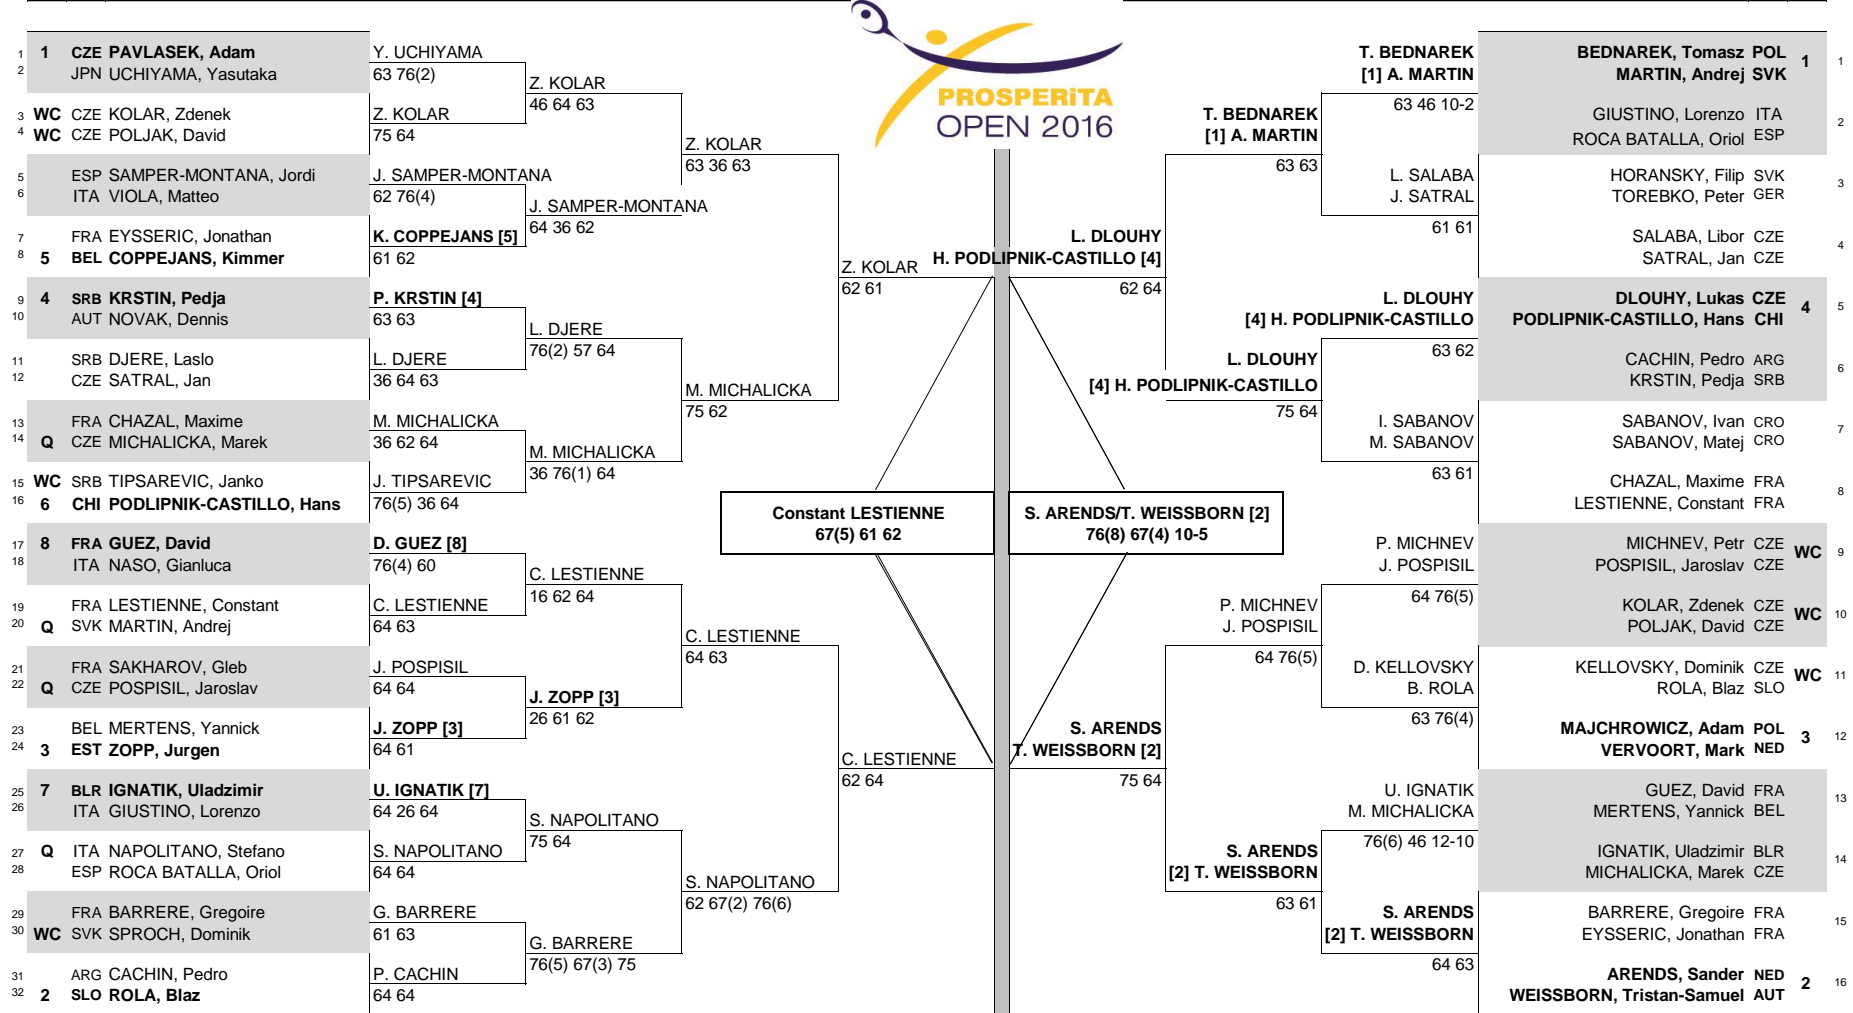

# PROSPERITA OPEN 2016

**CITY, COUNTRY**  
Ostrava, Czech Republic

**TOURNAMENT DATES**  
25 APRIL – 1 MAY 2016

**SURFACE**  
Red Clay

**TOTAL FINANCIAL COMMITMENT**  
€ 42,500

STATUS	NAT	MAIN DRAW SINGLES		MAIN DRAW DOUBLES		NAT.	STATUS
--------	-----	-------------------	--	-------------------	--	------	--------

ATP, Inc. © Copyright 2014

SEEDED PLAYERS				SEEDED TEAMS			
RANK	PRIZE MONEY	POINTS	LUCKY LOSERS	RANK	PRIZE MONEY (PER TEAM)	POINTS	ALTERNATES
1	€ 6,150	90		1	€ 2,650	90	
2	€ 3,600	55		2	€ 1,500	55	
3	€ 2,130	33		3	€ 920	33	
4	€ 1,245	17	WITHDRAWALS	4	€ 540	17	WITHDRAWALS
5	€ 730	8			€ 310	0	
6	€ 440	0					