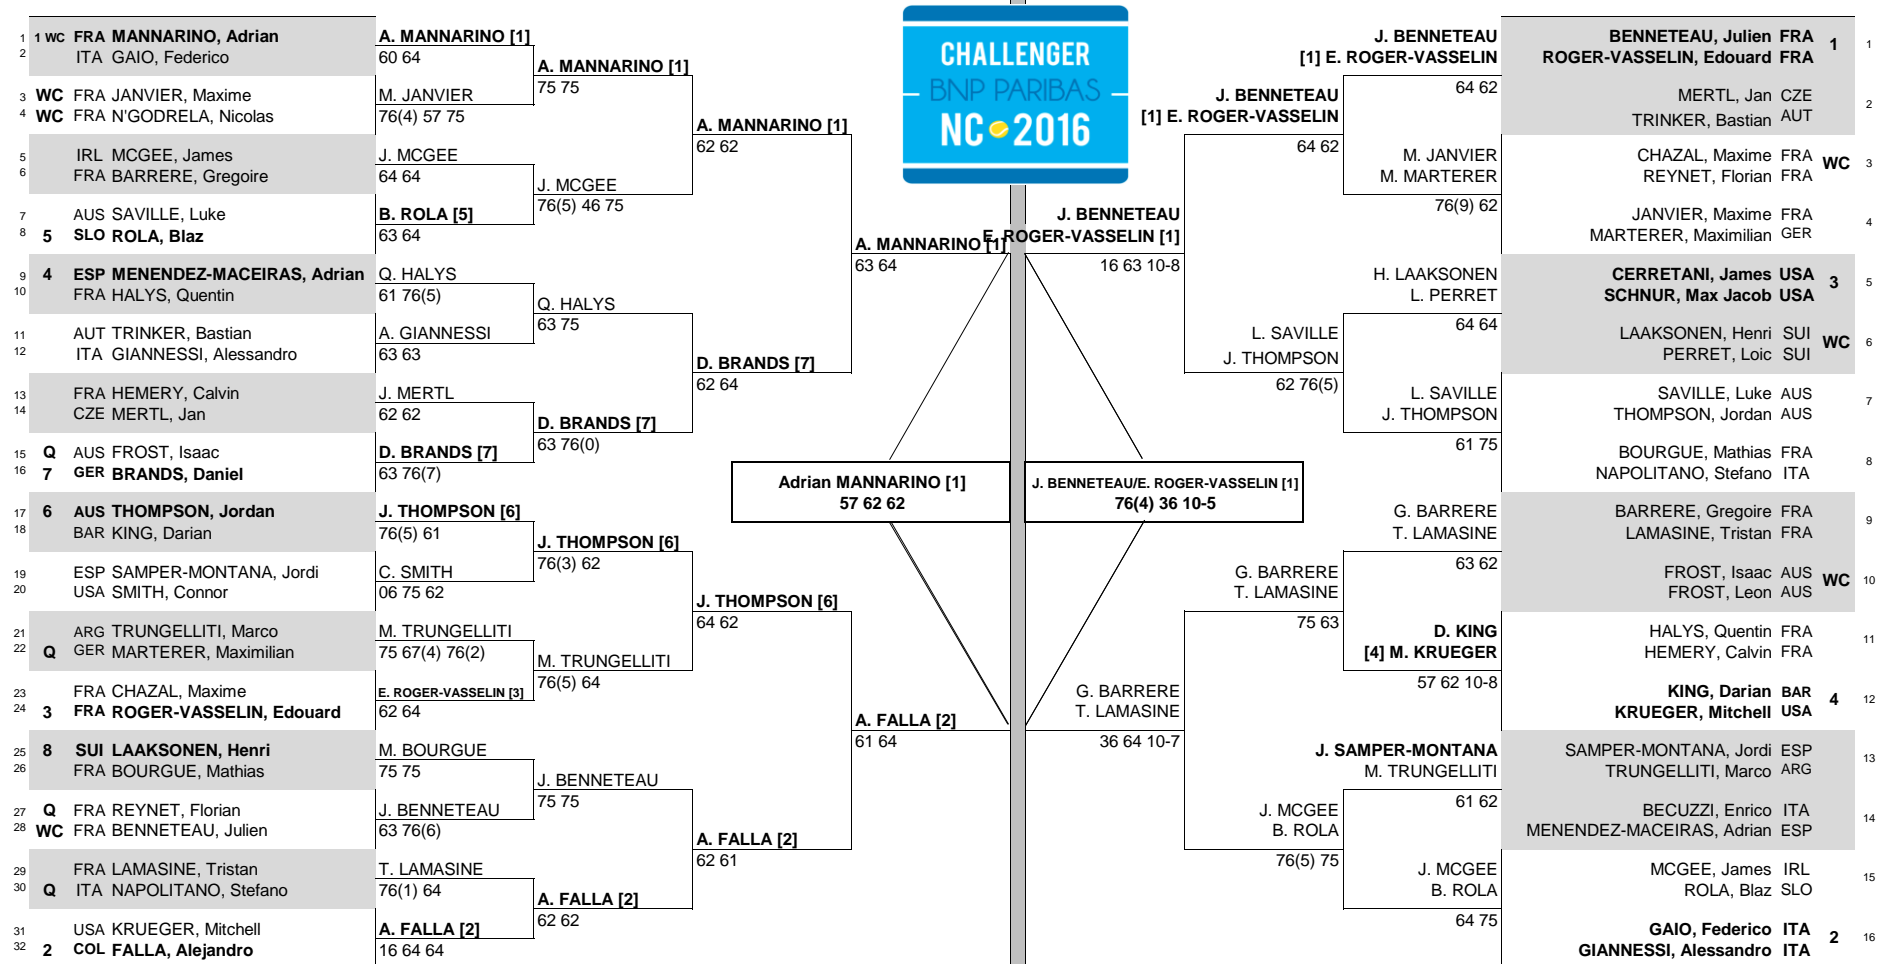

CHALLENGER BNP PARIBAS NOUMEA

CITY, COUNTRY
NOUMEA, New Caledonia

TOURNAMENT DATES
4-9 January 2016

SURFACE
Hard

TOTAL FINANCIAL COMMITMENT
\$75,000

STATUS	NAT	MAIN DRAW SINGLES		MAIN DRAW DOUBLES		NAT.	STATUS
--------	-----	-------------------	--	-------------------	--	------	--------

ATP, Inc. © Copyright 2014

SEEDED PLAYERS					SEEDED TEAMS						
RANK	PRIZE MONEY	POINTS	LUCKY LOSERS	RETIREMENTS/WALKOVERS	RANK	PRIZE MONEY (PER TEAM)	POINTS	ALTERNATES	RETIREMENTS/W.O.		
1	MANNARINO, Adrian	47	WINNER	\$10,800	100	1	BENVETEAU, Julien / ROGER-VASSELIN, Edouard	141	WINNER	\$4,650	100
2	FALLA, Alejandro	122	FINALIST	\$6,360	60	2	GAIO, Federico / GIANNESSE, Alessandro	455	FINALIST	\$2,700	60
3	ROGER-VASSELIN, Edouard	123	SEMI-FINALIST	\$3,765	35	3	CERRETANI, James / SCHNUR, Max Jacob	489	SEMI-FINALIST	\$1,620	35
4	MENENDEZ-MACEIRAS, Adrian	143	QUARTER-FINALIST	\$2,190	18	4	KING, Darian / KRUEGER, Mitchell	551	QUARTER-FINALIST	\$960	18
5	ROLA, Blaz	144	SECOND ROUND	\$1,290	8				FIRST ROUND	\$540	0
6	THOMPSON, Jordan	154	FIRST ROUND	\$780	0						
7	BRANDS, Daniel	159									
8	LAAKSONEN, Henri	181									