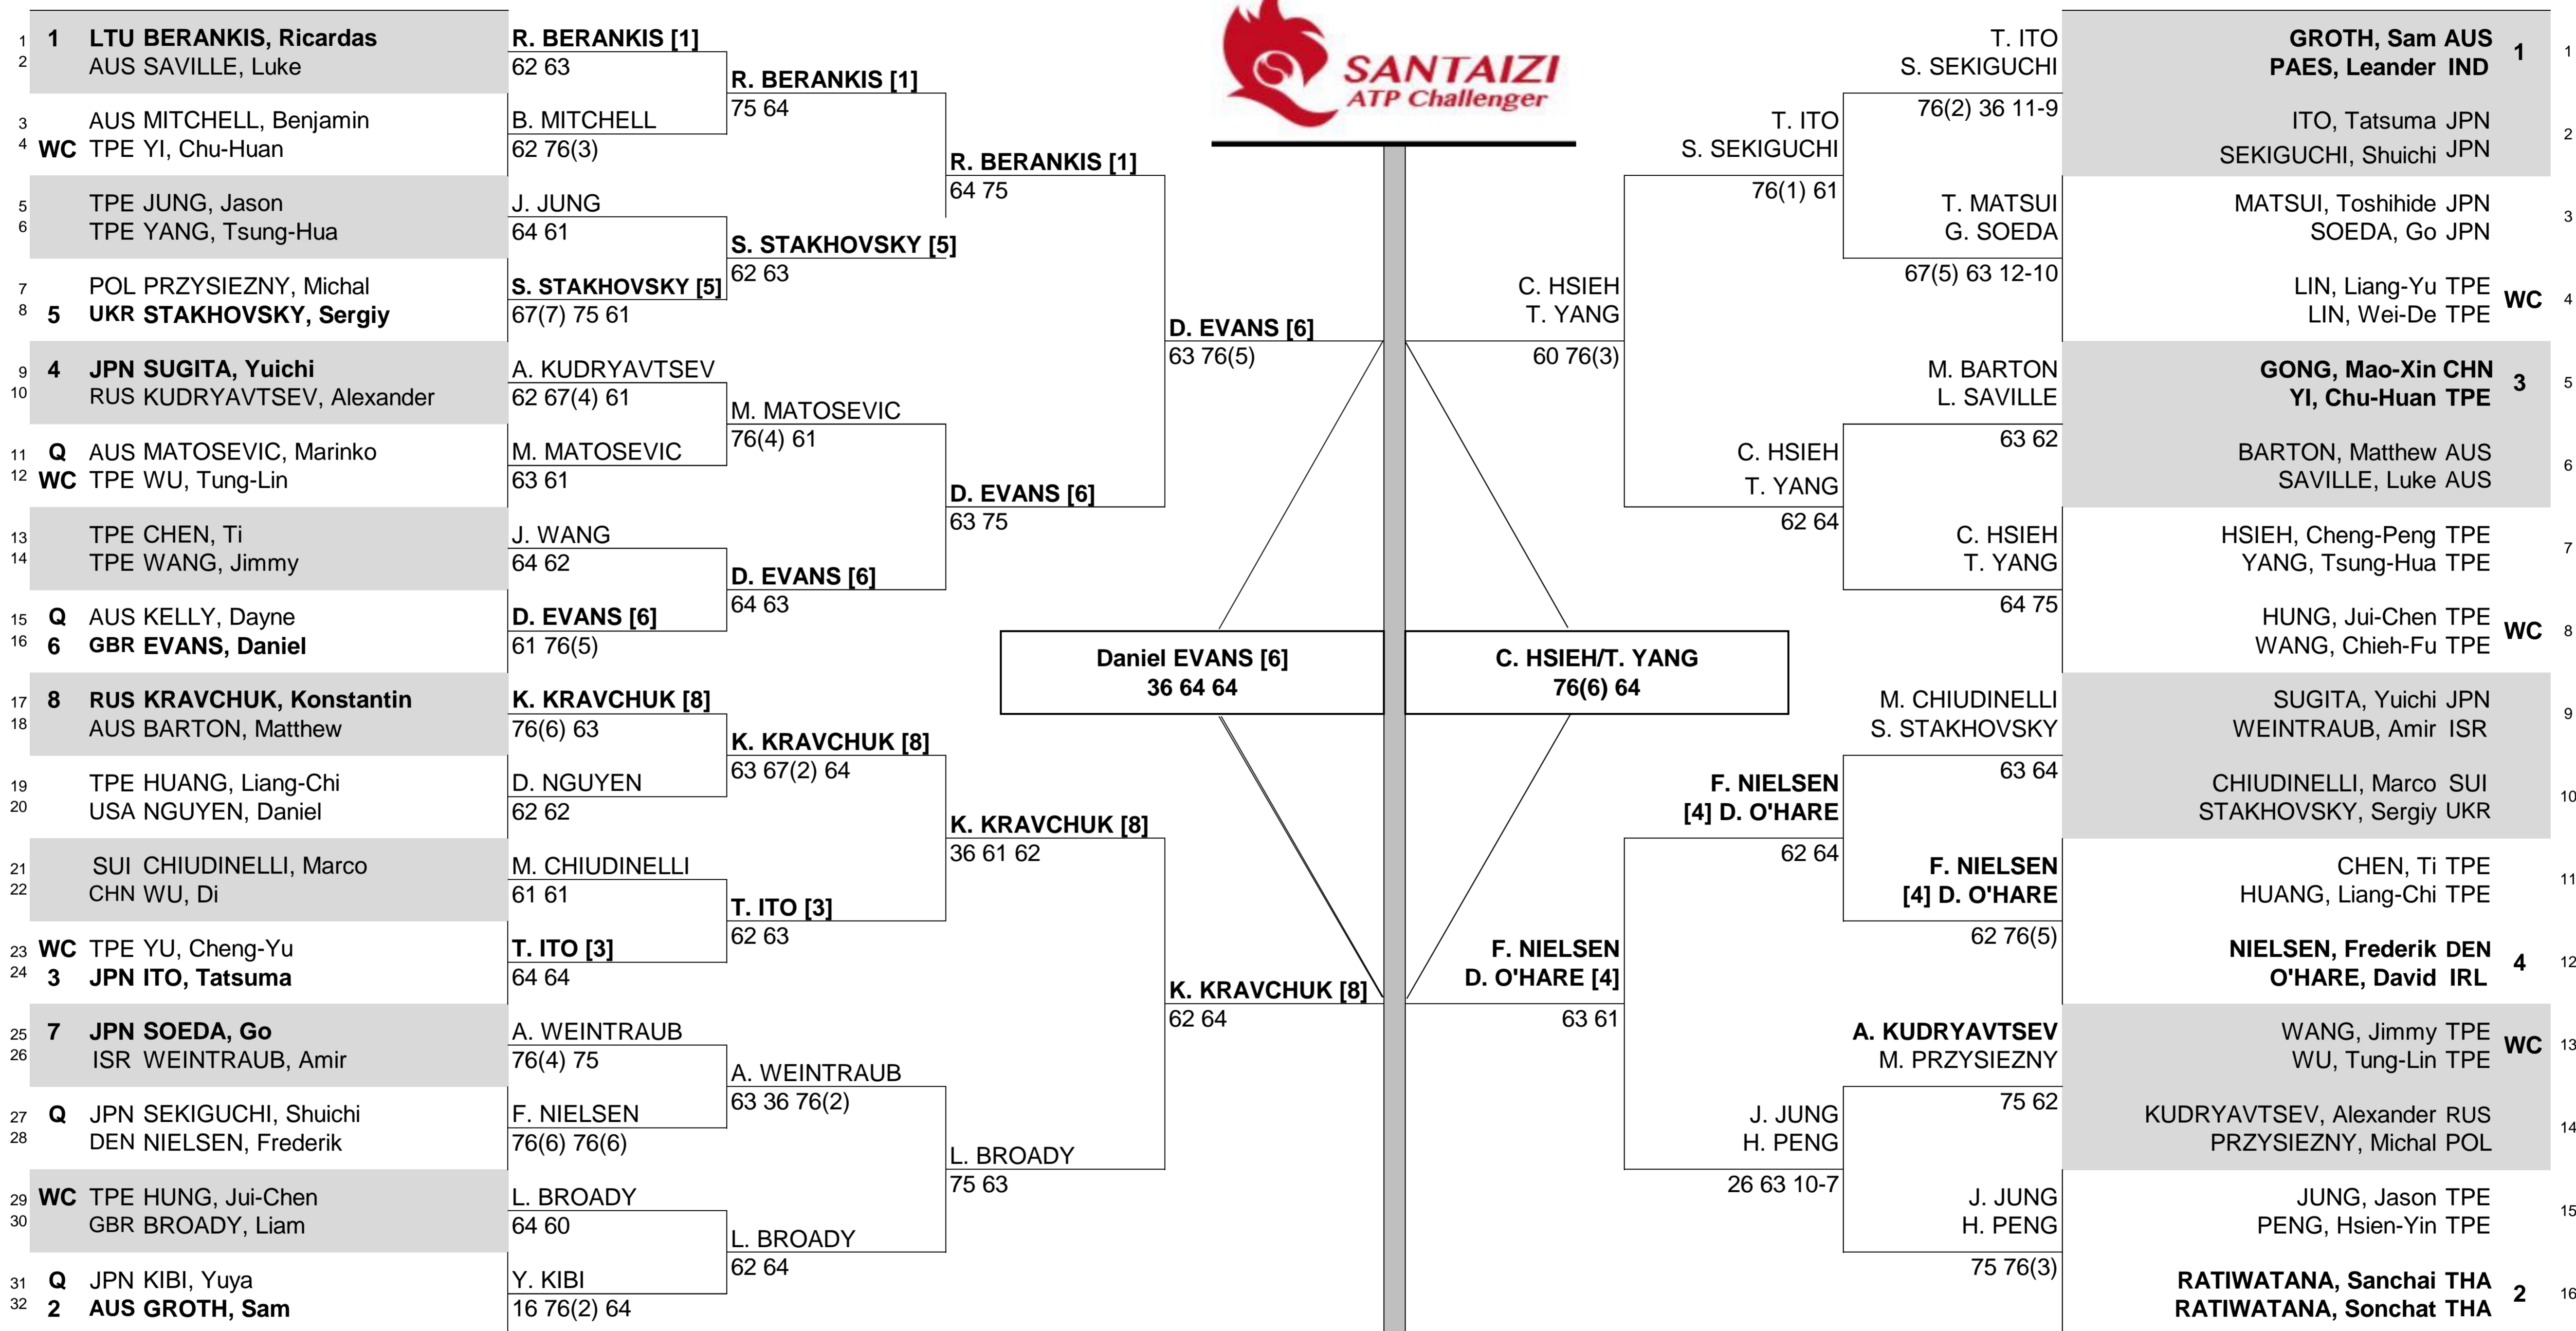

2016 SANTAIZI CHALLENGER

CITY, COUNTRY
Taipei, Taiwan

TOURNAMENT DATES
25 April-1 May 2016

SURFACE
Hard

TOTAL FINANCIAL COMMITMENT
\$75,000

STATUS	NAT	MAIN DRAW SINGLES	MAIN DRAW DOUBLES	NAT.	STATUS
--------	-----	-------------------	-------------------	------	--------

ATP, Inc. © Copyright 2014

SEEDED PLAYERS					LUCKY LOSERS		RETIREMENTS/WALKOVERS		SEEDED TEAMS					ALTERNATES		RETIREMENTS/W.O.	
RANK	PRIZE MONEY	POINTS							RANK	PRIZE MONEY (PER TEAM)	POINTS						
1	BERANKIS, Ricardas	62	WINNER	\$10,800	100					1	GROTH, Sam / PAES, Leander	164	WINNER	\$4,650	100		
2	GROTH, Sam	80	FINALIST	\$6,360	60					2	RATIWATANA, Sanchai / RATIWATANA, Sonchat	198	FINALIST	\$2,700	60		
3	ITO, Tatsuma	103	SEMI-FINALIST	\$3,765	35					3	GONG, Mao-Xin / YI, Chu-Huan	263	SEMI-FINALIST	\$1,620	35		
4	SUGITA, Yuichi	111	QUARTER-FINALIST	\$2,190	18	WITHDRAWALS				4	NIELSEN, Frederik / O'HARE, David	281	QUARTER-FINALIST	\$960	18	WITHDRAWALS	
5	STAKHOVSKY, Sergiy	122	SECOND ROUND	\$1,290	8								FIRST ROUND	\$540	0		
6	EVANS, Daniel	124	FIRST ROUND	\$780	0					<p style="text-align: center;">FOLLOW LIVE SCORING AT www.ATPWorldTour.com</p> <p>LAST DIRECT ACCEPTANCE: Wang, Jimmy (377) ATP SUPERVISOR: Carmelo Di Dio LAST DIRECT ACCEPTANCE: Kudryavtsev,A./Przysiezny, M (530)</p>							
7	SOEDA, Go	128															
8	KRAVCHUK, Konstantin	129															