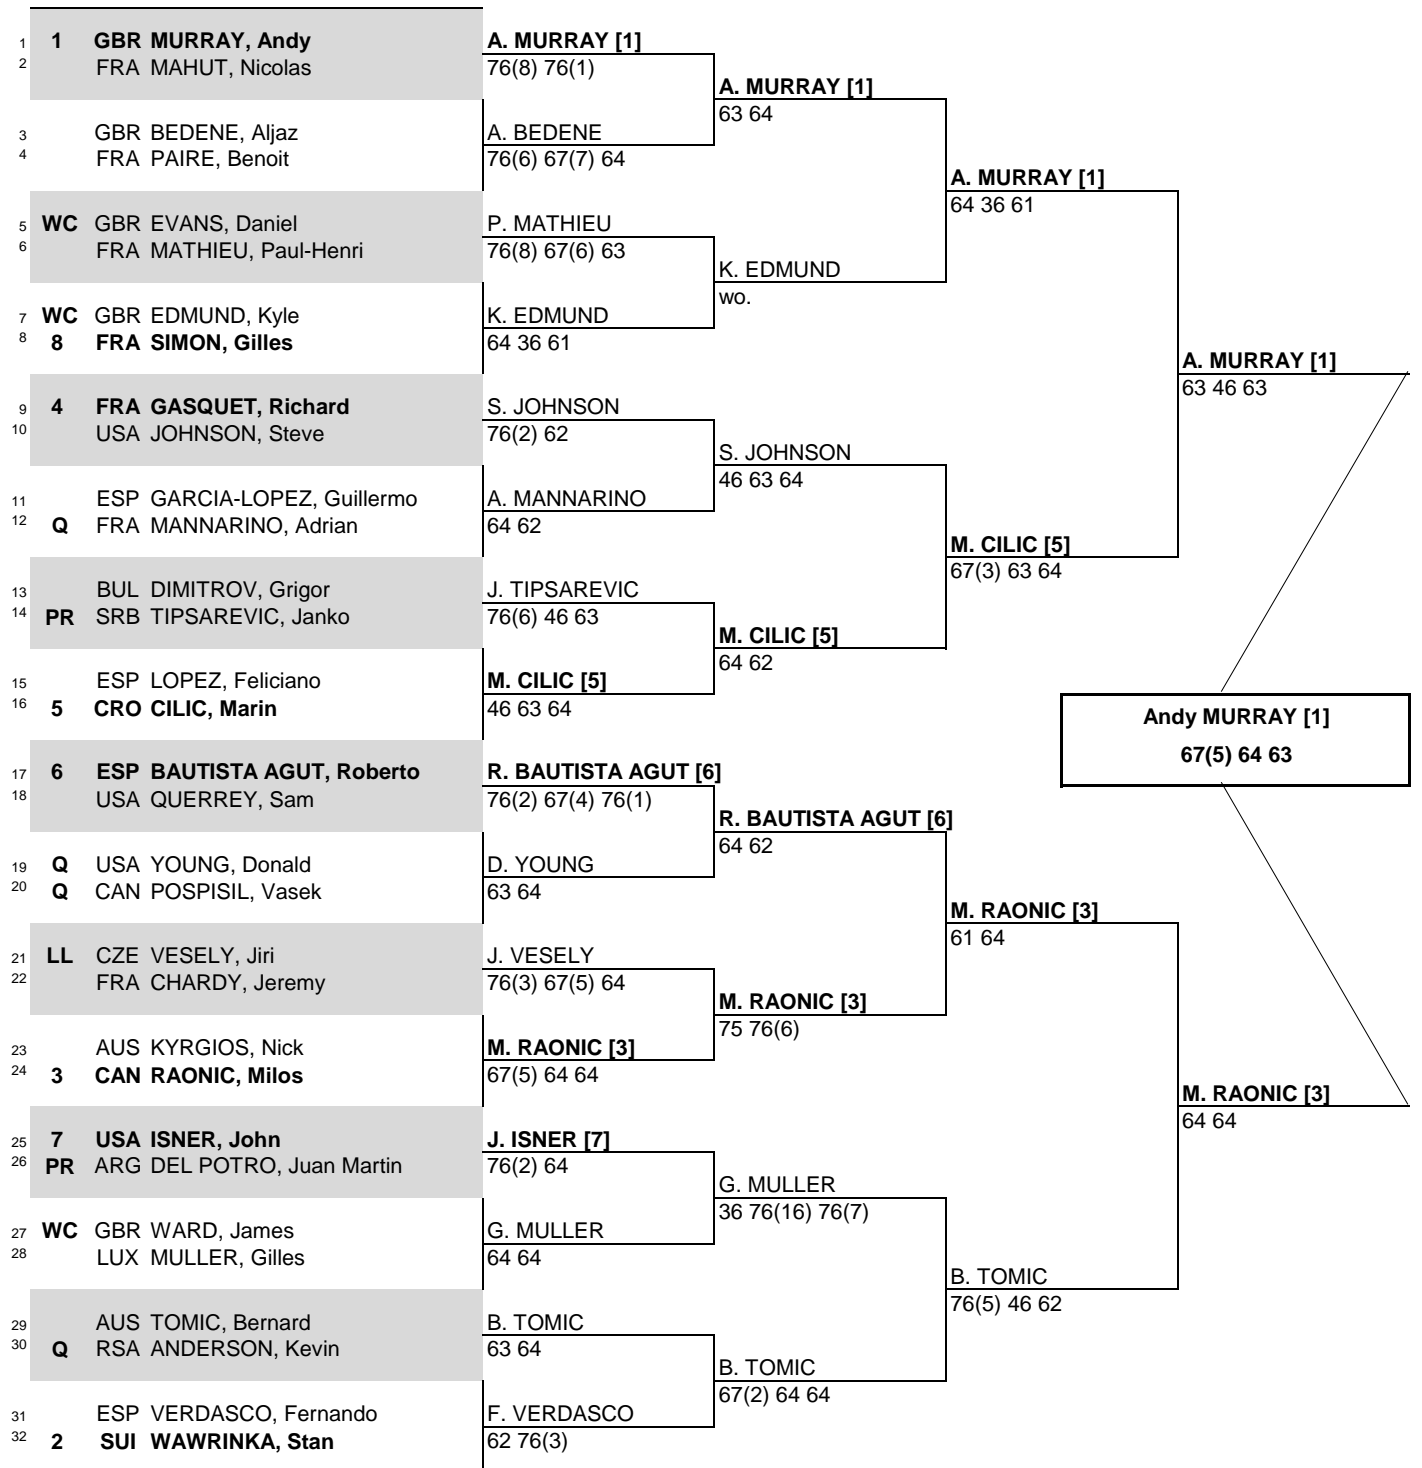

CITY, COUNTRY
London, UK

TOURNAMENT DATES
13-19 June 2016

SURFACE
, GRASS

STATUS NAT MAIN DRAW SINGLES

ATP, Inc. © Copyright 2014

SEEDED PLAYERS		RANK	PRIZE MONEY	POINTS	LUCKY LOSERS	RETIREMENTS/WALKOVERS	
1	MURRAY, Andy	2	WINNER	€ 410,200	500	J. Vesely - [LL]	
2	WAWRINKA, Stan	5	FINALIST	€ 192,650	300	P. Mathieu - Wrist injury	
3	RAONIC, Milos	9	SEMI-FINALIST	€ 95,665	180		
4	GASQUET, Richard	10	QUARTER-FINALIST	€ 47,830	90		
5	CILIC, Marin	13	SECOND ROUND	€ 24,235	45		
6	BAUTISTA AGUT, Roberto	16	FIRST ROUND	€ 12,755	0		
7	ISNER, John	17	FOLLOW LIVE SCORING AT				
8	SIMON, Gilles	18	www.ATPWorldTour.com				
LAST DIRECT ACCEPTANCE		Paul-Henri Mathieu 60		ATP SUPERVISOR(S)		Lars Graff/Tom Barnes	