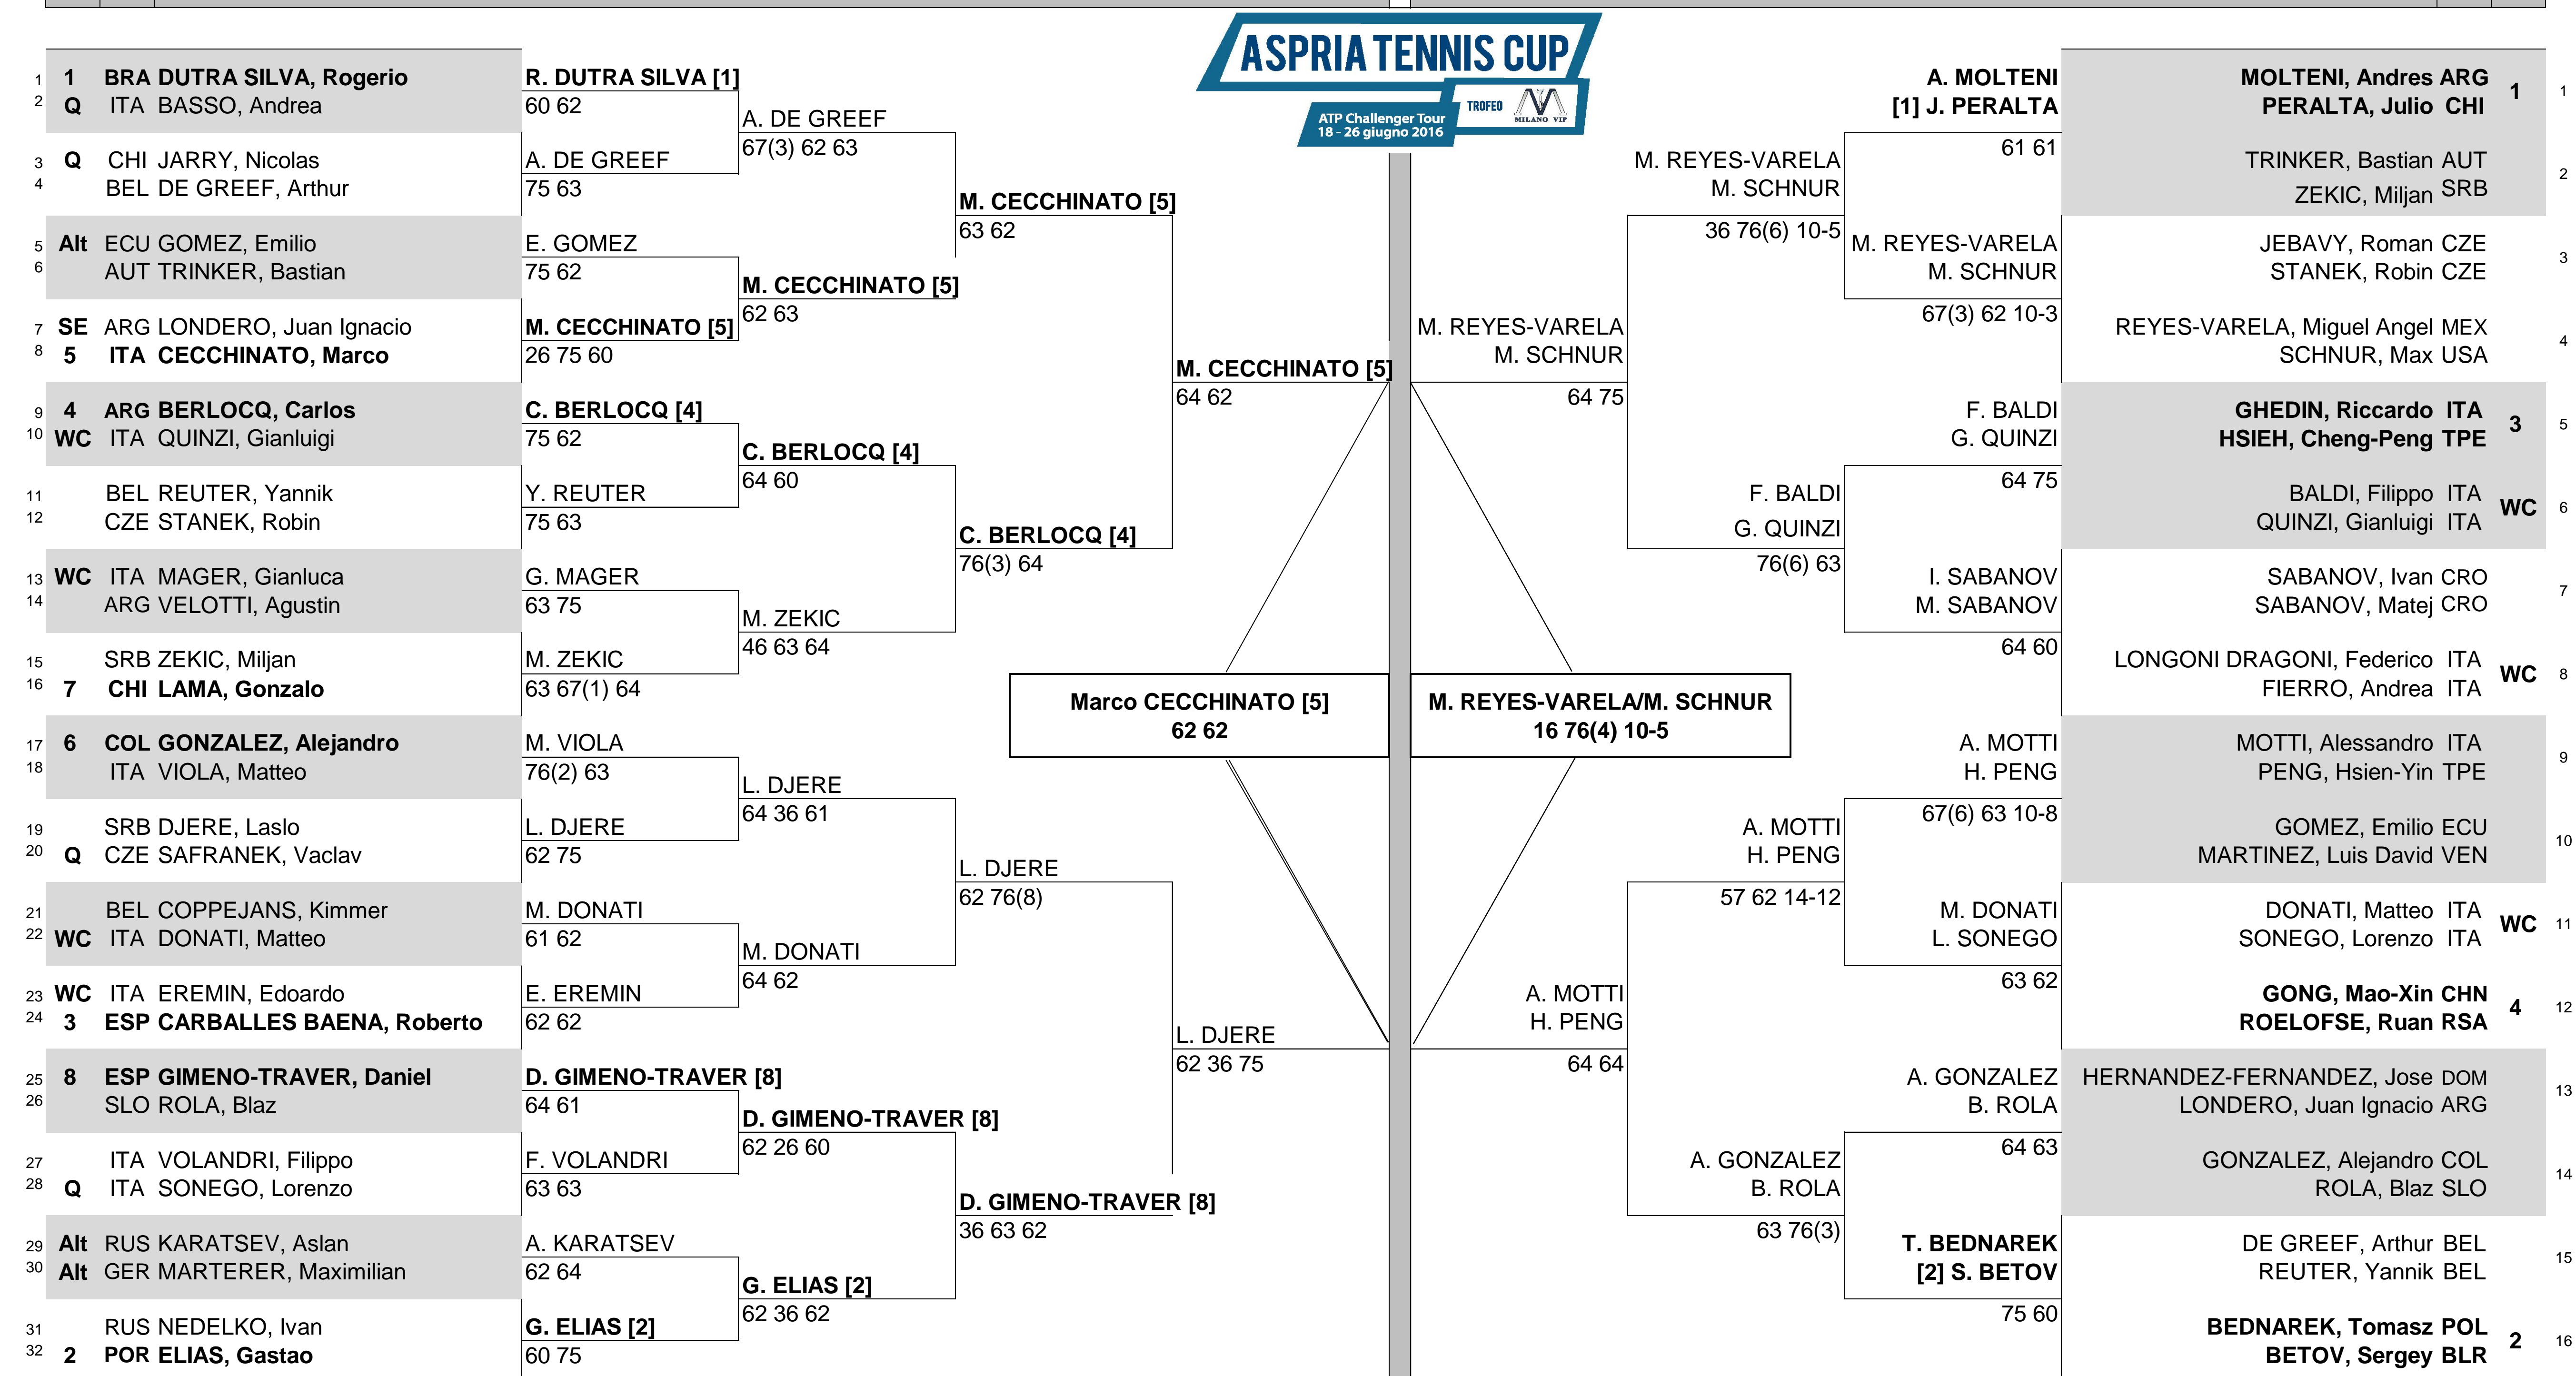

# Aspria Tennis Cup

**CITY, COUNTRY**  
Milan, Italy

**TOURNAMENT DATES**  
20-26 June 2016

**SURFACE**  
Red Clay

**TOTAL FINANCIAL COMMITMENT**  
€ 42,500

STATUS	NAT	MAIN DRAW SINGLES	MAIN DRAW DOUBLES	NAT	STATUS
--------	-----	-------------------	-------------------	-----	--------

ATP, Inc. © Copyright 2014

SEEDED PLAYERS	RANK	PRIZE MONEY	POINTS	LUCKY LOSERS	RETIREMENTS/WALKOVERS	SEEDED TEAMS	RANK	PRIZE MONEY (PER TEAM)	POINTS	ALTERNATES	RETIREMENTS/W.O.
1 DUTRA SILVA, Rogerio	82	WINNER	€ 6,150	80	A. Karatsev - (Alt)	1 MOLteni, Andres / PERALTA, Julio	131	WINNER	€ 2,650	80	
2 ELIAS, Gastao	91	FINALIST	€ 3,600	48	E. Gomez - (Alt)	2 BEDNAREK, Tomasz / BETOV, Sergey	236	FINALIST	€ 1,500	48	
3 CARBALLES BAENA, Roberto	111	SEMI-FINALIST	€ 2,130	29	M. Marterer - (Alt)	3 GHEDIN, Riccardo / HSIEH, Cheng-Peng	243	SEMI-FINALIST	€ 920	29	
4 BERLOCQ, Carlos	119	QUARTER-FINALIST	€ 1,245	15	<b>WITHDRAWALS</b>	4 GONG, Mao-Xin / ROELOFSE, Ruan	265	QUARTER-FINALIST	€ 540	15	<b>WITHDRAWALS</b>
5 CECCHINATO, Marco	135	SECOND ROUND	€ 730	7				FIRST ROUND	€ 310	0	
6 GONZALEZ, Alejandro	147	FIRST ROUND	€ 440	0							
7 LAMA, Gonzalo	163										
8 GIMENO-TRAVER, Daniel	173										