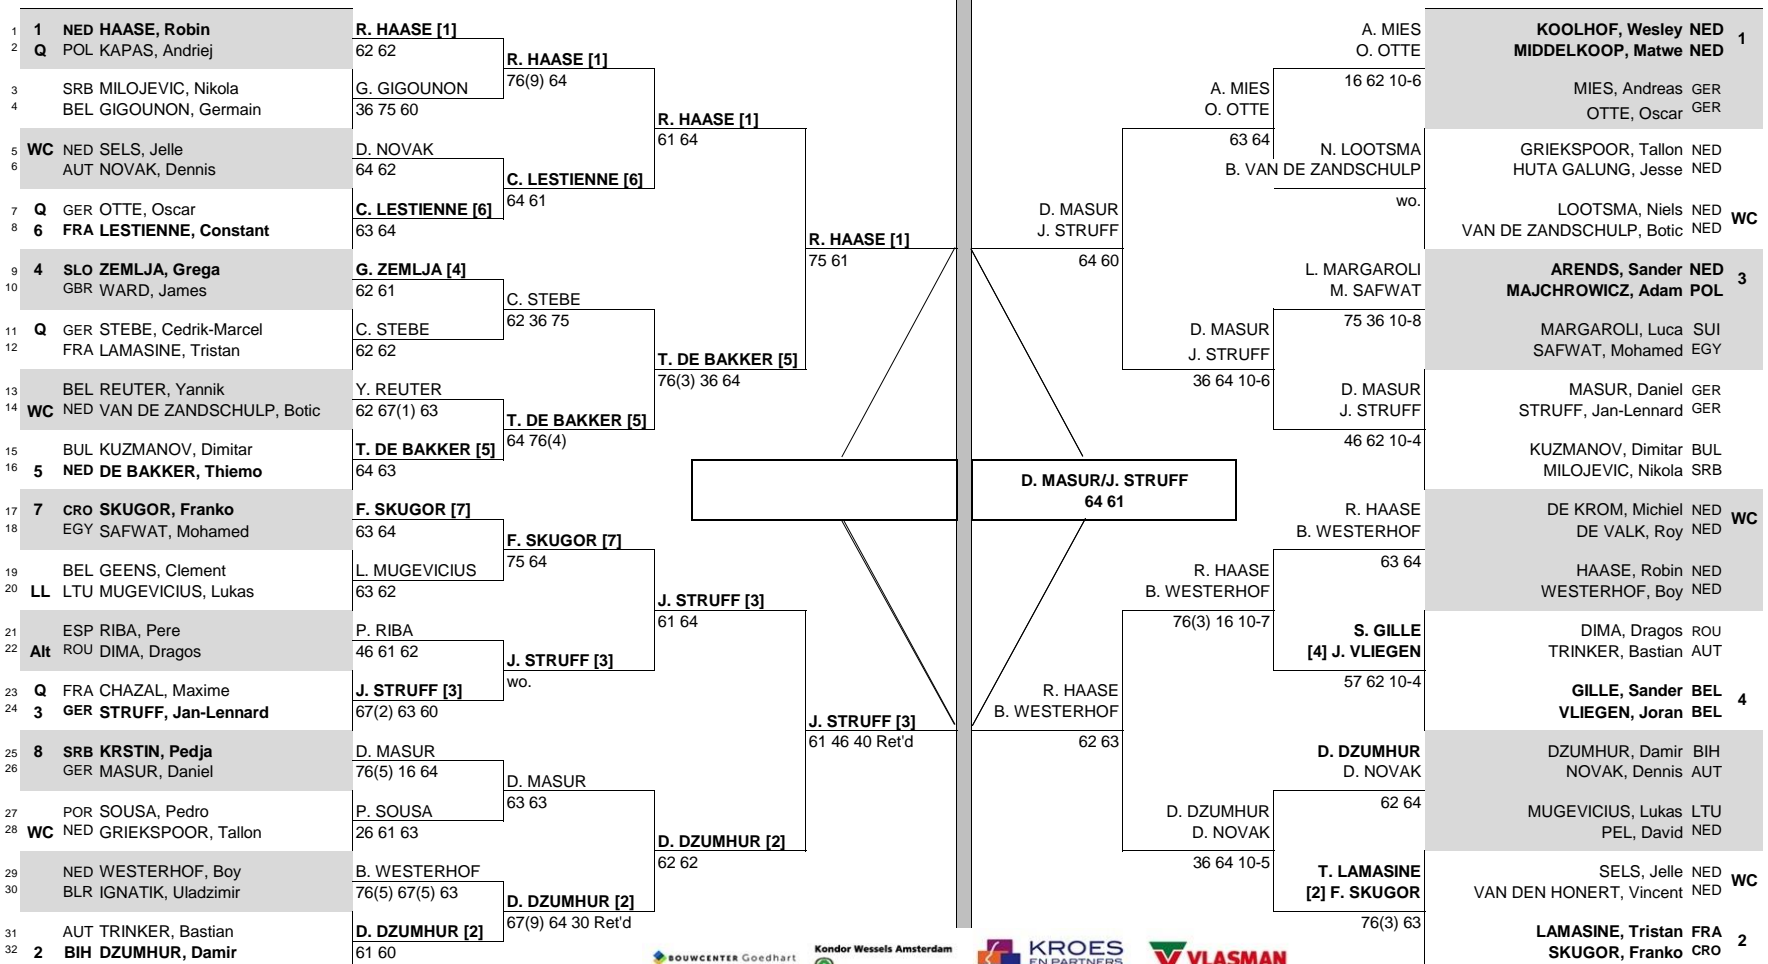

Tean International

CITY, COUNTRY
Alphen a/d Rijn, The Netherlands

TOURNAMENT DATES
6-11 September 2016

SURFACE
Red Clay

TOTAL PRIZE MONEY
€ 42,500

STATUS NAT MAIN DRAW SINGLES MAIN DRAW DOUBLES NAT STATUS

ATP, Inc. © Copyright 2014

SEEDED PLAYERS				ALTERNATES / LUCKY LOSERS		RETIREMENTS/WALKOVERS		SEEDED TEAMS				ALTERNATES		RETIREMENTS/W.O.	
RANK	PRIZE MONEY	POINTS					RANK	PRIZE MONEY (PER TEAM)	POINTS						
1	€ 6,150	80	L. Mugevicius - (LL)	D. Dzumhur - Right shoulder	1	€ 2,650	80								
2	€ 3,600	48	D. Dima - (Alt)	P. Riba - Right wrist	2	€ 1,500	48								
3	€ 2,130	29		B. Westerhof - Left leg	3	€ 920	29								
4	€ 1,245	15	WITHDRAWALS		4	€ 540	15								
5	€ 730	7	J. Huta Galung (Left groin)			€ 310	0								
6	€ 440	0													
7															
8															