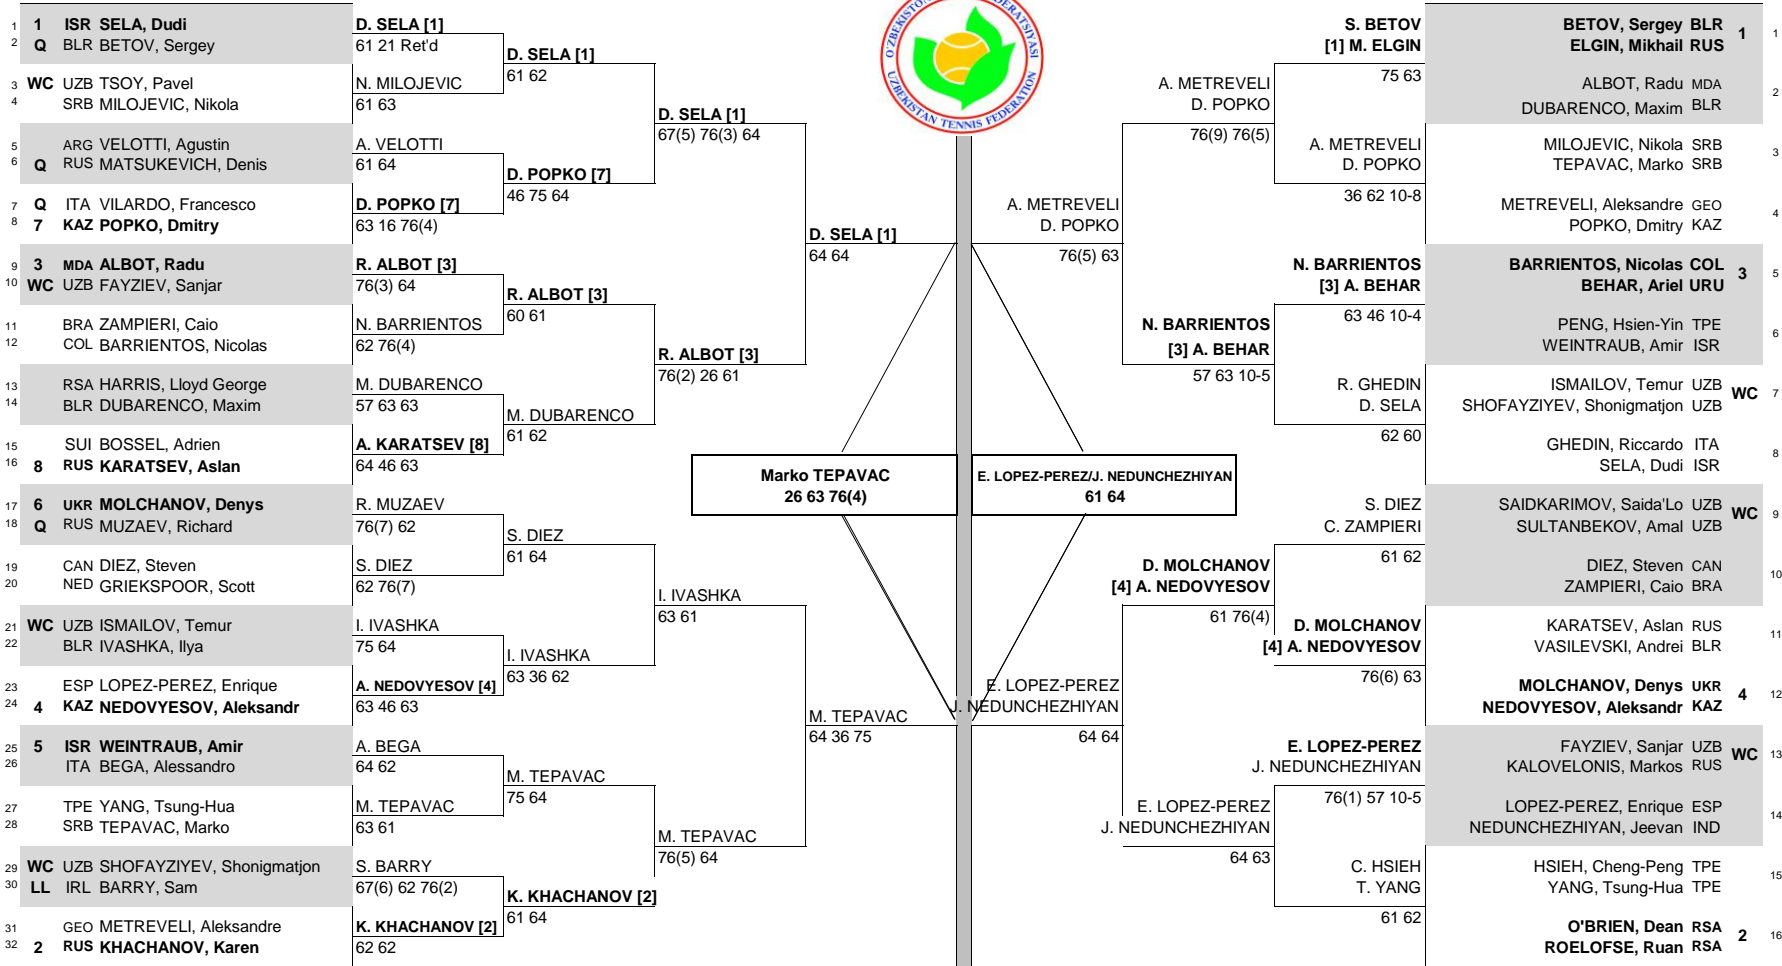

# KARSHI CHALLENGER

**CITY, COUNTRY**  
Karshi, Uzbekistan

**TOURNAMENT DATES**  
2-7 May 2016

**SURFACE**  
Hard, Plexipave

**TOTAL FINANCIAL COMMITMENT**  
\$50,000

STATUS	NAT	MAIN DRAW SINGLES		MAIN DRAW DOUBLES		NAT.	STATUS
--------	-----	-------------------	--	-------------------	--	------	--------

ATP, Inc. © Copyright 2014

SEEDED PLAYERS		PRIZE MONEY		POINTS	LUCKY LOSERS	RETIREMENTS/WALKOVERS	SEEDED TEAMS		RANK	PRIZE MONEY (PER TEAM)		POINTS	ALTERNATES	RETIREMENTS/W.O.	
1	SELA, Dudi	78	WINNER	\$7,200	90	S. Barry - (LL)	S. Betov - Med	1	BETOV, Sergey / ELGIN, Mikhail	147	WINNER	\$3,100	90		
2	KHACHANOV, Karen	128	FINALIST	\$4,240	55			2	O'BRIEN, Dean / ROELOFSE, Ruan	247	FINALIST	\$1,800	55		
3	ALBOT, Radu	151	SEMI-FINALIST	\$2,510	33			3	BARRIENTOS, Nicolas / BEHAR, Ariel	314	SEMI-FINALIST	\$1,080	33		
4	NEDOVYESOV, Aleksandr	197	QUARTER-FINALIST	\$1,460	17	WITHDRAWALS		4	MOLCHANOV, Denys / NEDOVYESOV, Aleksandr	315	QUARTER-FINALIST	\$640	17	WITHDRAWALS	
5	WEINTRAUB, Amir	198	SECOND ROUND	\$860	8						FIRST ROUND	\$360	0		
6	MOLCHANOV, Denys	224	FIRST ROUND	\$520	0										
7	POPKO, Dmitry	230													
8	KARATSEV, Aslan	231													