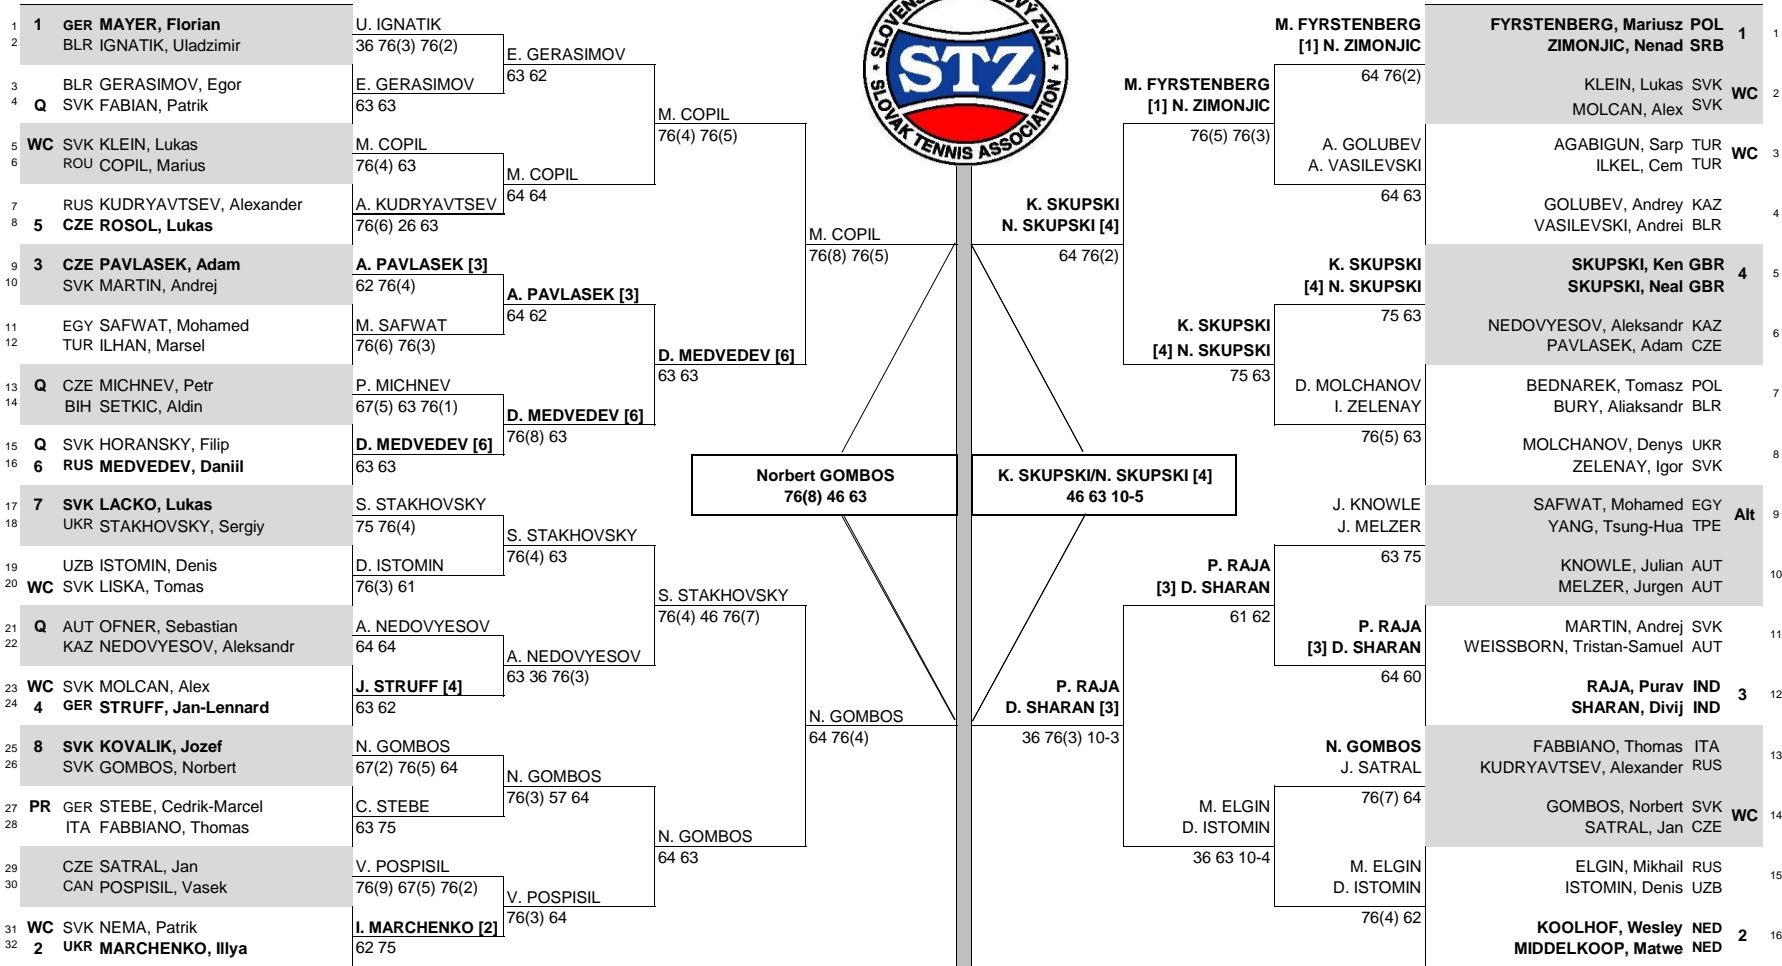

CITY, COUNTRY
Bratislava, Slovakia

TOURNAMENT DATES
7-13 November 2016

SURFACE
Hard

TOTAL PRIZE MONEY
€ 85,000

STATUS	NAT.	MAIN DRAW SINGLES		MAIN DRAW DOUBLES		NAT.	STATUS
--------	------	-------------------	--	-------------------	--	------	--------

ATP, Inc. © Copyright 2014

SEEDED PLAYERS				ALTERNATES / LUCKY LOSERS		RETIREMENTS/WALKOVERS		SEEDED TEAMS				ALTERNATES		RETIREMENTS/W.O.	
RANK	PRIZE MONEY	POINTS				RANK	PRIZE MONEY (PER TEAM)	POINTS							
1	€ 12,250	110	MAYER, Florian			1	€ 5,250	110	FYRSTENBERG, Mariusz / ZIMONJIC, Nenad			M. Sahwat / T. Yang			
2	€ 7,200	65	MARCHENKO, Ilyia			2	€ 3,100	65	KOOLHOF, Wesley / MIDDELKOOP, Matwe						
3	€ 4,260	40	PAVLASEK, Adam			3	€ 1,840	40	RAJA, Purav / SHARAN, Divij						
4	€ 2,480	20	STRUFF, Jan-Lennard			4	€ 1,090	20	SKUPSKI, Ken / SKUPSKI, Neal						
5	€ 1,460	9	ROSOL, Lukas				€ 610	0							
6	€ 885	0	MEDVEDEV, Daniil												
7			LACKO, Lukas												
8			KOVALIK, Jozef												

FOLLOW LIVE SCORING AT www.ATPWorldTour.com

LAST DIRECT ACCEPTANCE

Ilhan, Marsel - 227

ATP SUPERVISOR

Roland Herfel

LAST DIRECT ACCEPTANCE

Golubev, A/Vasilevski, A. - 290