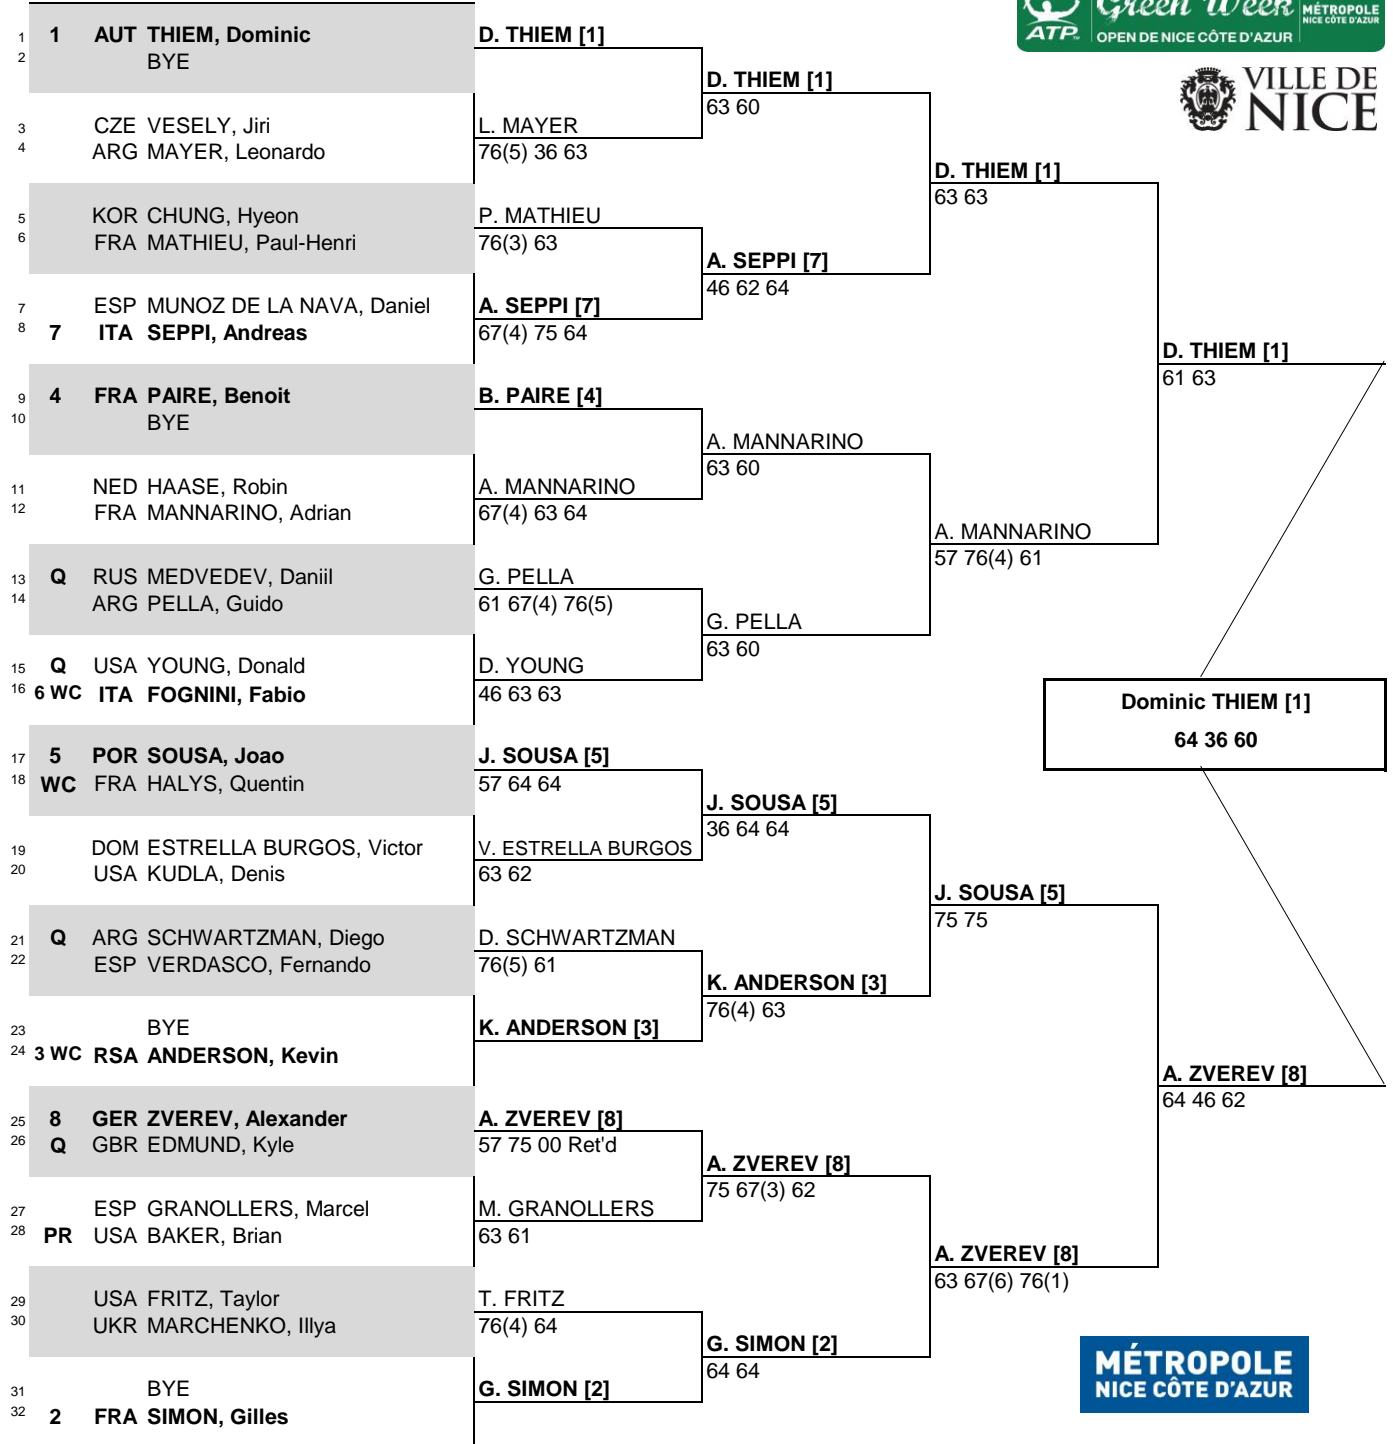

OPEN DE NICE COTE D'AZUR

CITY, COUNTRY
Nice, France

TOURNAMENT DATES
14-21 May, 2016

SURFACE
Red Clay

TOTAL FINANCIAL COMMITMENT
€ 520,070

STATUS NAT **MAIN DRAW SINGLES**

ATP, Inc. © Copyright 2014

SEEDED PLAYERS	RANK	PRIZE MONEY	POINTS	LUCKY LOSERS	RETIREMENTS/WALKOVERS	
1 THIEM, Dominic	15	WINNER	€ 82,450	250	K. Edmund - Left Ankle	
2 SIMON, Gilles	18	FINALIST	€ 43,430	150		
3 ANDERSON, Kevin	19	SEMI-FINALIST	€ 23,525	90	WITHDRAWALS	
4 PAIRE, Benoit	21	QUARTER-FINALIST	€ 13,400	45		
5 SOUSA, Joao	30	SECOND ROUND	€ 7,900	20		
6 FOGNINI, Fabio	31	FIRST ROUND	€ 4,680	0		
7 SEPPI, Andreas	42	FOLLOW LIVE SCORING AT				
8 ZVEREV, Alexander	44	www.ATPWorldTour.com				
LAST DIRECT ACCEPTANCE		Taylor Fritz, 79		ATP SUPERVISOR(S) Thomas Karlberg		