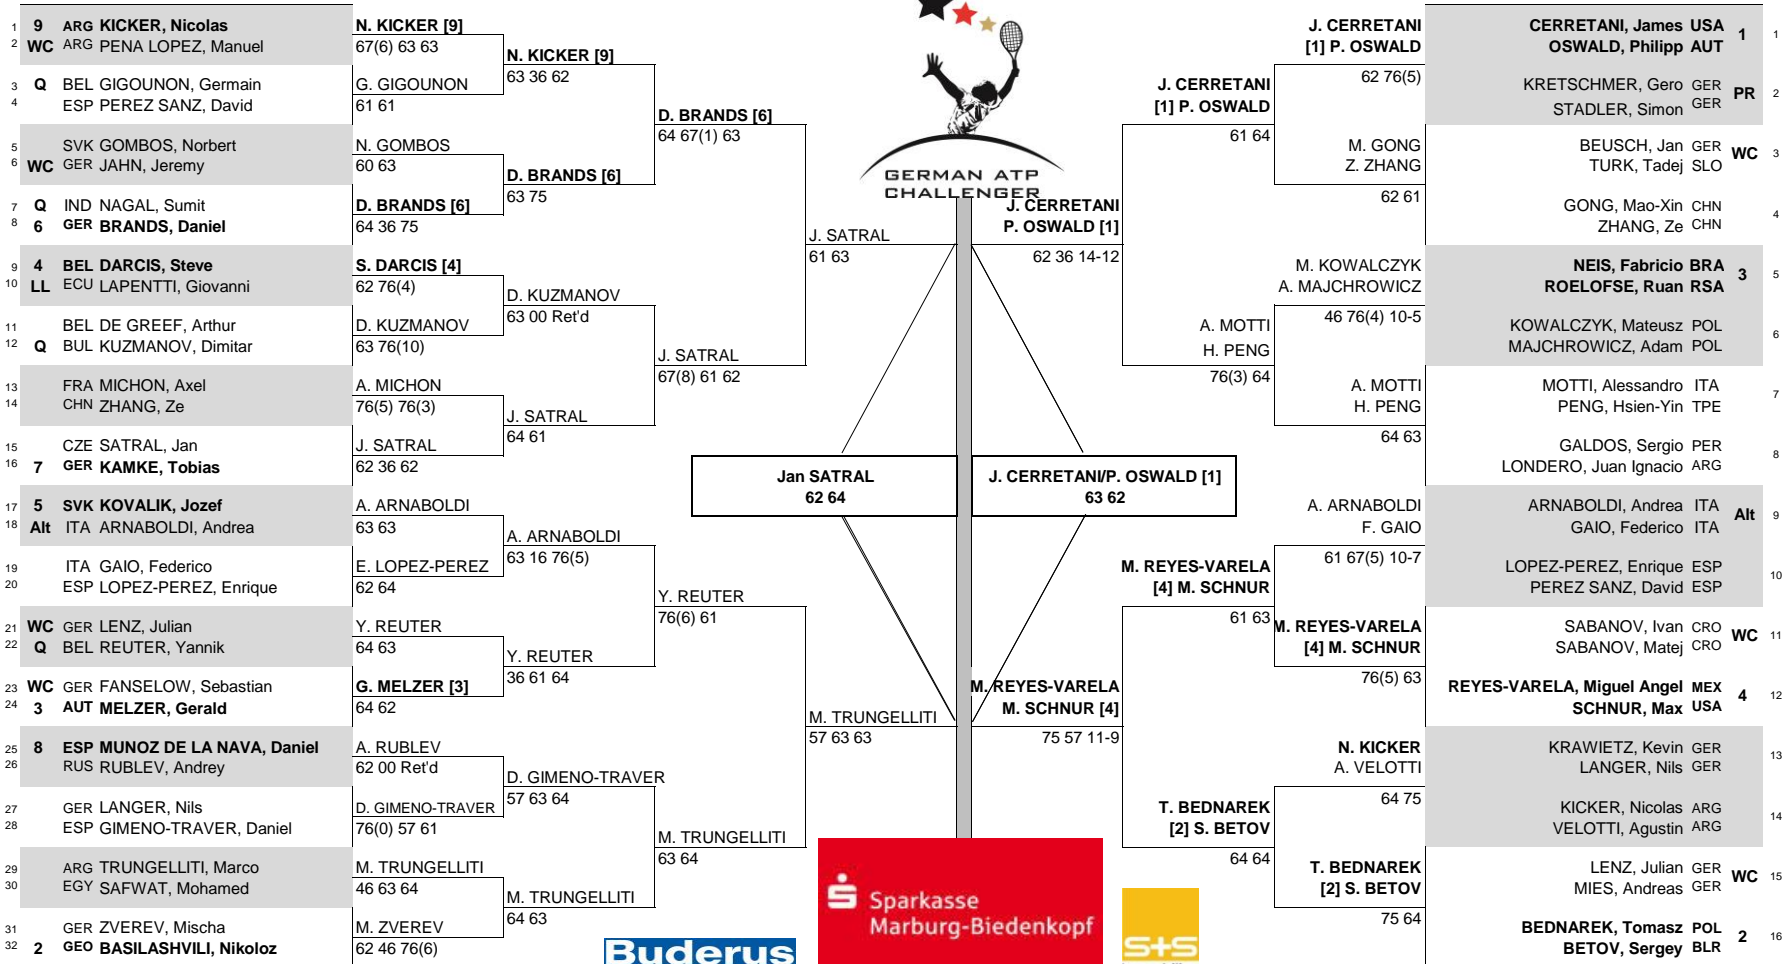

Marburg Open

CITY, COUNTRY
Marburg, Germany

TOURNAMENT DATES
27 June-2 July 2016

SURFACE
Red Clay

TOTAL FINANCIAL COMMITMENT
€ 42,500

STATUS	NAT	MAIN DRAW SINGLES		MAIN DRAW DOUBLES		NAT.	STATUS
--------	-----	-------------------	--	-------------------	--	------	--------

ATP, Inc. © Copyright 2014

SEEDED PLAYERS		RANK	PRIZE MONEY	POINTS	LUCKY LOSERS	RETIREMENTS/WALKOVERS	SEEDED TEAMS	RANK	PRIZE MONEY (PER TEAM)	POINTS	ALTERNATES	RETIREMENTS/W.O.	
1	BERLOGQ-Castles	494	WINNER	€ 6,150	90	G. Lapentti - (LL)	1	CERRETANI, James / OSWALD, Philipp	180	WINNER	€ 2,650	90	A. Arnaboldi / F. Gaio
2	BASILASHVILI, Nikoloz	105	FINALIST	€ 3,600	55	A. Arnaboldi - (Alt)	2	BEDNAREK, Tomasz / BETOV, Sergey	236	FINALIST	€ 1,500	55	
3	MELZER, Gerald	107	SEMI-FINALIST	€ 2,130	33		3	NEIS, Fabricio / ROELOFSE, Ruan	247	SEMI-FINALIST	€ 920	33	
4	DARCIS, Steve	110	QUARTER-FINALIST	€ 1,245	17	WITHDRAWALS	4	REYES-VARELA, Miguel Angel / SCHNUR, Max	263	QUARTER-FINALIST	€ 540	17	WITHDRAWALS
5	KOVALIK, Jozef	128	SECOND ROUND	€ 730	8	C. Berlocq (personal)				FIRST ROUND	€ 310	0	M. Zverev (lower back)
6	BRANDS, Daniel	130	FIRST ROUND	€ 440	0								
7	KAMKE, Tobias	133											
8	MUNOZ DE LA NAVA, Daniel	134											