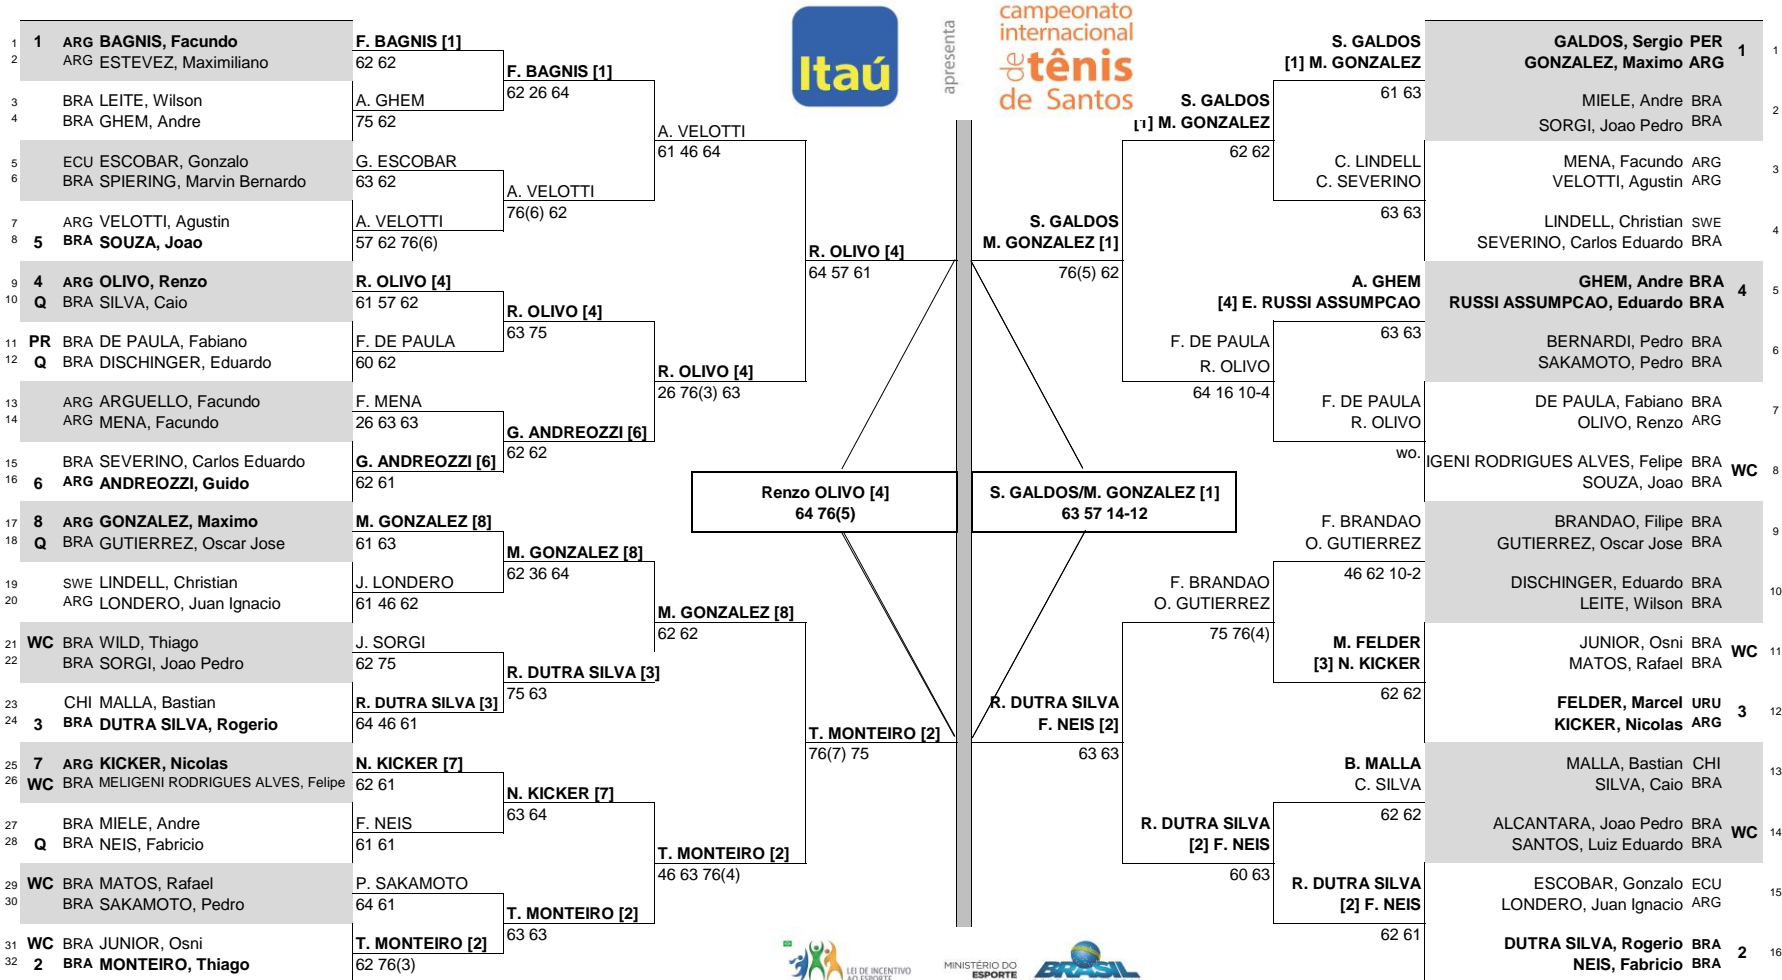

Campeonato Internacional de Tenis de Santos

CITY, COUNTRY
Santos, Brazil

TOURNAMENT DATES
19-25 September 2016

SURFACE
Red Clay

TOTAL PRIZE MONEY
\$40000,0

STATUS NAT MAIN DRAW SINGLES MAIN DRAW DOUBLES NAT STATUS

ATP, Inc. © Copyright 2014

SEEDED PLAYERS				LUCKY LOSERS		RETIREMENTS/WALKOVERS		SEEDED TEAMS				ALTERNATES		RETIREMENTS/W.O.	
RANK	PRIZE MONEY	POINTS				RANK	PRIZE MONEY (PER TEAM)	POINTS							
1	WINNER \$5750,0	80				1	WINNER \$2490,0	80							
2	FINALIST \$3390,0	48				2	FINALIST \$1440,0	48							
3	SEMI-FINALIST \$2010,0	29				3	SEMI-FINALIST \$860,0	29							
4	QUARTER-FINALIST \$1170,0	15				4	QUARTER-FINALIST \$510,0	15							
5	SECOND ROUND \$690,0	6					FIRST ROUND \$290,0	0							
6	FIRST ROUND \$415,0	0													
7															
8															

FOLLOW LIVE SCORING AT www.ATPWorldTour.com

LAST DIRECT ACCEPTANCE: Marvin Spiering - 1793 | ATP SUPERVISOR: Ricardo Reis | LAST DIRECT ACCEPTANCE: Brandao / Gutierrez - 1523